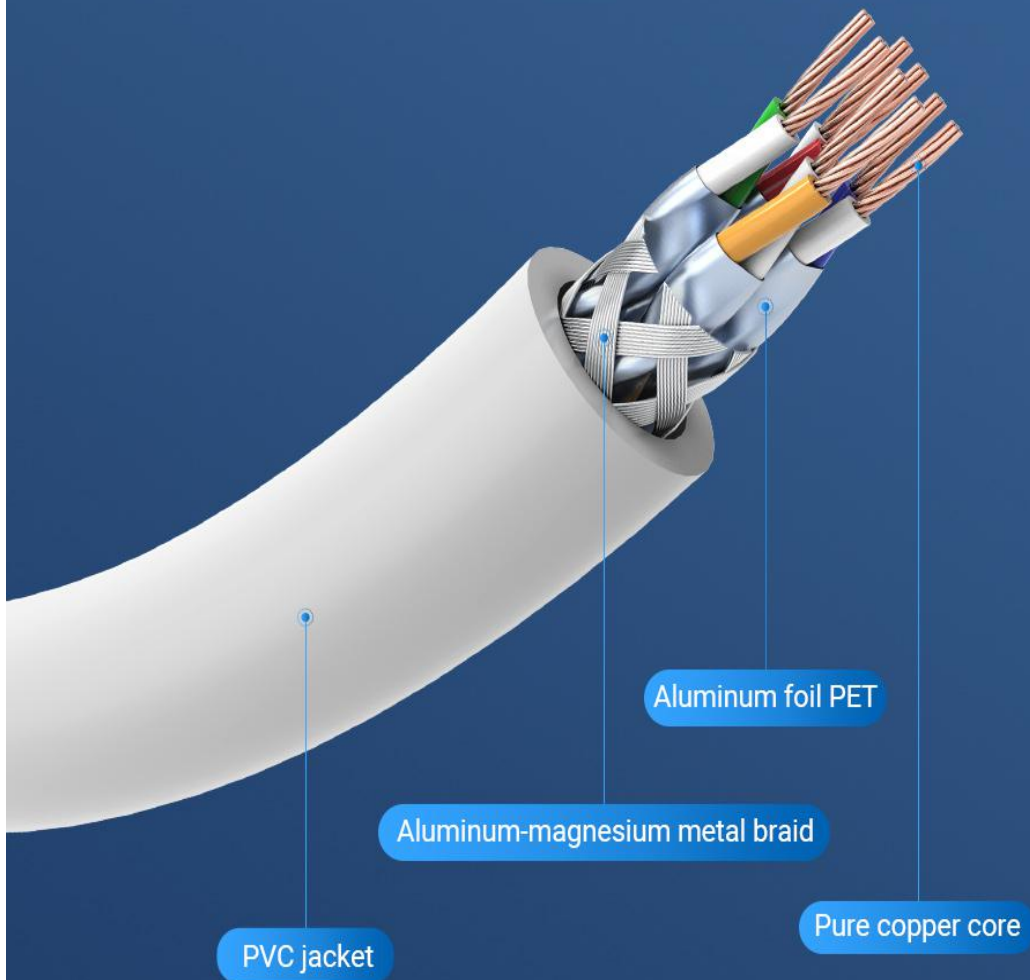

**Cat.7 SSTP Patch Cable**

# Metal Weaving+Aluminum Foil

- ① Aluminum foil on each two cores to form four pairs of aluminum foil package precision anti-interference with shielding protection
- ② Woven mesh is densely wrapped in mesh, with shielding protection

# Pure Copper Core Twisted Structure

Twisted copper core protects cable from external electro-magnetic interference to enhance signal stability

Twisted structure

# Metal Shielded Crystal Head

Trigeminal chip gold-plated contacts

Metal shell wrapping  
anti-interference  
and pluggable

Pure copper  
plated contacts  
stable signal

Widened  
compression piece  
easy to use