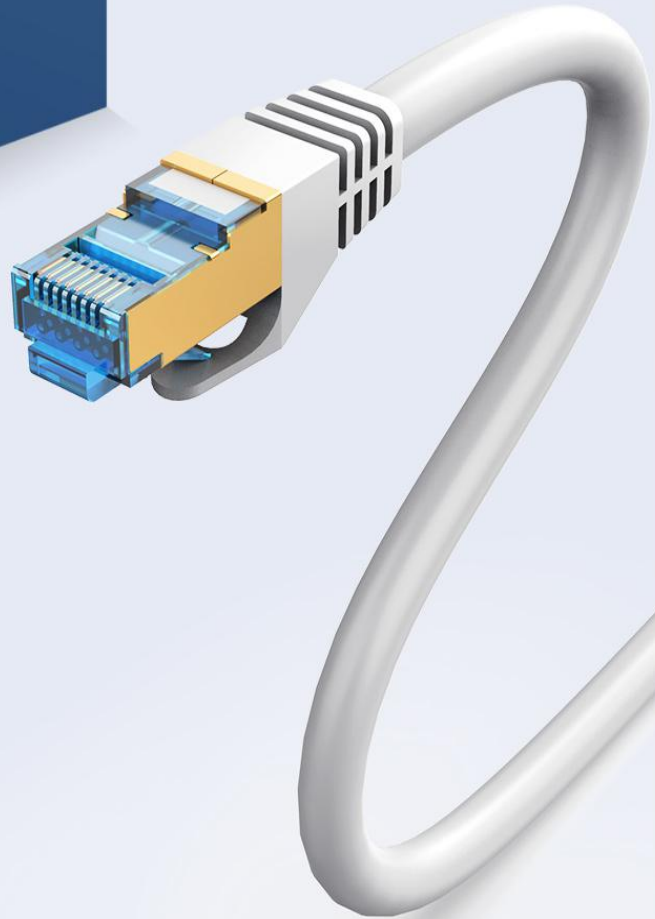

# Metal Weaving+Aluminum Foil

- ① Aluminum foil on each two cores to form four pairs of aluminum foil package precision anti-interference with shielding protection
- ② Woven mesh is densely wrapped in mesh, with shielding protection

# Pure Copper Core Twisted Structure

Twisted copper core protects cable from external electro-magnetic interference to enhance signal stability

Twisted structure

# Metal Shielded Crystal Head

Trigeminal chip gold-plated contacts

Metal shell wrapping  
anti-interference  
and pluggable

Pure copper  
plated contacts  
stable signal

Widened  
compression piece  
easy to use

# Durable Anti-folding Tail Design

Ted injection molding process, high-tough mesh tail  
non-slip, wear-resistant