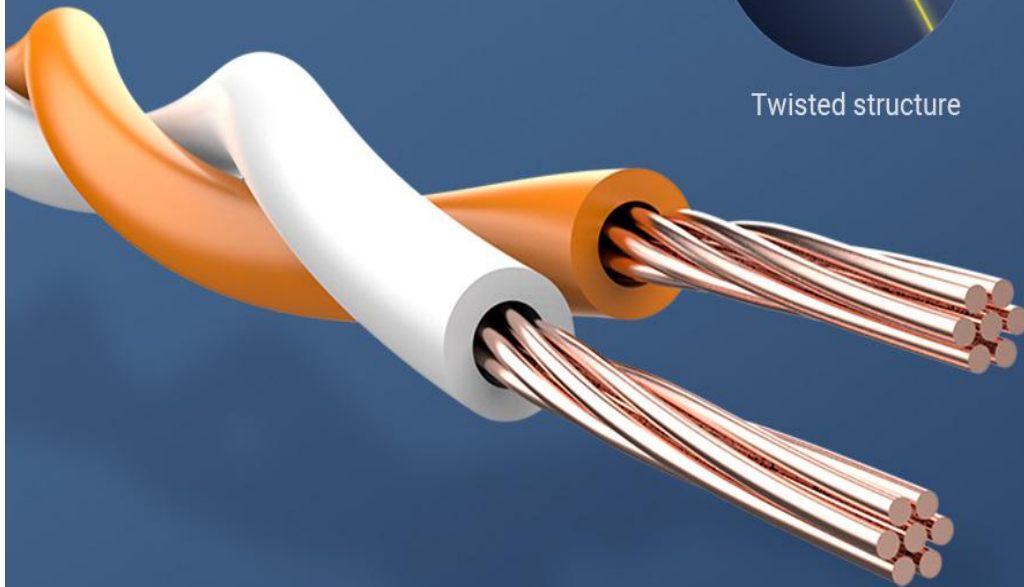

# Metal Weaving+Aluminum Foil

- ① Aluminum foil on each two cores to form four pairs of aluminum foil package precision anti-interference with shielding protection
- ② Woven mesh is densely wrapped in mesh, with shielding protection

# Pure Copper Core Twisted Structure

Twisted copper core protects cable from external electro-magnetic interference to enhance signal stability

Twisted structure

# Metal Shielded Crystal Head

Trigeminal chip gold-plated contacts

Metal shell wrapping  
anti-interference  
and pluggable

Pure copper  
plated contacts  
stable signal

Widened  
compression piece  
easy to use