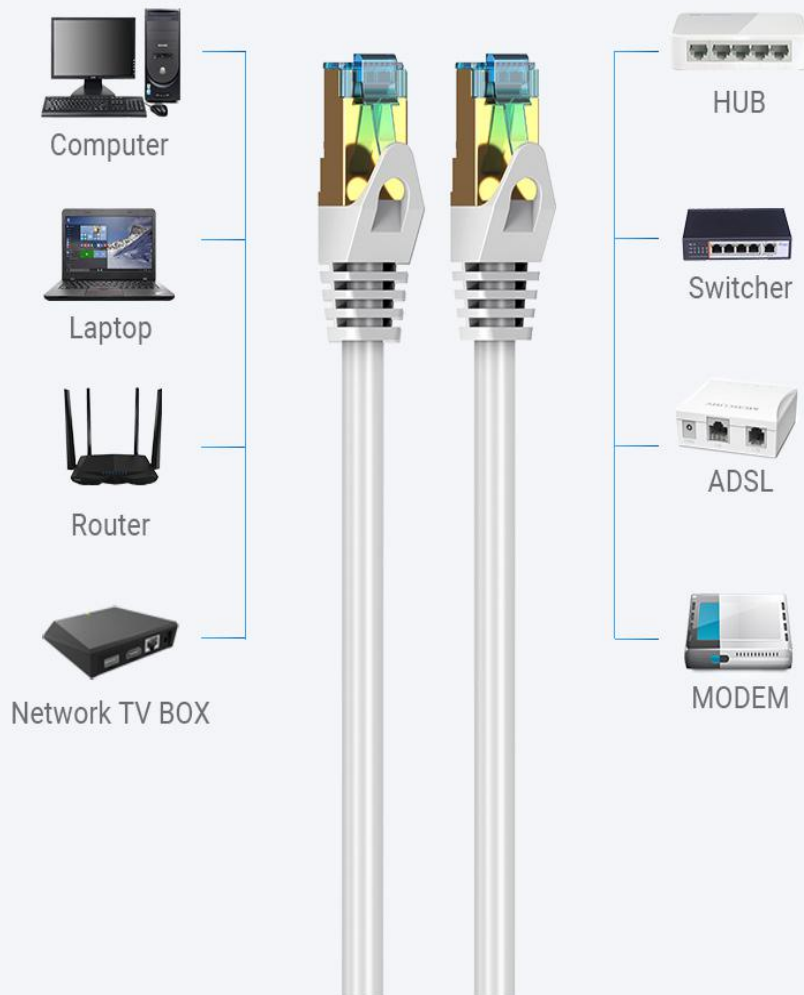

# Pure Copper Core Twisted Structure

Twisted copper core protects cable from external electro-magnetic interference to enhance signal stability

Twisted structure

# Wide Applicability

Compatible with RJ45 network port