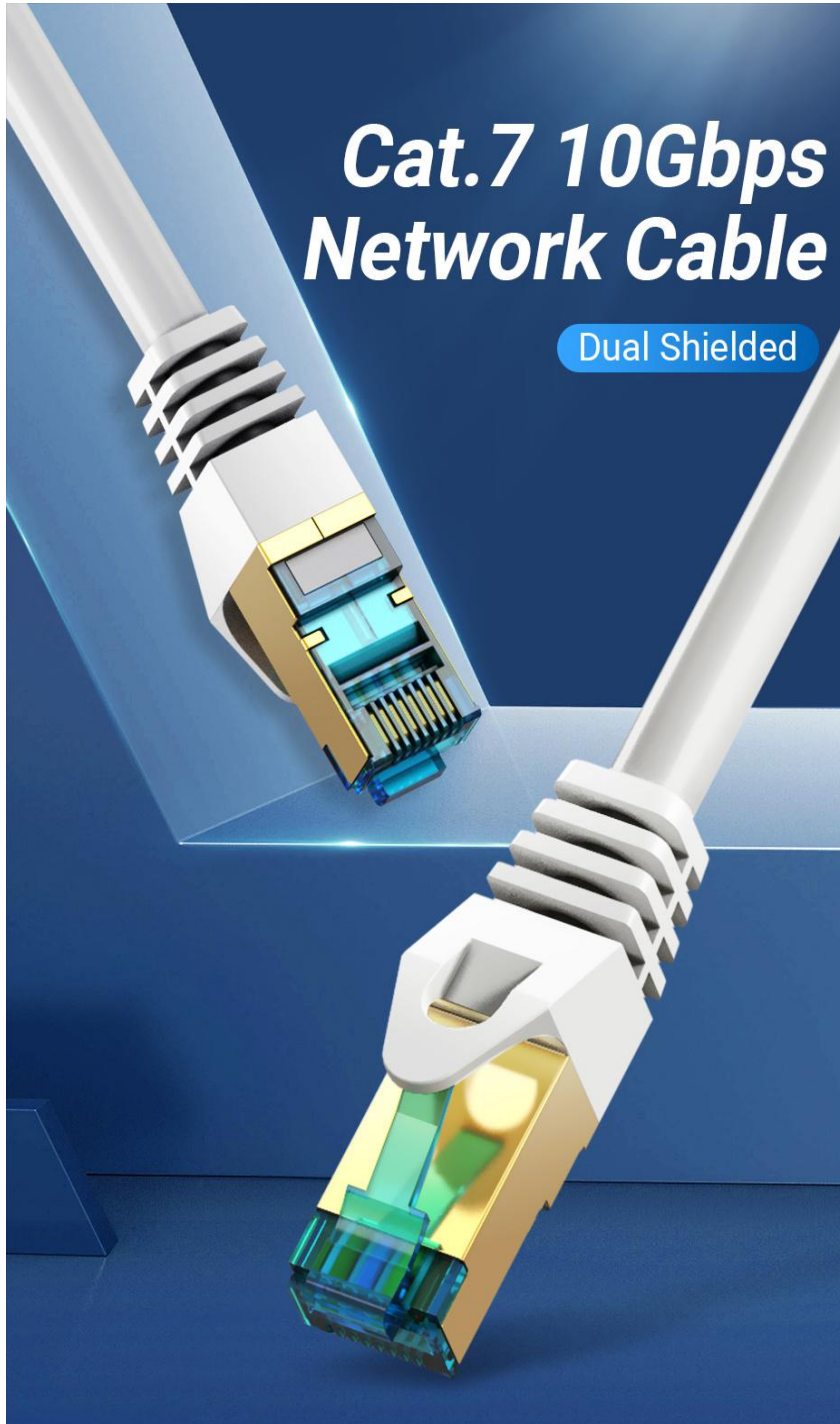

**Cat.7 SSTP Patch Cable**

# Pure Copper Core Twisted Structure

Twisted copper core protects cable from external electro-magnetic interference to enhance signal stability

Twisted structure