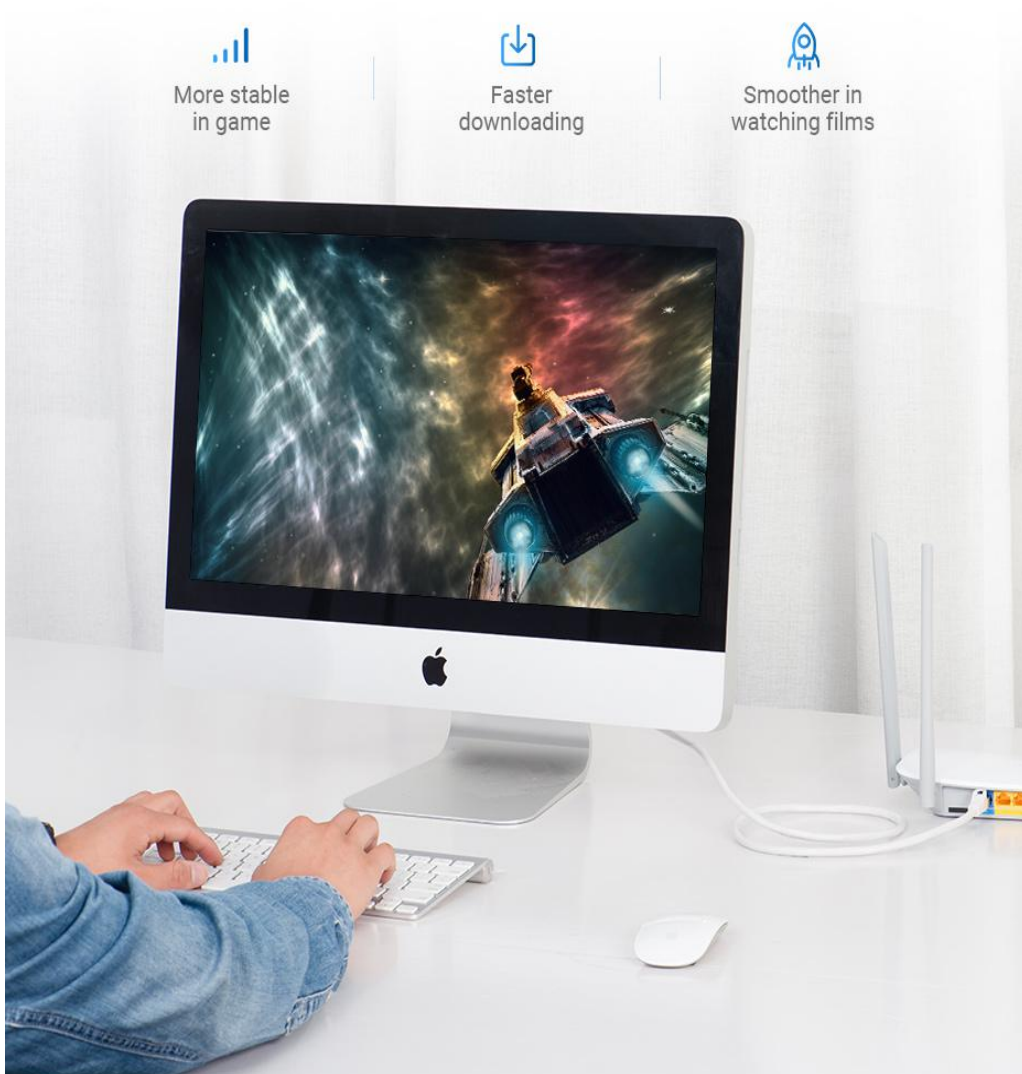

Cat.7 SSTP Patch Cable

Super Speed of Cat.7 Network Cable

	Transmission Rate	Bandwidth
Cat.7	10Gbps	600MHz
Cat.6	1Gbps	250MHz
Cat.5E	100Mbps	155MHz

Note:All data are from Vention Lab.

Enjoy Game and Film

Fast respond to network enviroment such as playing large games and watching HDTV