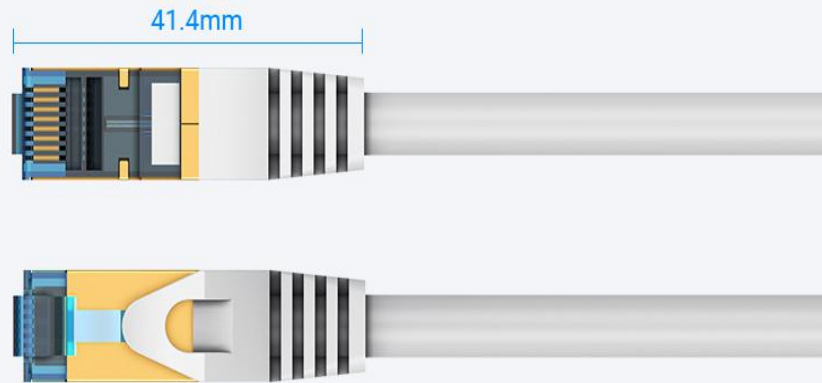

Hotel

Product Parameters

Brand: Vention	Shield Shell: Gold-plated Iron Shell
Name: Cat.7 SFTP Patch Cable	Shielding: Aluminum Foil + Braid
Model: ICE	Jacket: PVC
Color: Gray	AWG: 26AWG
Interface: RJ45	OD: 6.0mm
Version: Cat.7	Length: 0.75-20m
Body Technics: PC	Warranty: 1 Year
Conductor: Pure Copper	Packing: PE Bag/Kraftt Box
Connector Chips Technics: Three-pronged Gold-plated 3U Chip	

Note: All data are from Vention Lab.
Sizes above are manually measured. There might be slight tolerance.

Length	Art.No.	EAN Code
0.75m	ICEHE	6922794743823
1m	ICEHF	6922794743830
1.5m	ICEHG	6922794743847
2m	ICEHH	6922794743854
3m	ICEHI	6922794743861
5m	ICEHJ	6922794743878
10m	ICEHL	6922794743885
15m	ICEHN	6922794743892
20m	ICEHQ	6922794743908