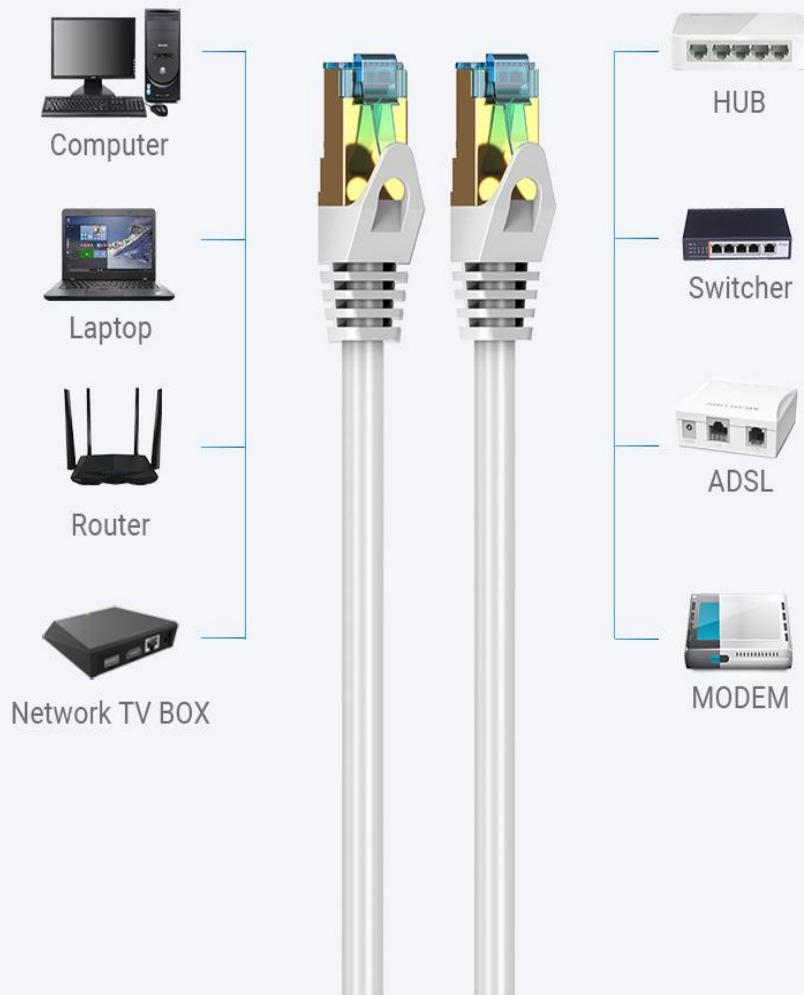

Pure Copper Core Twisted Structure

Twisted copper core protects cable from external electro-magnetic interference to enhance signal stability

Twisted structure

Metal Shielded Crystal Head

Trigeminal chip gold-plated contacts

Metal shell wrapping
anti-interference
and pluggable

Pure copper
plated contacts
stable signal

Widened
compression piece
easy to use

Durable Anti-folding Tail Design

Ted injection molding process, high-tough mesh tail
non-slip, wear-resistant

Soft PVC Fireproof and Moistureproof

Soft PVC material , durable to use

Wide Applicability

Compatible with RJ45 network port

Applicable Scene

Office

Home

Net Bar

Hotel

Product Parameters

Brand: Vention	Shield Shell: Gold-plated Iron Shell
Name: Cat.7 SFTP Patch Cable	Shielding: Aluminum Foil + Braid
Model: ICE	Jacket: PVC
Color: Gray	AWG: 26AWG
Interface: RJ45	OD: 6.0mm
Version: Cat.7	Length: 0.75-20m
Body Technics: PC	Warranty: 1 Year
Conductor: Pure Copper	Packing: PE Bag/Kraftt Box
Connector Chips Technics: Three-pronged Gold-plated 3U Chip	