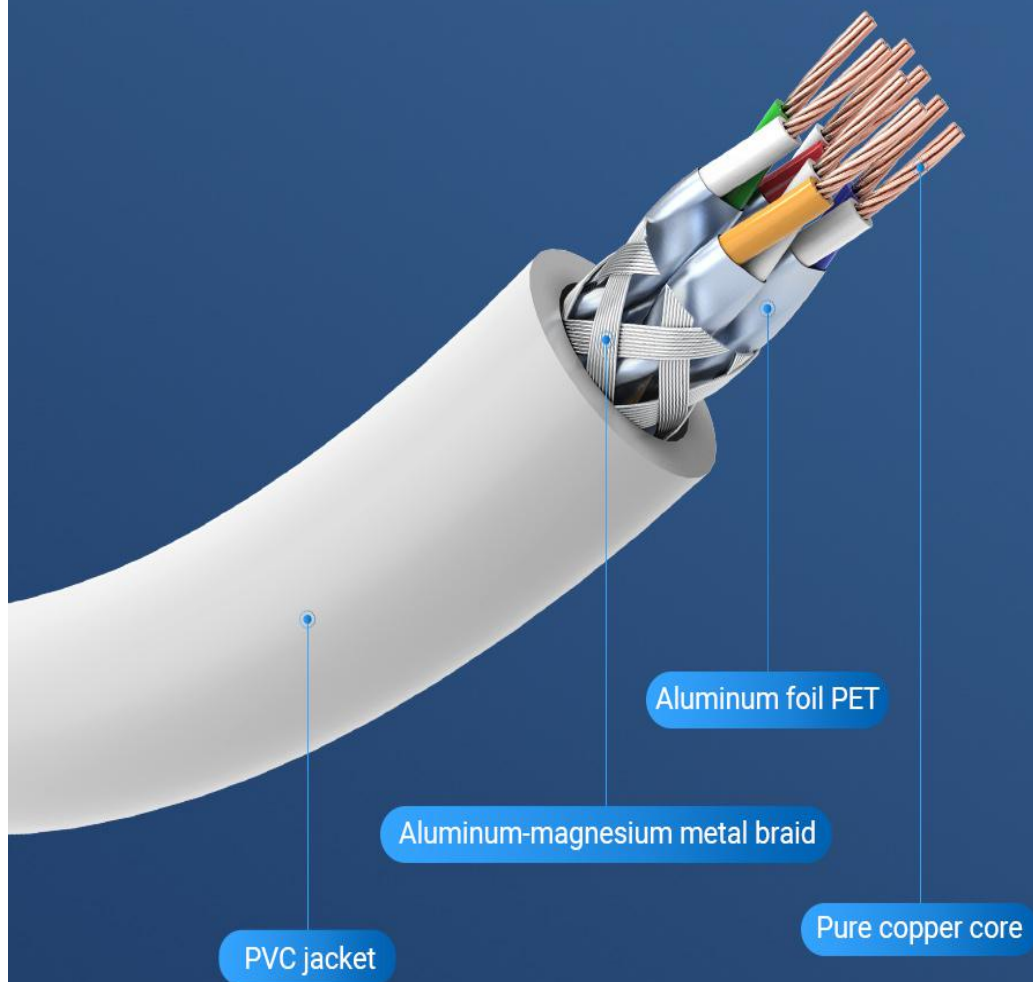

Cat.7 SSTP Patch Cable

Super Speed of Cat.7 Network Cable

	Transmission Rate	Bandwidth
Cat.7	10Gbps	600MHz
Cat.6	1Gbps	250MHz
Cat.5E	100Mbps	155MHz

Note:All data are from Vention Lab.

Enjoy Game and Film

Fast respond to network enviroment such as playing large games and watching HDTV

Metal Weaving+Aluminum Foil

- ① Aluminum foil on each two cores to form four pairs of aluminum foil package precision anti-interference with shielding protection
- ② Woven mesh is densely wrapped in mesh, with shielding protection

Pure Copper Core Twisted Structure

Twisted copper core protects cable from external electro-magnetic interference to enhance signal stability

Twisted structure

Metal Shielded Crystal Head

Trigeminal chip gold-plated contacts

Metal shell wrapping
anti-interference
and pluggable

Pure copper
plated contacts
stable signal

Widened
compression piece
easy to use

Durable Anti-folding Tail Design

Ted injection molding process, high-tough mesh tail
non-slip, wear-resistant