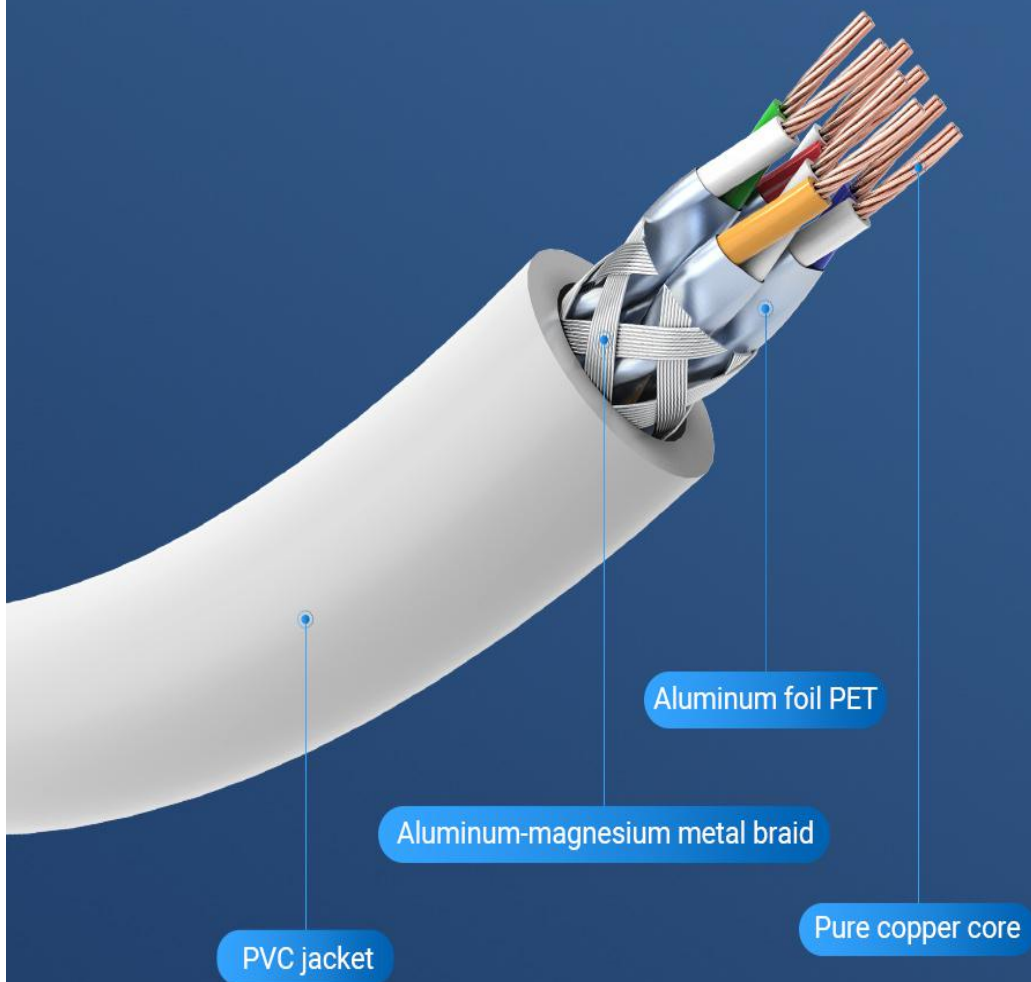

Cat.7 SSTP Patch Cable

Super Speed of Cat.7 Network Cable

	Transmission Rate	Bandwidth
Cat.7	10Gbps	600MHz
Cat.6	1Gbps	250MHz
Cat.5E	100Mbps	155MHz

Note:All data are from Vention Lab.

Enjoy Game and Film

Fast respond to network enviroment such as playing large games and watching HDTV

Metal Weaving+Aluminum Foil

- ① Aluminum foil on each two cores to form four pairs of aluminum foil package precision anti-interference with shielding protection
- ② Woven mesh is densely wrapped in mesh, with shielding protection

Pure Copper Core Twisted Structure

Twisted copper core protects cable from external electro-magnetic interference to enhance signal stability

Twisted structure

Metal Shielded Crystal Head

Trigeminal chip gold-plated contacts

Metal shell wrapping
anti-interference
and pluggable

Pure copper
plated contacts
stable signal

Widened
compression piece
easy to use

Durable Anti-folding Tail Design

Ted injection molding process, high-tough mesh tail
non-slip, wear-resistant