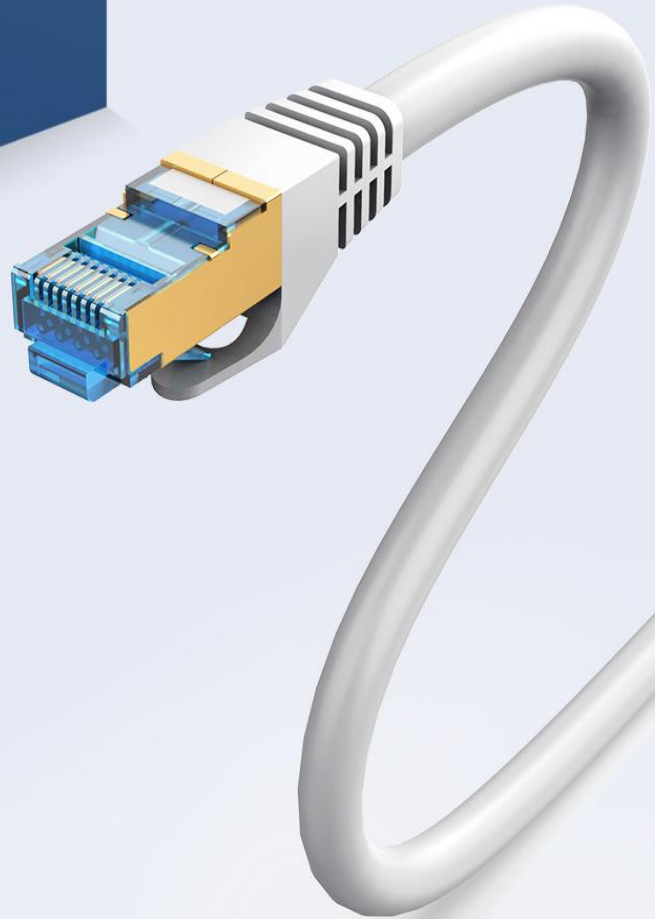

Metal Weaving+Aluminum Foil

- ① Aluminum foil on each two cores to form four pairs of aluminum foil package precision anti-interference with shielding protection
- ② Woven mesh is densely wrapped in mesh, with shielding protection

Pure Copper Core Twisted Structure

Twisted copper core protects cable from external electro-magnetic interference to enhance signal stability

Twisted structure

Metal Shielded Crystal Head

Trigeminal chip gold-plated contacts

Metal shell wrapping
anti-interference
and pluggable

Pure copper
plated contacts
stable signal

Widened
compression piece
easy to use

Durable Anti-folding Tail Design

Ted injection molding process, high-tough mesh tail
non-slip, wear-resistant

Hotel

Product Parameters

Brand: Vention	Shield Shell: Gold-plated Iron Shell
Name: Cat.7 SFTP Patch Cable	Shielding: Aluminum Foil + Braid
Model: ICE	Jacket: PVC
Color: Gray	AWG: 26AWG
Interface: RJ45	OD: 6.0mm
Version: Cat.7	Length: 0.75-20m
Body Technics: PC	Warranty: 1 Year
Conductor: Pure Copper	Packing: PE Bag/Kraftt Box
Connector Chips Technics: Three-pronged Gold-plated 3U Chip	