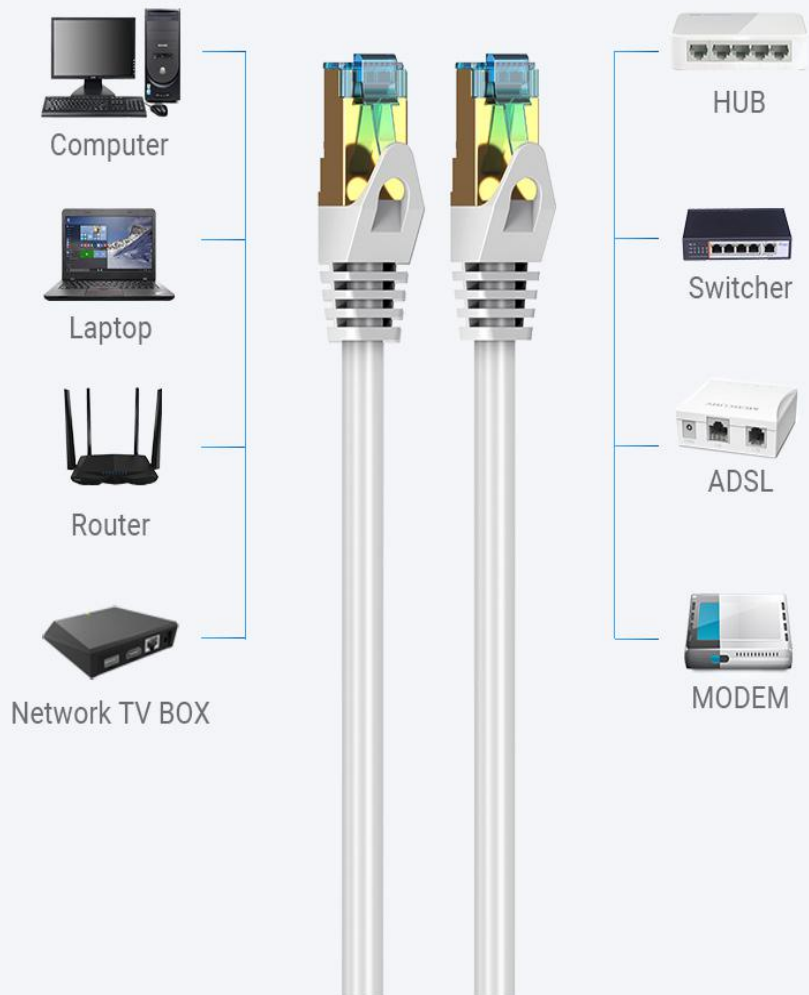

Pure Copper Core Twisted Structure

Twisted copper core protects cable from external electro-magnetic interference to enhance signal stability

Twisted structure

Metal Shielded Crystal Head

Trigeminal chip gold-plated contacts

Metal shell wrapping
anti-interference
and pluggable

Pure copper
plated contacts
stable signal

Widened
compression piece
easy to use

Durable Anti-folding Tail Design

Ted injection molding process, high-tough mesh tail
non-slip, wear-resistant

Soft PVC Fireproof and Moistureproof

Soft PVC material , durable to use

Wide Applicability

Compatible with RJ45 network port

Applicable Scene

Office

Home

Net Bar

Hotel

Product Parameters

Brand: Vention	Shield Shell: Gold-plated Iron Shell
Name: Cat.7 SFTP Patch Cable	Shielding: Aluminum Foil + Braid
Model: ICE	Jacket: PVC
Color: Gray	AWG: 26AWG
Interface: RJ45	OD: 6.0mm
Version: Cat.7	Length: 0.75-20m
Body Technics: PC	Warranty: 1 Year
Conductor: Pure Copper	Packing: PE Bag/Kraftt Box
Connector Chips Technics: Three-pronged Gold-plated 3U Chip	