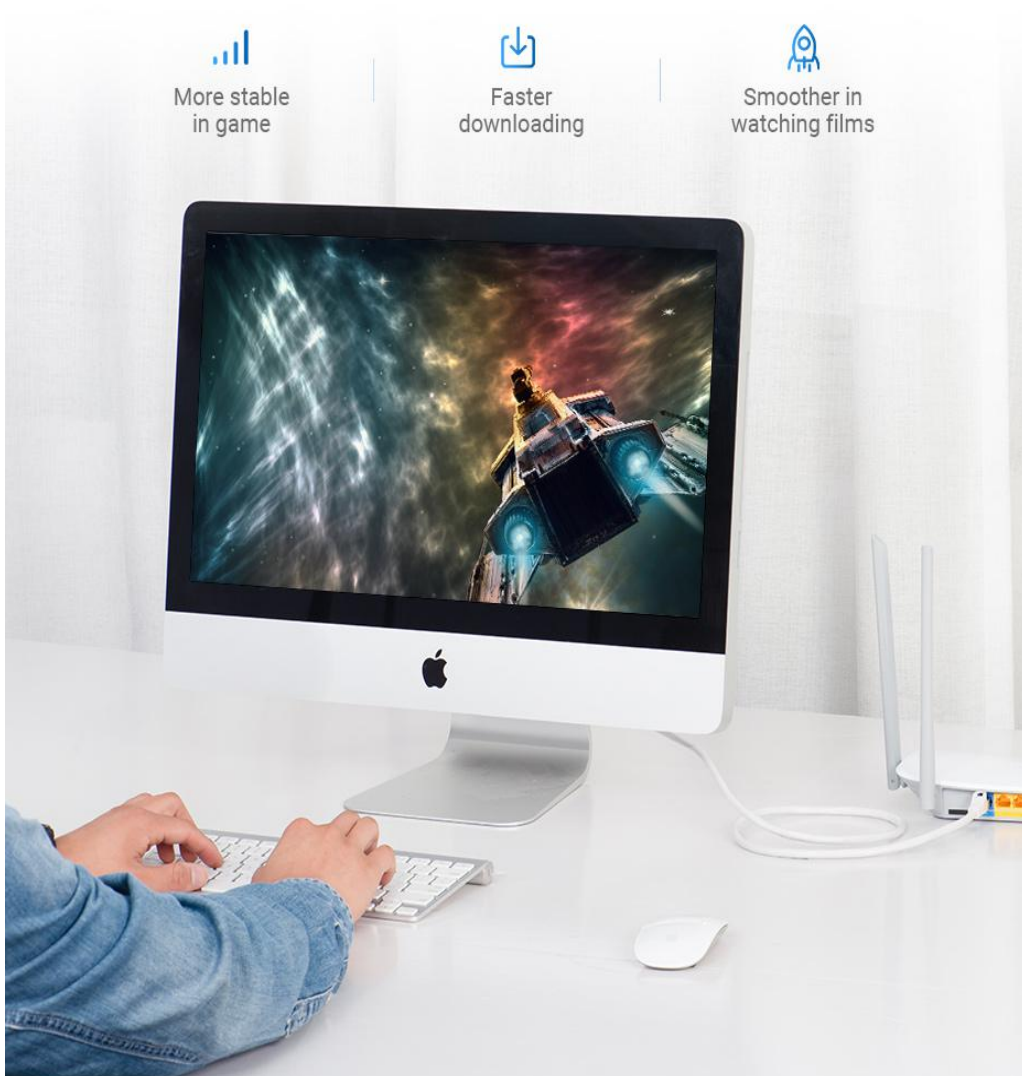

Cat.7 SSTP Patch Cable

Super Speed of Cat.7 Network Cable

	Transmission Rate	Bandwidth
Cat.7	10Gbps	600MHz
Cat.6	1Gbps	250MHz
Cat.5E	100Mbps	155MHz

Note:All data are from Vention Lab.

Enjoy Game and Film

Fast respond to network enviroment such as playing large games and watching HDTV