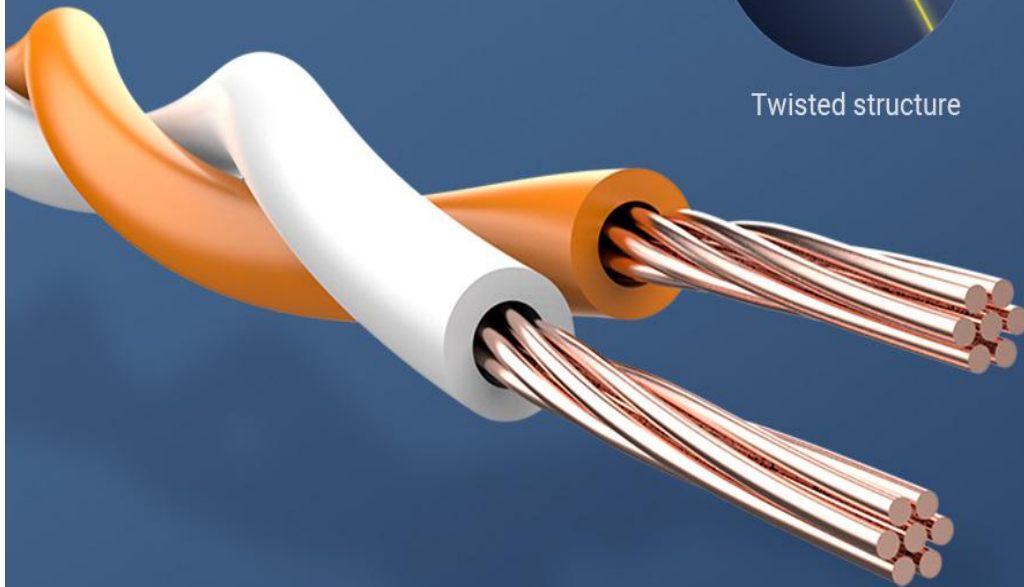

Cat.7 SSTP Patch Cable

Super Speed of Cat.7 Network Cable

	Transmission Rate	Bandwidth
Cat.7	10Gbps	600MHz
Cat.6	1Gbps	250MHz
Cat.5E	100Mbps	155MHz

Note:All data are from Vention Lab.

Enjoy Game and Film

Fast respond to network enviroment such as playing large games and watching HDTV

Metal Weaving+Aluminum Foil

- ① Aluminum foil on each two cores to form four pairs of aluminum foil package precision anti-interference with shielding protection
- ② Woven mesh is densely wrapped in mesh, with shielding protection

Pure Copper Core Twisted Structure

Twisted copper core protects cable from external electro-magnetic interference to enhance signal stability

Twisted structure

Metal Shielded Crystal Head

Trigeminal chip gold-plated contacts

Metal shell wrapping
anti-interference
and pluggable

Pure copper
plated contacts
stable signal

Widened
compression piece
easy to use

Durable Anti-folding Tail Design

Ted injection molding process, high-tough mesh tail
non-slip, wear-resistant