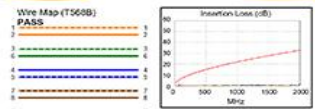

Cable ID: CAT8 S/FTP 7/0.127BC FUMAO HEISE0.5M-1
Date / Time: 08/27/2019 06:16:41 PM
Headroom **11.6 dB (NEXT 3,6-4,5)**
Test Limit: TIA Cat 8 Channel
Cable Type: Cat 8 S/FTP
NVP: 78.0%