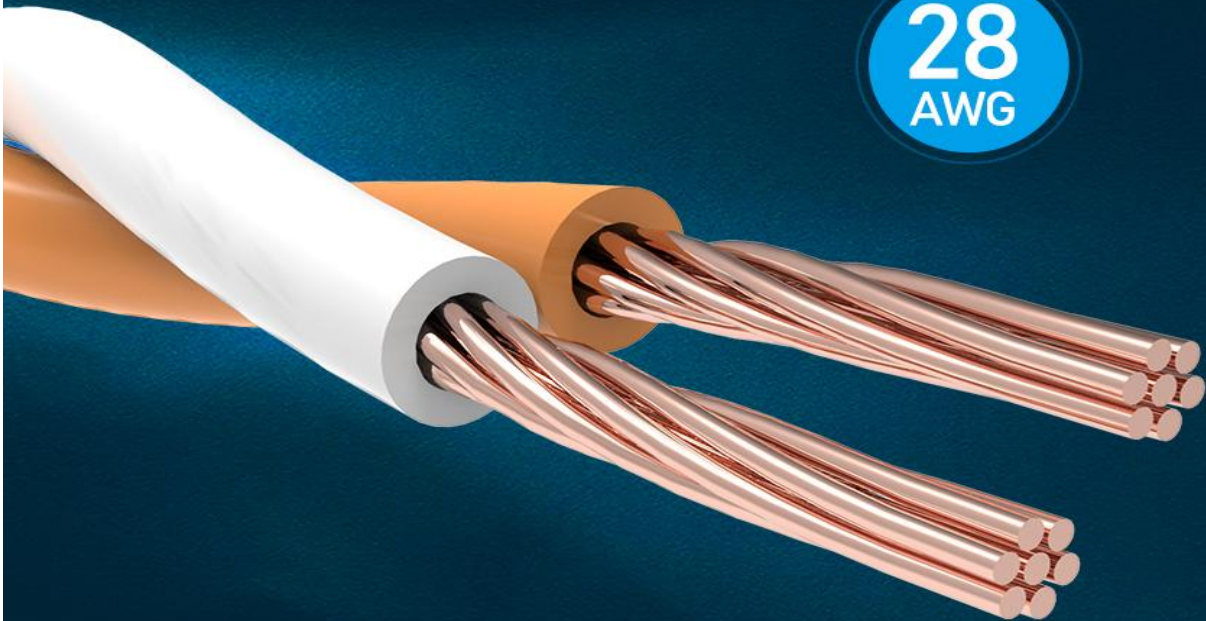

Cat.8 SFTP Patch Cable

Cat.8 Patch Cable

40Gbps
2000MHz

28AWG
Oxygen free copper core

SFTP
Shielding

PVC
Jacket

40Gbps Transmission Rate 2000MHz Frequency Bandwidth

HD video steaming/Gaming stable/Download fast

40Gbps
2000MHz

Smooth network

Network delay

Gold-plated Contacts Trigeminal Chip

Trigeminal chip

Gold-plated contacts

Oxygen Free Copper Core

4 twisted pairs resist external electromagnetic interference

28
AWG

Aluminum Foil Metal Braided Mesh

SSTP double screened layers ensures stable networking

Net Tail Bending Resistance

Connections for your audio visual enjoyment

Surf the Net at Maximum Speeds

Type	Transmission rate	Frequency bandwidth	Distance	Standard
Cat.8	40Gbps	2000MHz	30m	SSTP
Cat.7	10Gbps	600MHz	100m	SSTP
Cat.6A	10Gbps	500MHz	100m	STP/UTP
Cat.6	1000Mbps	250MHz	100m	STP/UTP
Cat.5e	100Mbps	155MHz	100m	STP/UTP
Cat.5	100Mbps	100MHz	100m	STP/UTP