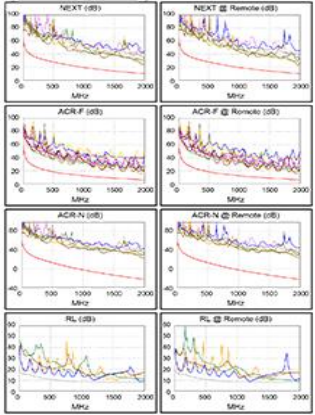

Cable ID: CAT8 S/FTP 7/0.127BC FUMAO HEISE0.5M-1
Date / Time: 08/27/2019 06:16:41 PM
Headroom **11.6 dB (NEXT 3,6-4,5)**
Test Limit: TIA Cat 8 Channel
Cable Type: Cat 8 S/FTP
NVP: 78.0%

Worst Case Margin Worst Case Value

	MAIN	SR	MAIN	SR
N/A	4.5	4.5	4.5	4.5
Worst Pair	0.4	0.7	0.4	0.7
Freq. (MHz)	1944	1340	1944	1340
Limit (dB)	8.0	8.0	8.0	8.0

Compliant Network Standards:
10BASE-T
100BASE-T
100BASE-T
ATM-25
100VDSL-LAN
TR-18 Passive

100BASE-T4
100BASE-T
100BASE-T
ATM-155
TR-18 Active