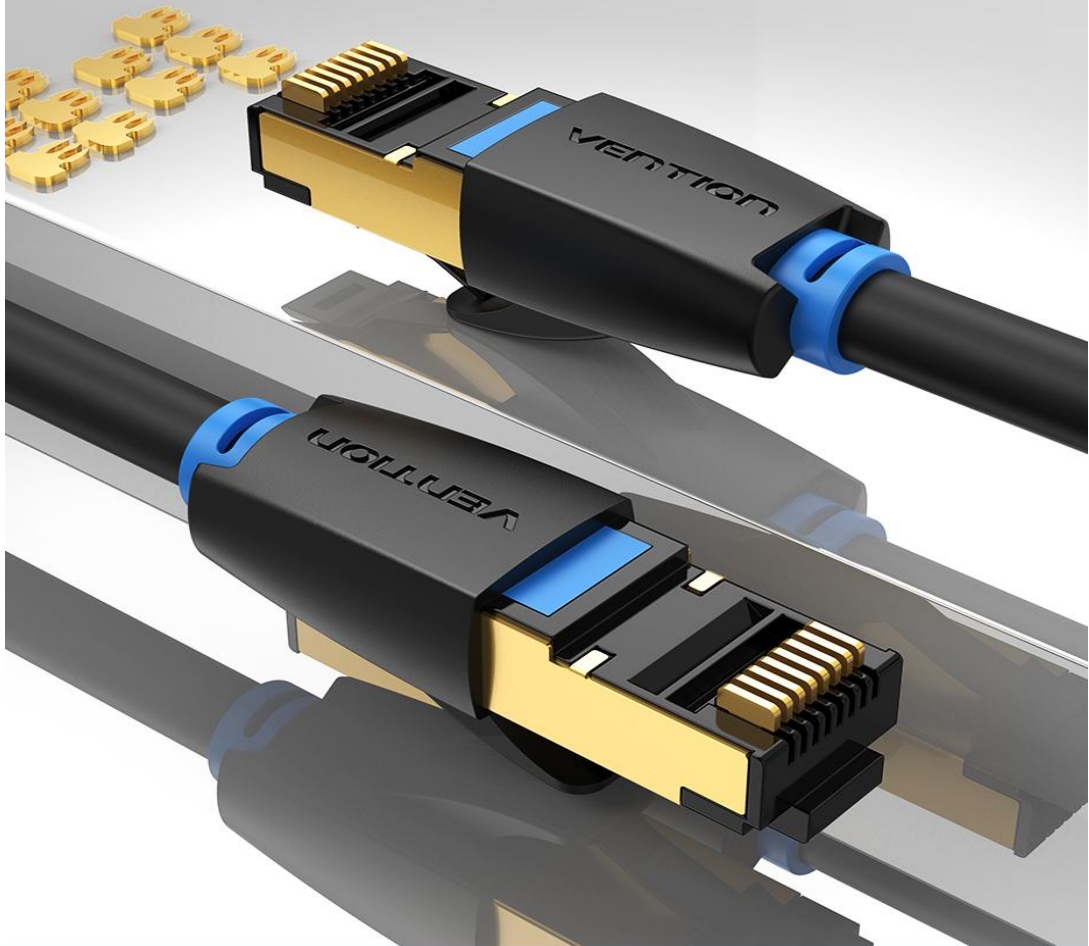

Cat.8 SFTP Patch Cable

Cat.8 Patch Cable

40Gbps
2000MHz

28AWG
Oxygen free copper core

SFTP
Shielding

PVC
Jacket

40Gbps Transmission Rate 2000MHz Frequency Bandwidth

HD video steaming/Gaming stable/Download fast

40Gbps
2000MHz

Smooth network

Network delay

Gold-plated Contacts Trigeminal Chip

Trigeminal chip

Gold-plated contacts

Oxygen Free Copper Core

4 twisted pairs resist external electromagnetic interference

28
AWG

Aluminum Foil Metal Braided Mesh

SSTP double screened layers ensures stable networking

Net Tail Bending Resistance

Connections for your audio visual enjoyment

Surf the Net at Maximum Speeds

Type	Transmission rate	Frequency bandwidth	Distance	Standard
Cat.8	40Gbps	2000MHz	30m	SSTP
Cat.7	10Gbps	600MHz	100m	SSTP
Cat.6A	10Gbps	500MHz	100m	STP/UTP
Cat.6	1000Mbps	250MHz	100m	STP/UTP
Cat.5e	100Mbps	155MHz	100m	STP/UTP
Cat.5	100Mbps	100MHz	100m	STP/UTP

Note: data shown above are the theoretical value, it may be influenced by related devices (Router, Switch, Internet Supplier etc)

Environmentally Friendly PVC Jacket

Connections for your audio visual enjoyment