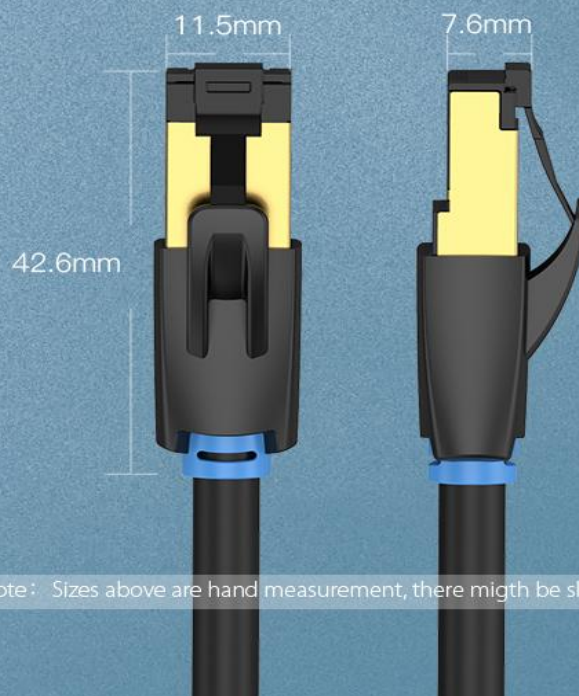

100BASE-T4
 100BASE-T
 100BASE-T
 ATM-155
 TR-18 Active

Product Parameters

Brand	Vention
Name	Cat.8 Patch Cable
Model	IKA
Color	Black
Connector	RJ45 8P8C
Crystal Head	Black, Copper Shell Gold-plated
Transmission Rate	40Gbps
Transmission Bandwidth	2000MHz
Conductor	Oxygen-free Copper
Shielding	Aluminum Foil + Metal Weave
Jacket	PVC
AWG	28AWG
OD	6.4mm
Length	0.5m-20m
Packing	PE Bag / Color Box

Note:All data are from Vention laboratory.

Note: Sizes above are hand measurement, there might be slight tolerance.

Length	Art.No.	EAN Code
0.5m	IKABD	6922794742802
1m	IKABF	6922794742819
1.5m	IKABG	6922794742826
2m	IKABH	6922794742833
3m	IKABI	6922794742840
5m	IKABJ	6922794742857
8m	IKABK	6922794743564
10m	IKABL	6922794742864
15m	IKABN	6922794742871
20m	IKABQ	6922794744608