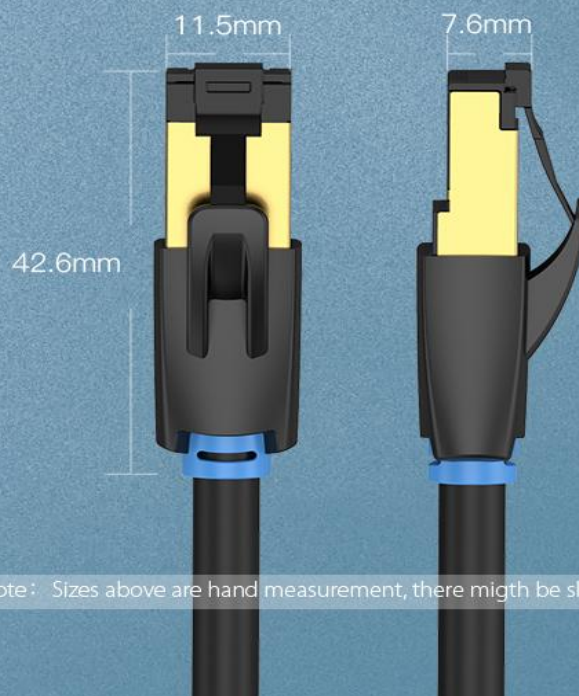

Product Parameters

Brand	Vention
Name	Cat.8 Patch Cable
Model	IKA
Color	Black
Connector	RJ45 8P8C
Crystal Head	Black, Copper Shell Gold-plated
Transmission Rate	40Gbps
Transmission Bandwidth	2000MHz
Conductor	Oxygen-free Copper
Shielding	Aluminum Foil + Metal Weave
Jacket	PVC
AWG	28AWG
OD	6.4mm
Length	0.5m-20m
Packing	PE Bag / Color Box

Note:All data are from Vention laboratory.

Note: Sizes above are hand measurement, there might be slight tolerance.

Length	Art.No.	EAN Code
0.5m	IKABD	6922794742802
1m	IKABF	6922794742819
1.5m	IKABG	6922794742826
2m	IKABH	6922794742833
3m	IKABI	6922794742840
5m	IKABJ	6922794742857
8m	IKABK	6922794743564
10m	IKABL	6922794742864
15m	IKABN	6922794742871
20m	IKABQ	6922794744608