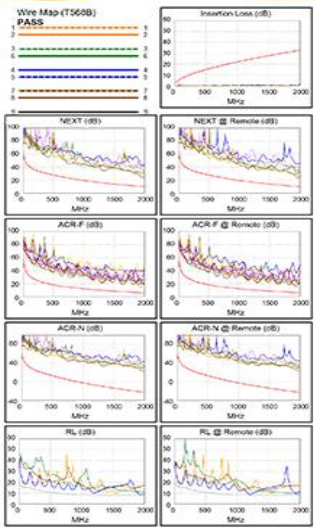

Cable ID: CAT8 S/FTP 7/0.127BC FUMAO HEISE0.5M-1
Date / Time: 08/27/2019 06:16:41 PM
Headroom 11.6 dB (NEXT 3,6-4,5)
Test Limit: TIA Cat 8 Channel
Cable Type: Cat 8 S/FTP
NVP: 78.0%

Worst Case Margin Worst Case Value

	MAIN	SR	MAIN	SR
N/A	4.5	4.5	4.5	4.5
Worst Pair	0.4	0.7	0.4	0.7
RL (dB)	1944	1340	1944	1340
Freq. (MHz)	8.0	8.0	8.0	8.0
Limit (dB)				

Compliant Network Standards:
10BASE-T
100BASE-T
100BASE-T
ATM-25
100VGAnyLAN
TR-16 Passive
100BASE-T4
100BASE-T
100BASE-T
ATM-155
TR-16 Active