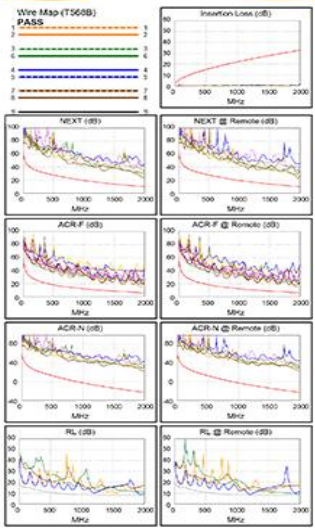

Cable ID: CAT8 S/FTP 7/0.127BC FUMAO HEISE0.5M-1
Date / Time: 08/27/2019 06:16:41 PM
Headroom 11.6 dB (NEXT 3,6-4,5)
Test Limit: TIA Cat 8 Channel
Cable Type: Cat 8 S/FTP
NVP: 78.0%

Worst Case Margin Worst Case Value

	MAIN	SR	MAIN	SR
N/A	4.5	4.5	4.5	4.5
Worst Pair	0.4	0.7	0.4	0.7
Freq. (MHz)	1944	1340	1944	1340
Limit (dB)	8.0	8.0	8.0	8.0

Compliant Network Standards:
10BASE-T
100BASE-T
100BASE-T
ATM-25
100VGAnyLAN
TR-16 Passive
100BASE-T4
100BASE-T
100BASE-T
ATM-155
TR-16 Active