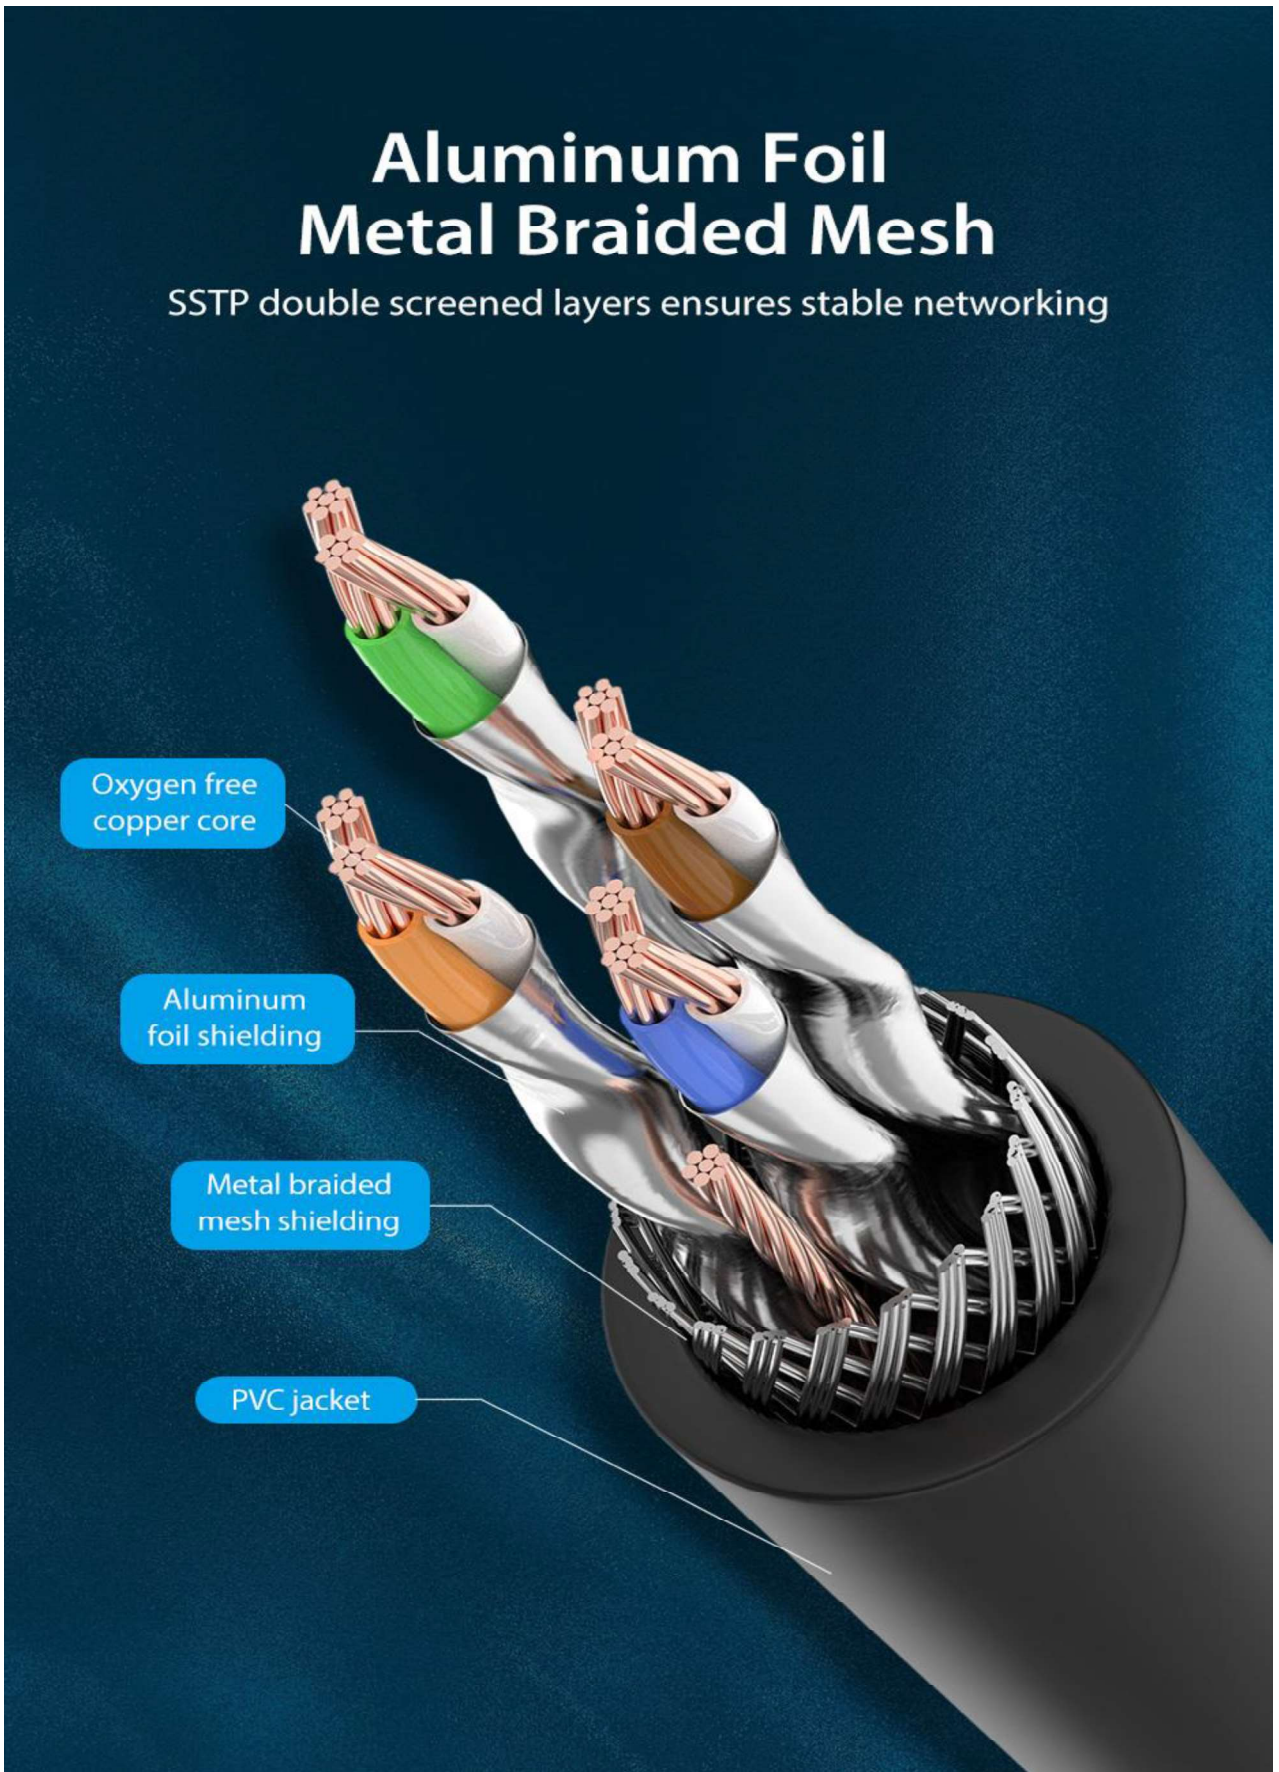

# Aluminum Foil Metal Braided Mesh

SSTP double screened layers ensures stable networking

Oxygen free  
copper core

Aluminum  
foil shielding

Metal braided  
mesh shielding

PVC jacket

# Oxygen Free Copper Core

4 twisted pairs resist external electromagnetic interference

28  
AWG