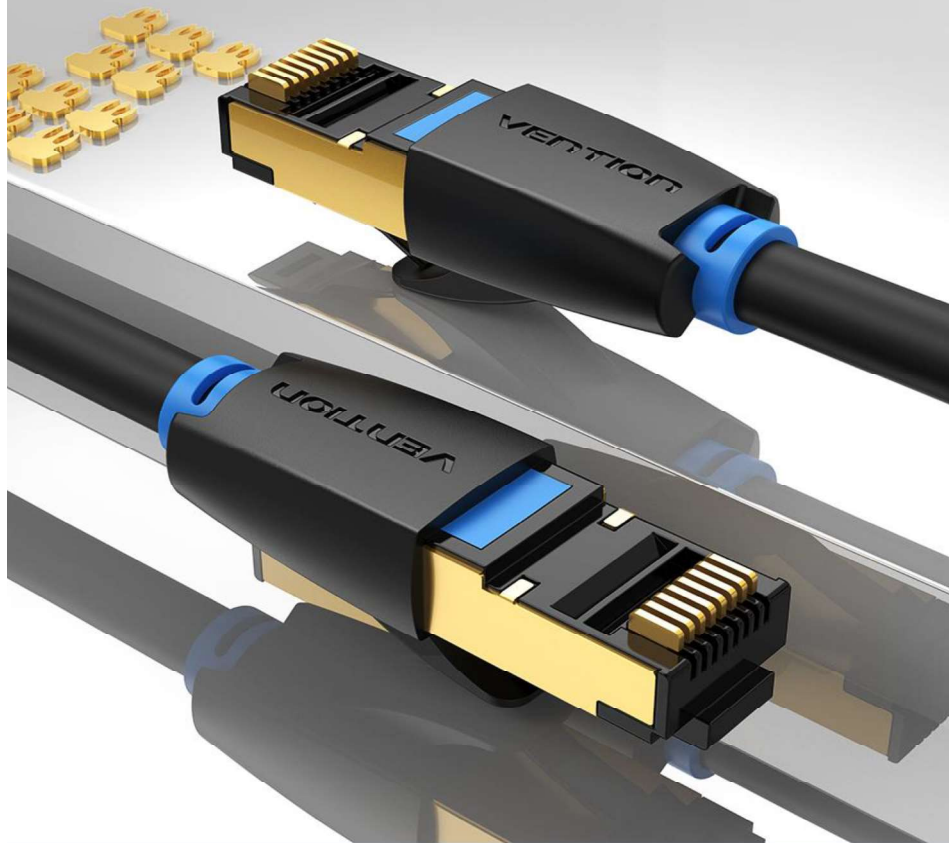

# Aluminum Foil Metal Braided Mesh

SSTP double screened layers ensures stable networking

Oxygen free  
copper core

Aluminum  
foil shielding

Metal braided  
mesh shielding

PVC jacket

# Oxygen Free Copper Core

4 twisted pairs resist external electromagnetic interference

28  
AWG

# Gold-plated Contacts Trigeminal Chip

Trigeminal chip

Gold-plated contacts

# Product Parameters

<b>Brand</b>	Vention
<b>Name</b>	Cat.8 Patch Cable
<b>Model</b>	IKA
<b>Color</b>	Black
<b>Connector</b>	RJ45 8P8C
<b>Crystal Head</b>	Black, Copper Shell Gold-plated
<b>Transmission Rate</b>	40Gbps
<b>Transmission Bandwidth</b>	2000MHz
<b>Conductor</b>	Oxygen-free Copper
<b>Shielding</b>	Aluminum Foil + Metal Weave
<b>Jacket</b>	PVC
<b>AWG</b>	28AWG
<b>OD</b>	6.4mm
<b>Length</b>	0.5m-20m
<b>Packing</b>	PE Bag / Color Box