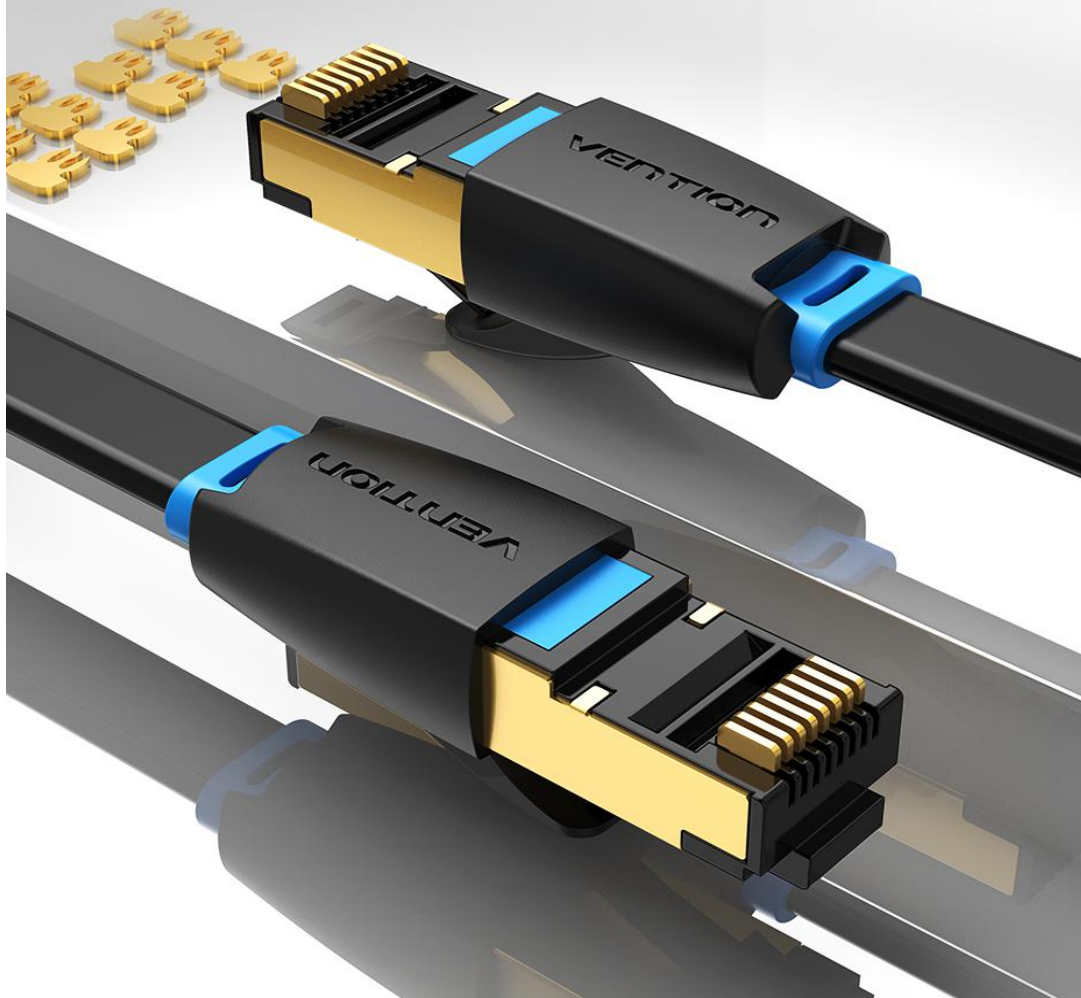

# Oxygen Free Copper Core

4 twisted pairs resist external electromagnetic interference

30  
AWG

# Net Tail Anti-fracture

Reinforced  
cable tail

VENTION®

# Match Steel+Copper -plated Shield Shell

—  
Match Steel+Copper-plated

# Gold-plated Contacts Trigeminal Chip

Three-pronged chip

Gold-plated contacts