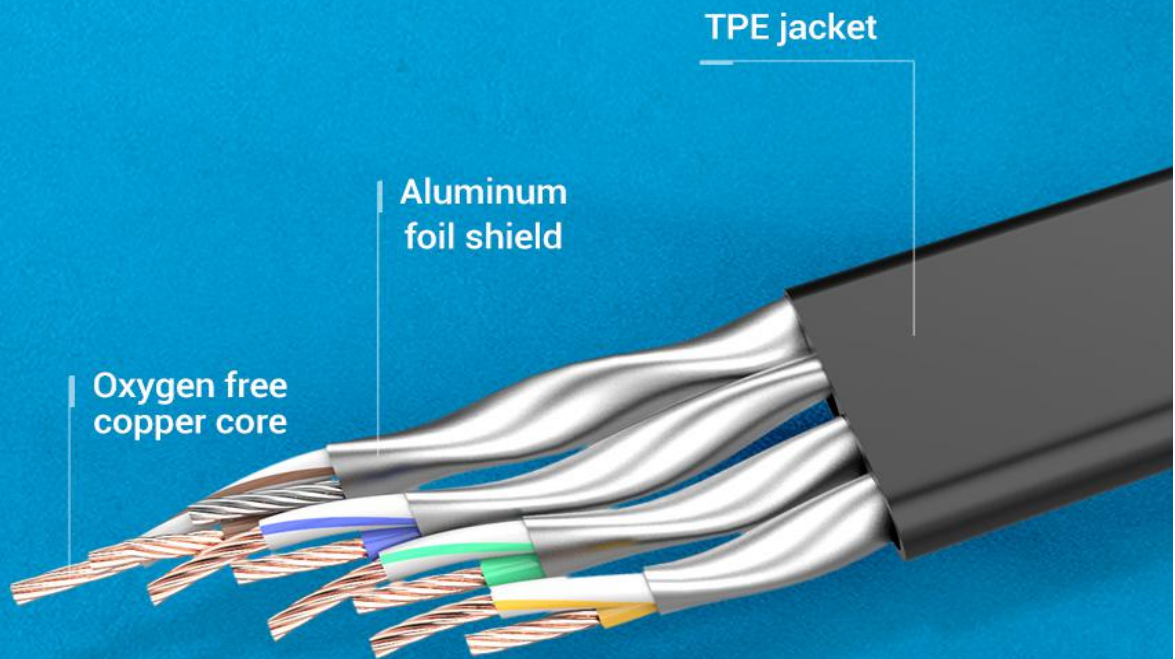

Aluminum Foil Shield

Ensure stable network