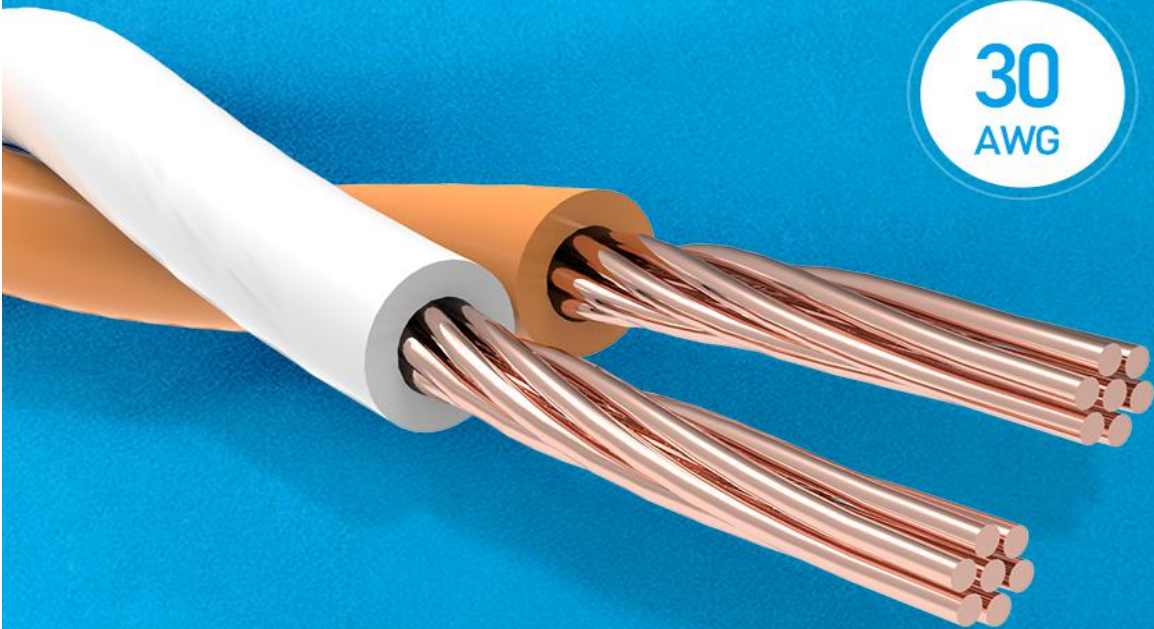

# Convenient Wiring

Flat cable design, suitable for tiled ground, tabletop, corner,  
More reasonable and comfortable integration with the home environment

Flat cable  
design

# Oxygen Free Copper Core

4 twisted pairs resist external electromagnetic interference

30  
AWG