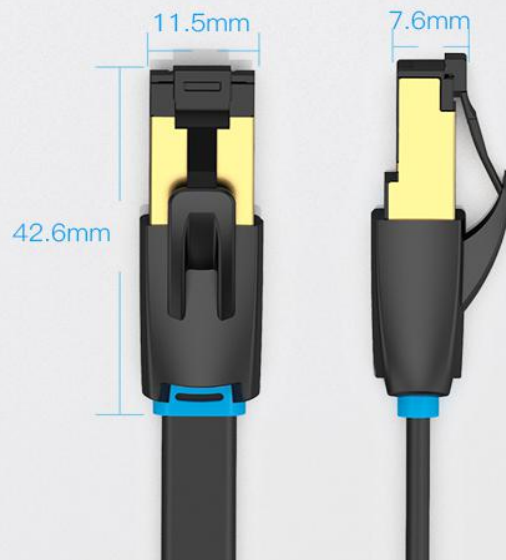

# Product Parameters

<b>Brand:</b> Vention	<b>Conductor:</b> Oxygen-free Copper
<b>Name:</b> Flat Cat.8 Patch Cable	<b>Shield Shell:</b> Match Steel+Copper-plated
<b>Model:</b> IKC	<b>Shielding:</b> Aluminum Foil
<b>Color:</b> Black	<b>Jacket:</b> TPE
<b>Inrerface:</b> Cat.8/RJ45/8P8C	<b>AWG:</b> 30AWG
<b>Body Technics:</b> PVC	<b>OD:</b> 2.7*8.5mm
<b>Transmission Rate:</b> 40Gbps	<b>Length:</b> 0.5/1/1.5/2/3/5/8m
<b>Transmission Bandwidth:</b> 2000MHz	<b>Warranty:</b> 1 Year
<b>Connector Chips Technics:</b> Three-pronged Gold-plated Chip	
<b>Packing:</b> PE Bag	