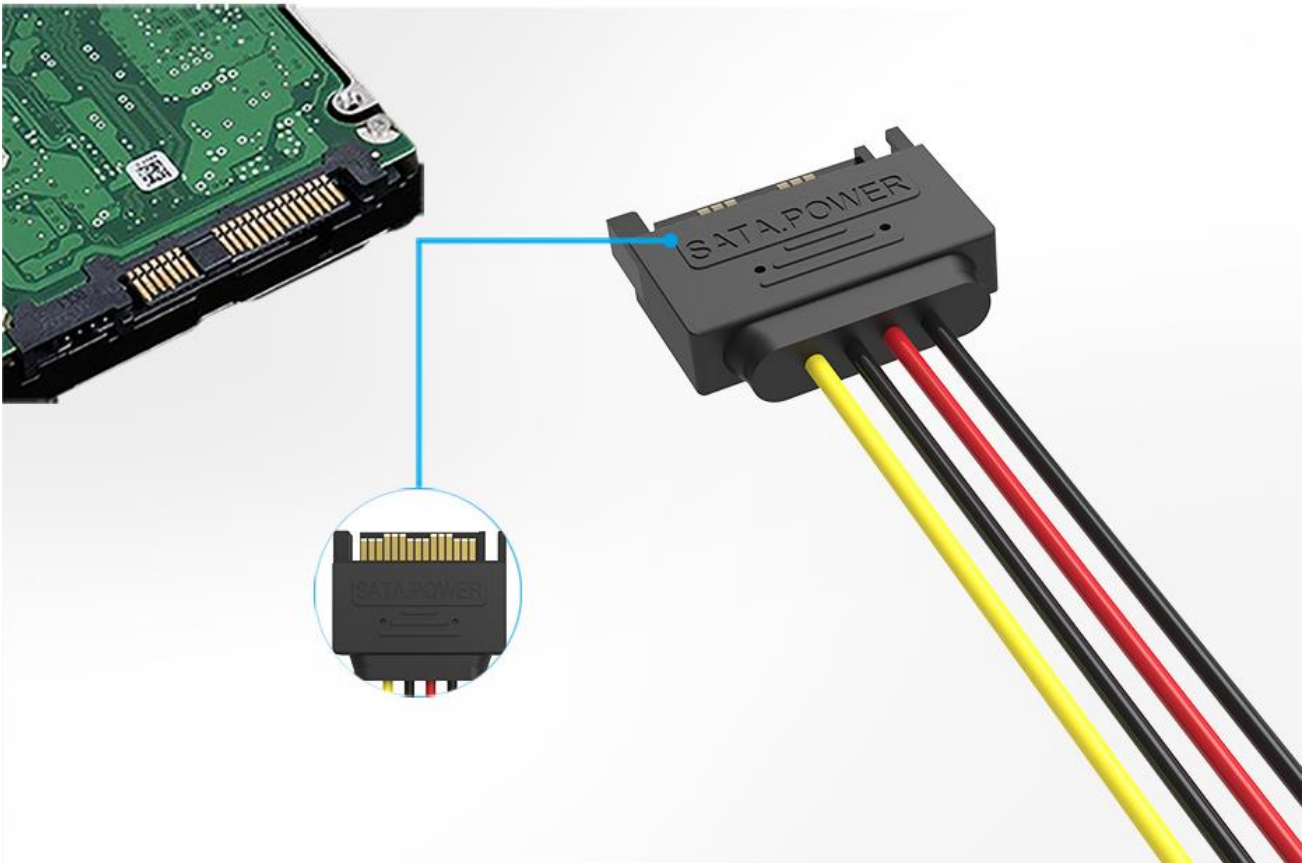

SATA 15pin Male to 90° 2*15pin Female Power Splitter Cable

Connect 2 hard disks/optical drives at the same time

Optical
drives

Hard
disks

Extended Connection

Within reach

Humanized Elbow Design

Easier to plug

Powerful Power Supply

Provide stable power protection for large-capacity hard drives

Double Buckle Design

Firmer connection, to avoid loose interfaces that affect data transmission

Protect The Native Interface of The Devices

The interface is made of PBT material, which has good heat resistance, abrasion resistance, high toughness and good gloss

Product Parameters

Brand: Vention

Shell: PBT

Name: SATA 15pin Male to 90° 2*15pin Female Power Splitter Cable

Conductor: Tinned Copper

Packing: PE Bag

Note: All data are from Vention Lab
Sizes above are manually measured. There might be slight tolerance

SATA 15Pin Power Splitter Cable

Technical Features

Color	Black
Dimension	24.6mm x 29mm x 8.4mm (Male connector), 13.7mm x 24mm x 7mm (Female connector)
Connector Process	Nickel-Plated
Casing	PBT
Jacket	PVC
Conductor	Tinned copper