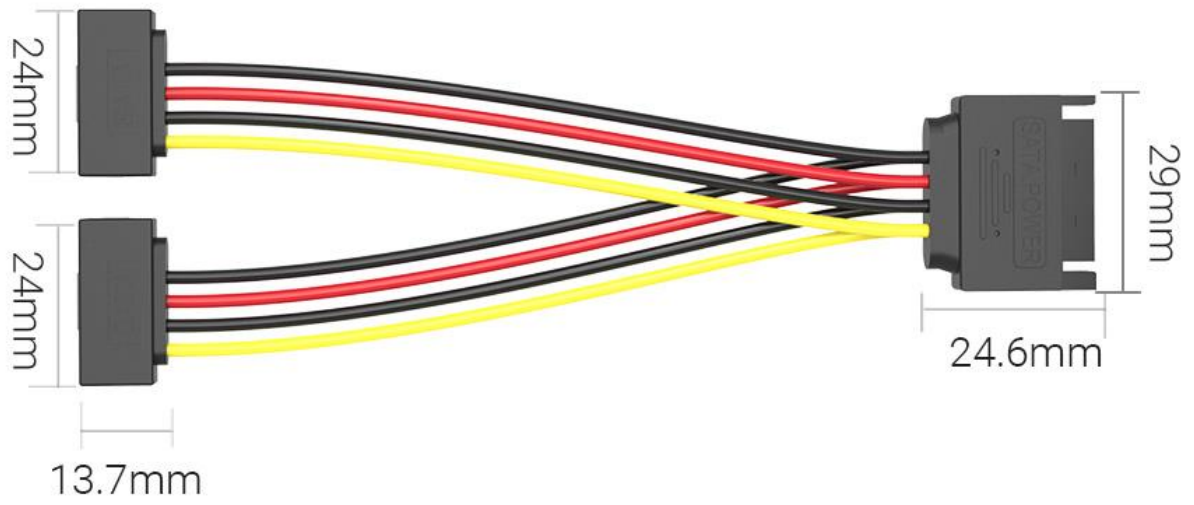

The interface is made of PBT material, which has good heat resistance, abrasion resistance, high toughness and good gloss

Product Parameters

Brand: Vention

Shell: PBT

Name: SATA 15pin Male to 90° 2*15pin Female Power Splitter Cable

Model: KDB

Jacket: PVC

Color: Black

AWG: 18AWG

Interface: SATA Male, SATA Female

Length: 0.15m

Interface Technics: Gold-plated

Warranty: 1 Year

Conductor: Tinned Copper

Packing: PE Bag

Note: All data are from Vention Lab
Sizes above are manually measured. There might be slight tolerance

SATA 15Pin Power Splitter Cable

Technical Features

Color	Black
Dimension	24.6mm x 29mm x 8.4mm (Male connector), 13.7mm x 24mm x 7mm (Female connector)
Connector Process	Nickel-Plated
Casing	PBT
Jacket	PVC
Conductor	Tinned copper

Length	Art.No.	EAN Code
0.15m	KDBBB	6922794732360

Package Contents

SATA 15Pin Power Splitter Cable x 1

Packaging Information

Packing Dimension	22*15*/cm
Packing Weight	0.035kg
Carton Dimension	48*29*30cm
Carton Qty	250pcs
Carton Weight	9.75kg