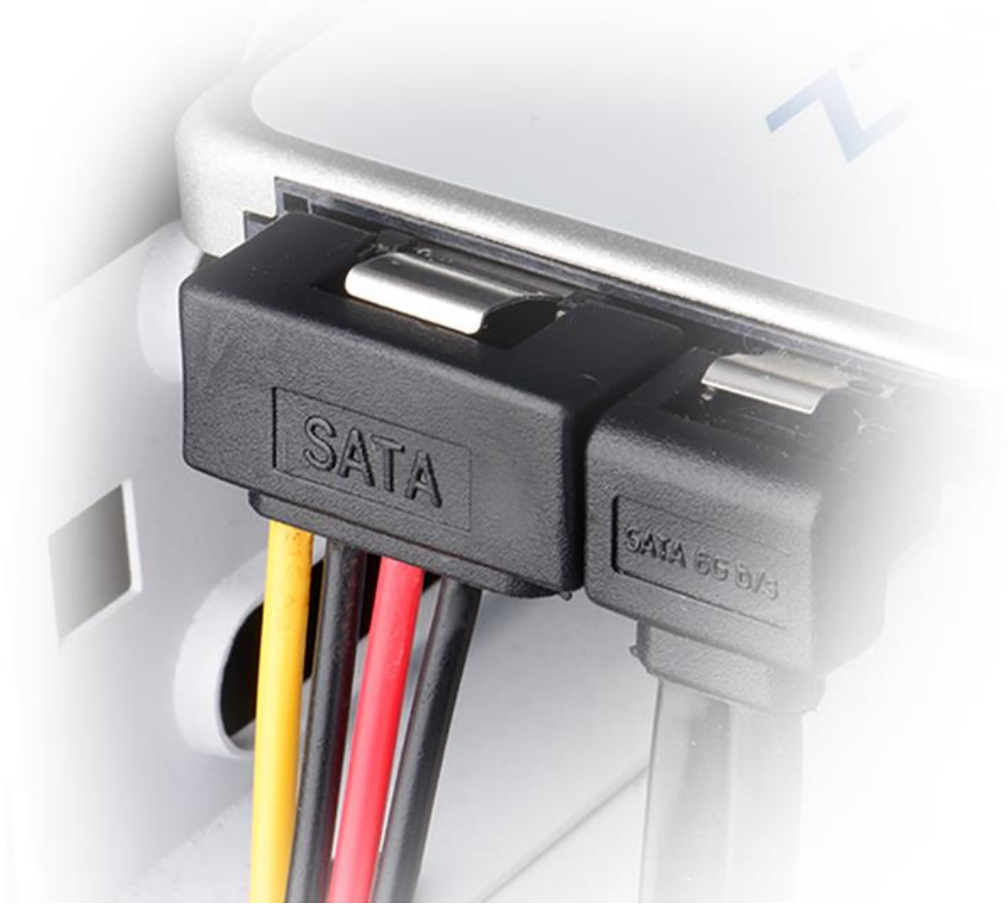

Protect The Native Interface of The Devices

Extend the interface to avoid interface damage caused by frequent swapping