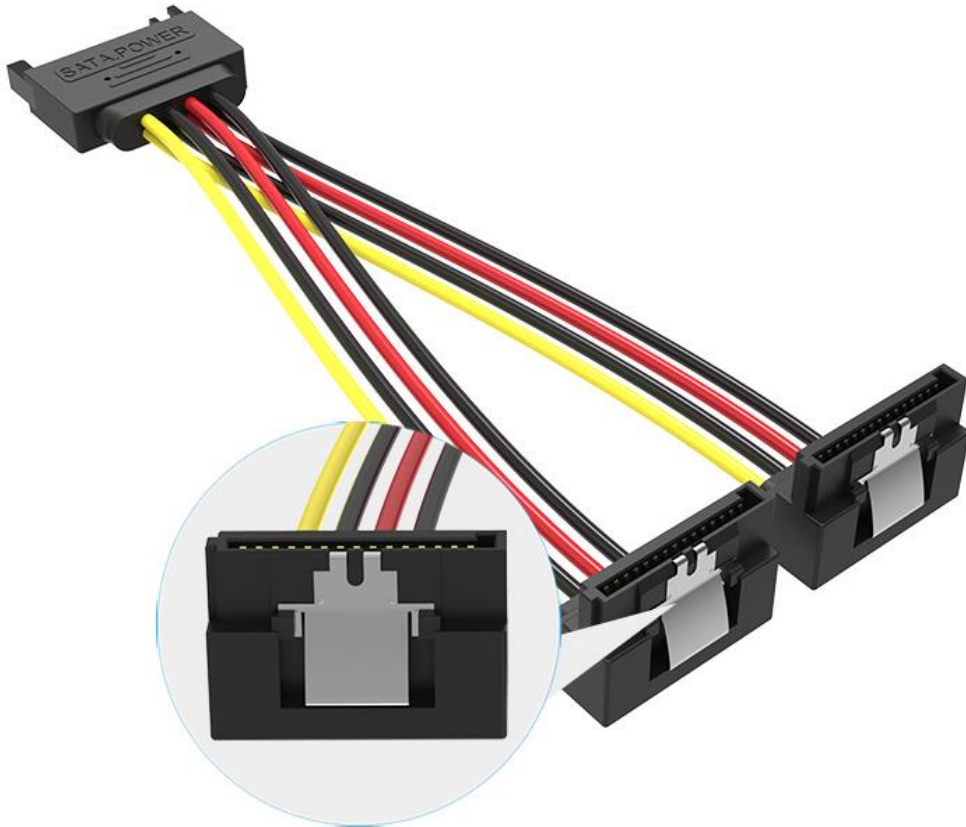

SATA 15pin Male to 90° 2*15pin Female Power Splitter Cable

Connect 2 hard disks/optical drives at the same time

Optical
drives

Hard
disks

Extended Connection

Within reach

Humanized Elbow Design

Easier to plug

Powerful Power Supply

Provide stable power protection for large-capacity hard drives

Double Buckle Design

Firmer connection, to avoid loose interfaces that affect data transmission

Protect The Native Interface of The Devices

The interface is made of PBT material, which has good heat resistance, abrasion resistance, high toughness and good gloss

Product Parameters

Brand: Vention

Shell: PBT

Name: SATA 15pin Male to 90° 2*15pin Female Power Splitter Cable

Conductor: Tinned Copper

Packing: PE Bag

Note: All data are from Vention Lab
Sizes above are manually measured. There might be slight tolerance

SATA 15Pin Power Splitter Cable

Technical Features

Color	Black
Dimension	24.6mm x 29mm x 8.4mm (Male connector), 13.7mm x 24mm x 7mm (Female connector)
Connector Process	Nickel-Plated
Casing	PBT
Jacket	PVC
Conductor	Tinned copper