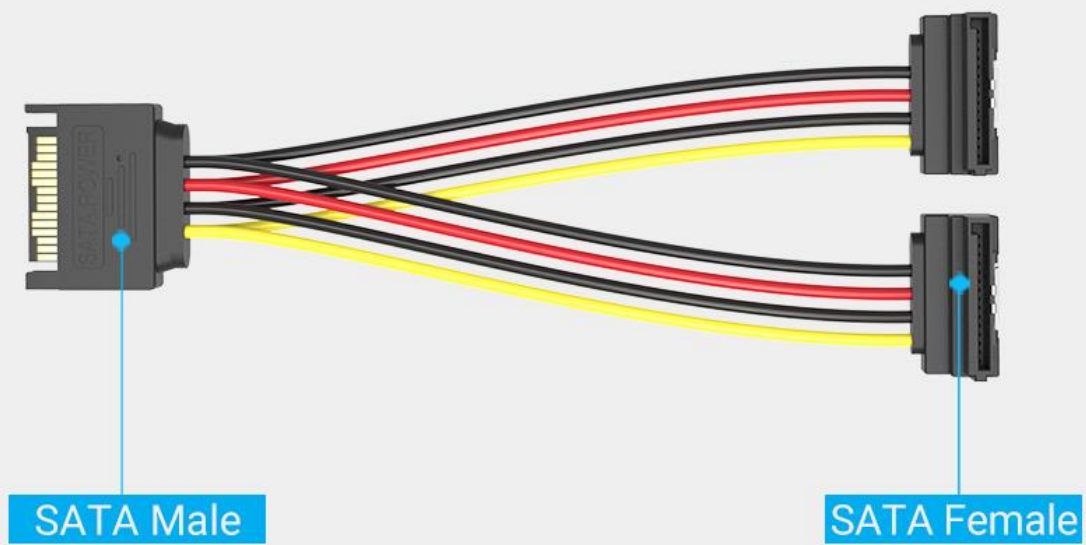

Interface Display

15pin power supply interface

Note: Please check the device interface before purchasing