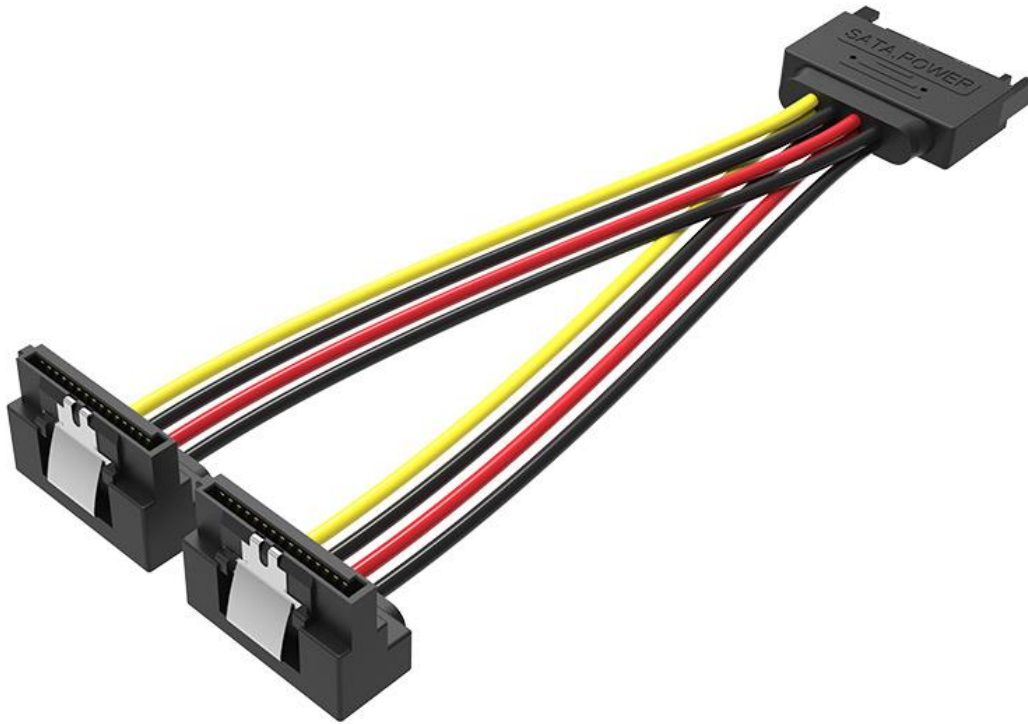

SATA 15pin Male to 90° 2*15pin Female Power Splitter Cable

Connect 2 hard disks/optical drives at the same time

Optical
drives

Hard
disks

Extended Connection

Within reach

Humanized Elbow Design

Easier to plug

Powerful Power Supply

Provide stable power protection for large-capacity hard drives

Double Buckle Design

Firmer connection, to avoid loose interfaces that affect data transmission

Protect The Native Interface of The Devices

The interface is made of PBT material, which has good heat resistance, abrasion resistance, high toughness and good gloss

Product Parameters

Brand: Vention

Shell: PBT

Name: SATA 15pin Male to 90° 2*15pin Female Power Splitter Cable

Conductor: Tinned Copper

Packing: PE Bag

Note: All data are from Vention Lab
Sizes above are manually measured. There might be slight tolerance

SATA 15Pin Power Splitter Cable

Technical Features

Color	Black
Dimension	24.6mm x 29mm x 8.4mm (Male connector), 13.7mm x 24mm x 7mm (Female connector)
Connector Process	Nickel-Plated
Casing	PBT
Jacket	PVC
Conductor	Tinned copper