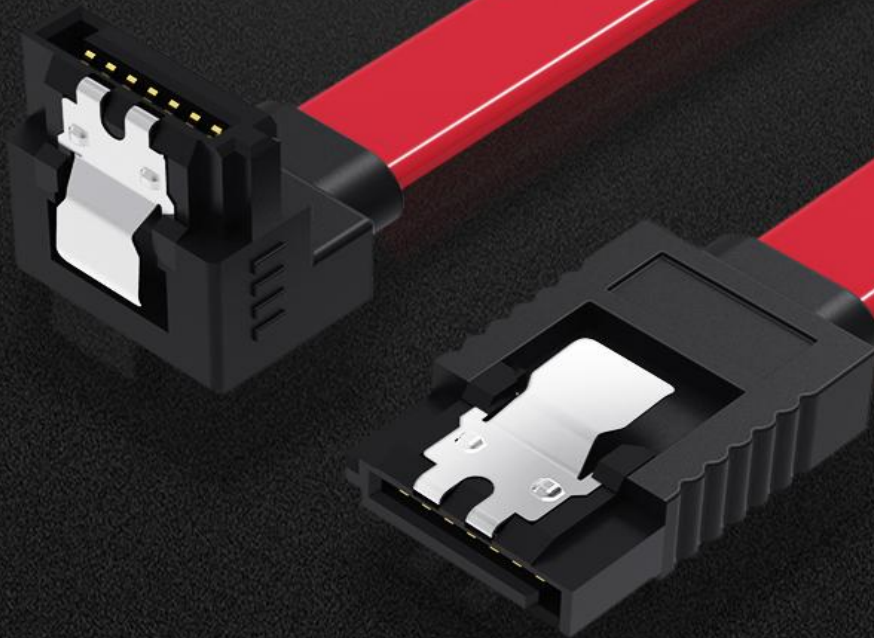

SATA 3.0 HDD Cable

SATA 3.0

HDD Cable

For hard disk and motherboard connection

SATA interface
Wide compatibility

High speed
transmission
6Gbps

Aluminum foil
shielding
Tinned-
copper conductor

Double buckles
Tighter connection

Let the speed fly

Standard SATA 3.0 interface
With a transmission rate up to 6Gbps,
backward compatible with SATA 1.0/2.0

Note: all data are from Vention Lab

Stable Data Transmission

Aluminum foil shielding+tinned copper conductor for premium anti-interference ability and stable data

Double Clips Design

For tight connection of cable and motherboard

Right Angle Interface

Avoid bending the cable, optimal for narrow space

PVC Flat Cable

Flexible cable passes RoHS certification for anti-stretch function

Product Parameters

Brand: Vention

Name: SATA 3.0 Cable

Model: KDD

Color: Red/Blue

Interface Technics: Gold-plated 3U

Conductor: Tinned-copper

SATA Protocol: SATA 3.0