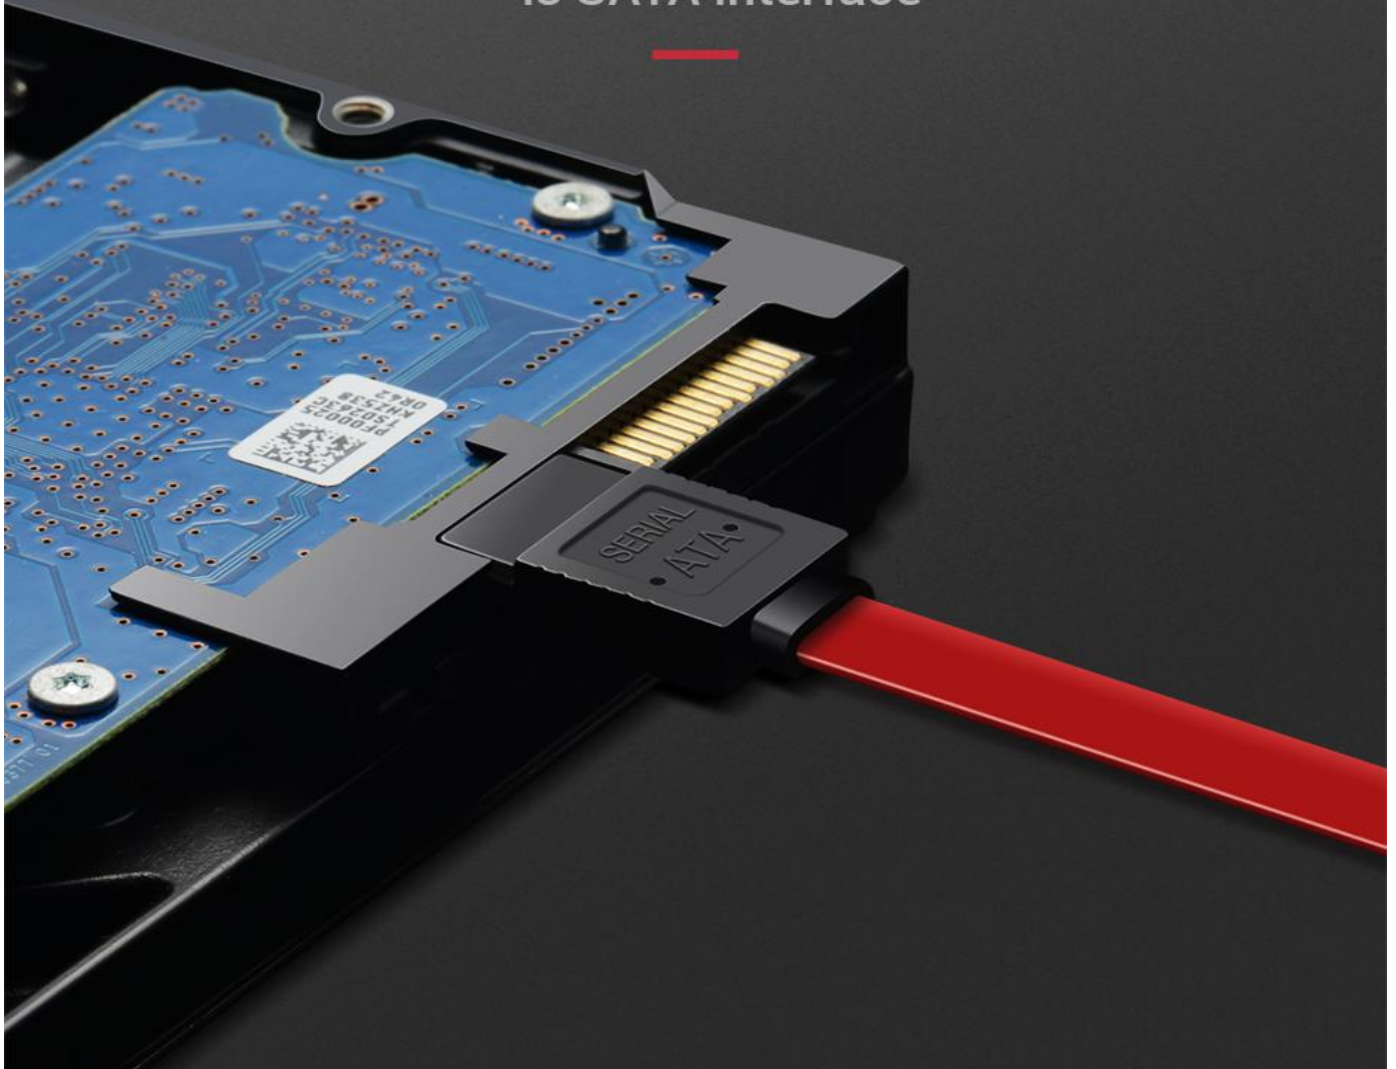

SATA 3.0 HDD Cable

SATA 3.0

HDD Cable

For hard disk and motherboard connection

SATA interface
Wide compatibility

High speed
transmission
6Gbps

Aluminum foil
shielding
Tinned-
copper conductor

Double buckles
Tighter connection

Let the speed fly

Standard SATA 3.0 interface
With a transmission rate up to 6Gbps,
backward compatible with SATA 1.0/2.0

Note: all data are from Vention Lab

Stable Data Transmission

Aluminum foil shielding+tinned copper conductor for premium anti-interference ability and stable data

Double Clips Design

For tight connection of cable and motherboard

Right Angle Interface

Avoid bending the cable, optimal for narrow space

PVC Flat Cable

Flexible cable passes RoHS certification for anti-stretch function

Product Parameters

Brand: Vention

Name: SATA 3.0 Cable

Model: KDD

Color: Red/Blue

Interface Technics: Gold-plated 3U

Conductor: Tinned-copper

SATA Protocol: SATA 3.0