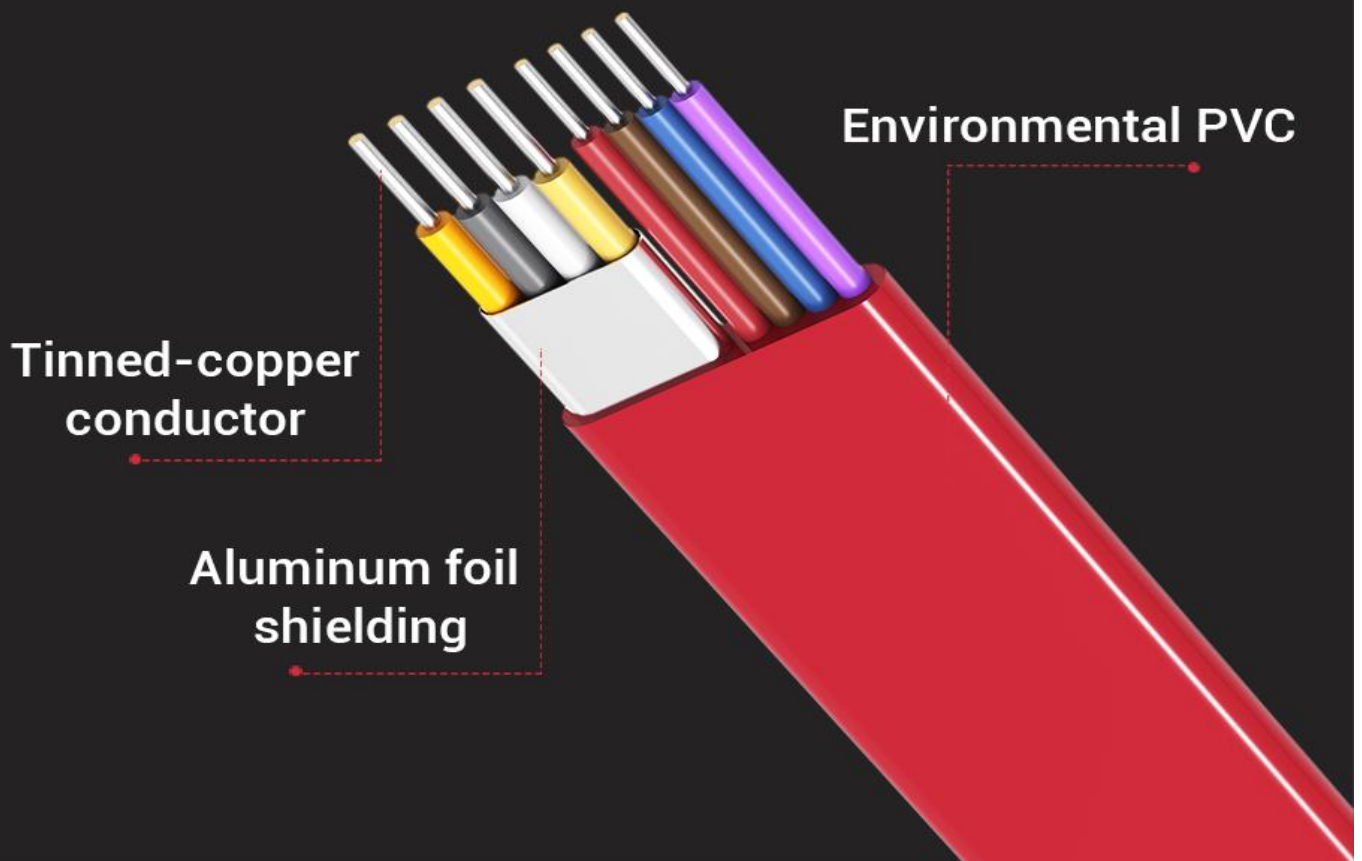

SATA 3.0 HDD Cable

SATA 3.0

HDD Cable

For hard disk and motherboard connection

SATA interface
Wide compatibility

High speed
transmission
6Gbps

Aluminum foil
shielding
Tinned-
copper conductor

Double buckles
Tighter connection

Let the speed fly

Standard SATA 3.0 interface
With a transmission rate up to 6Gbps,
backward compatible with SATA 1.0/2.0

Note: all data are from Vention Lab

Stable Data Transmission

Aluminum foil shielding+tinned copper conductor for premium anti-interference ability and stable data

Double Clips Design

For tight connection of cable and motherboard

Right Angle Interface

Avoid bending the cable, optimal for narrow space

PVC Flat Cable

Flexible cable passes RoHS certification for anti-stretch function

Product Parameters

Brand: Vention

Name: SATA 3.0 Cable

Model: KDD

Color: Red/Blue

Interface Technics: Gold-plated 3U

Conductor: Tinned-copper

SATA Protocol: SATA 3.0