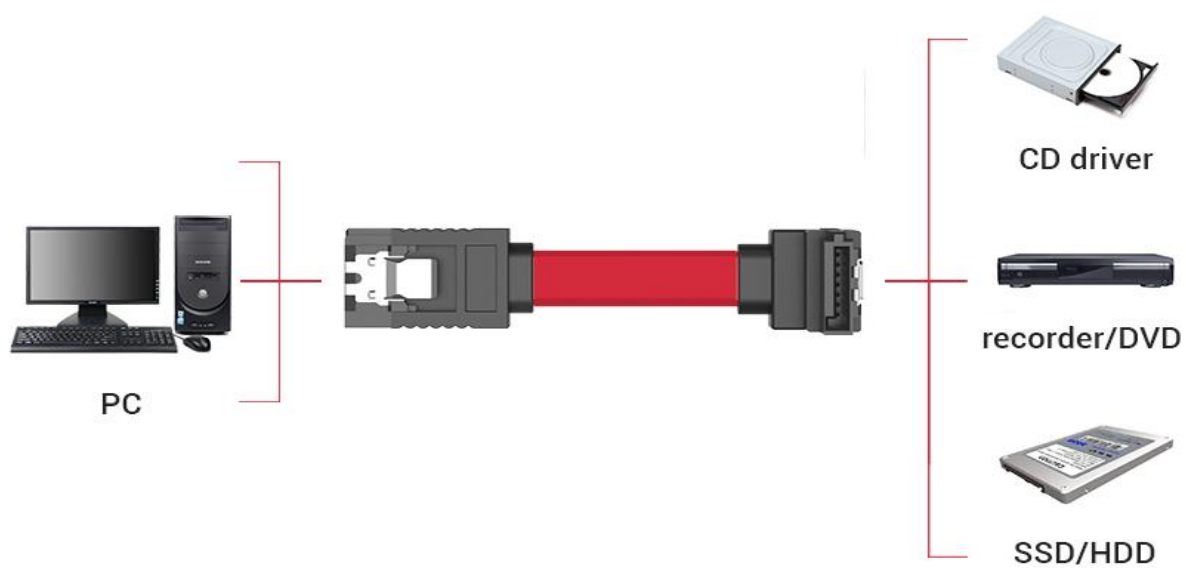

Application Scene

Suitable for SATA interface HDD/recorder/CD driver, etc.

Note: photos are for reference only, please in kind prevail