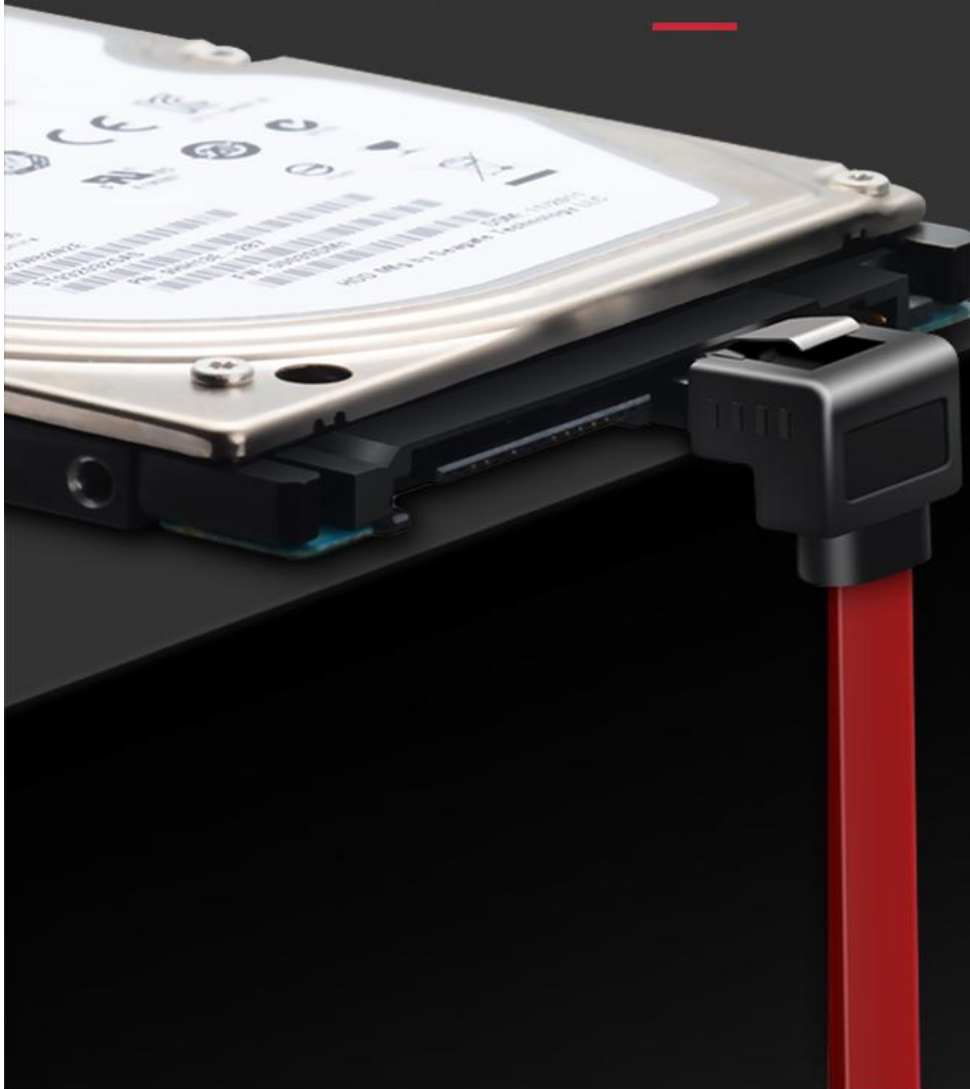

SATA 3.0 HDD Cable

SATA 3.0

HDD Cable

For hard disk and motherboard connection

SATA interface
Wide compatibility

High speed
transmission
6Gbps

Aluminum foil
shielding
Tinned-
copper conductor

Double buckles
Tighter connection

Let the speed fly

Standard SATA 3.0 interface
With a transmission rate up to 6Gbps,
backward compatible with SATA 1.0/2.0

Note: all data are from Vention Lab

Stable Data Transmission

Aluminum foil shielding+tinned copper conductor for premium anti-interference ability and stable data

Double Clips Design

For tight connection of cable and motherboard

Right Angle Interface

Avoid bending the cable, optimal for narrow space

PVC Flat Cable

Flexible cable passes RoHS certification for anti-stretch function

Product Parameters

Brand: Vention

Name: SATA 3.0 Cable

Model: KDD

Color: Red/Blue

Interface Technics: Gold-plated 3U

Conductor: Tinned-copper

SATA Protocol: SATA 3.0