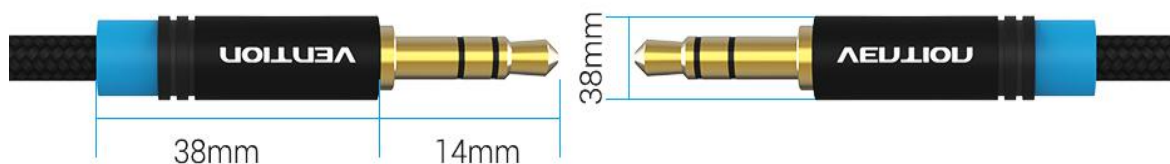

Product Parameters

Brand: Vention

Name: 3.5mm Audio Cable

Model: P350AC

Color: Black

Interface: 3.5 Male

Interface Technics: Gold Plated

Conductor: Enamelled Copper

Shell: Aluminium Alloy

Jacket: PVC+Cotton Braid

AWG: 29AWG

OD: 3.5mm

Length: 0.5m-5m

Power Supply:

Warranty: 1 Year

Packing: Color Box