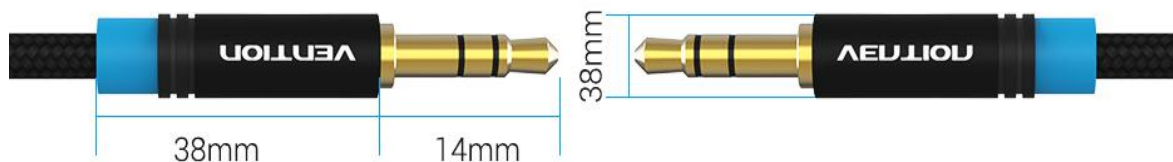

# Product Parameters

Brand: Vention

Name: 3.5mm Audio Cable

Model: P350AC

Color: Black

Interface: 3.5 Male

Interface Technics: Gold Plated

Conductor: Enamelled Copper

Shell: Aluminium Alloy

Jacket: PVC+Cotton Braid

AWG: 29AWG

OD: 3.5mm

Length: 0.5m-5m

Power Supply:

Warranty: 1 Year

Packing: Color Box