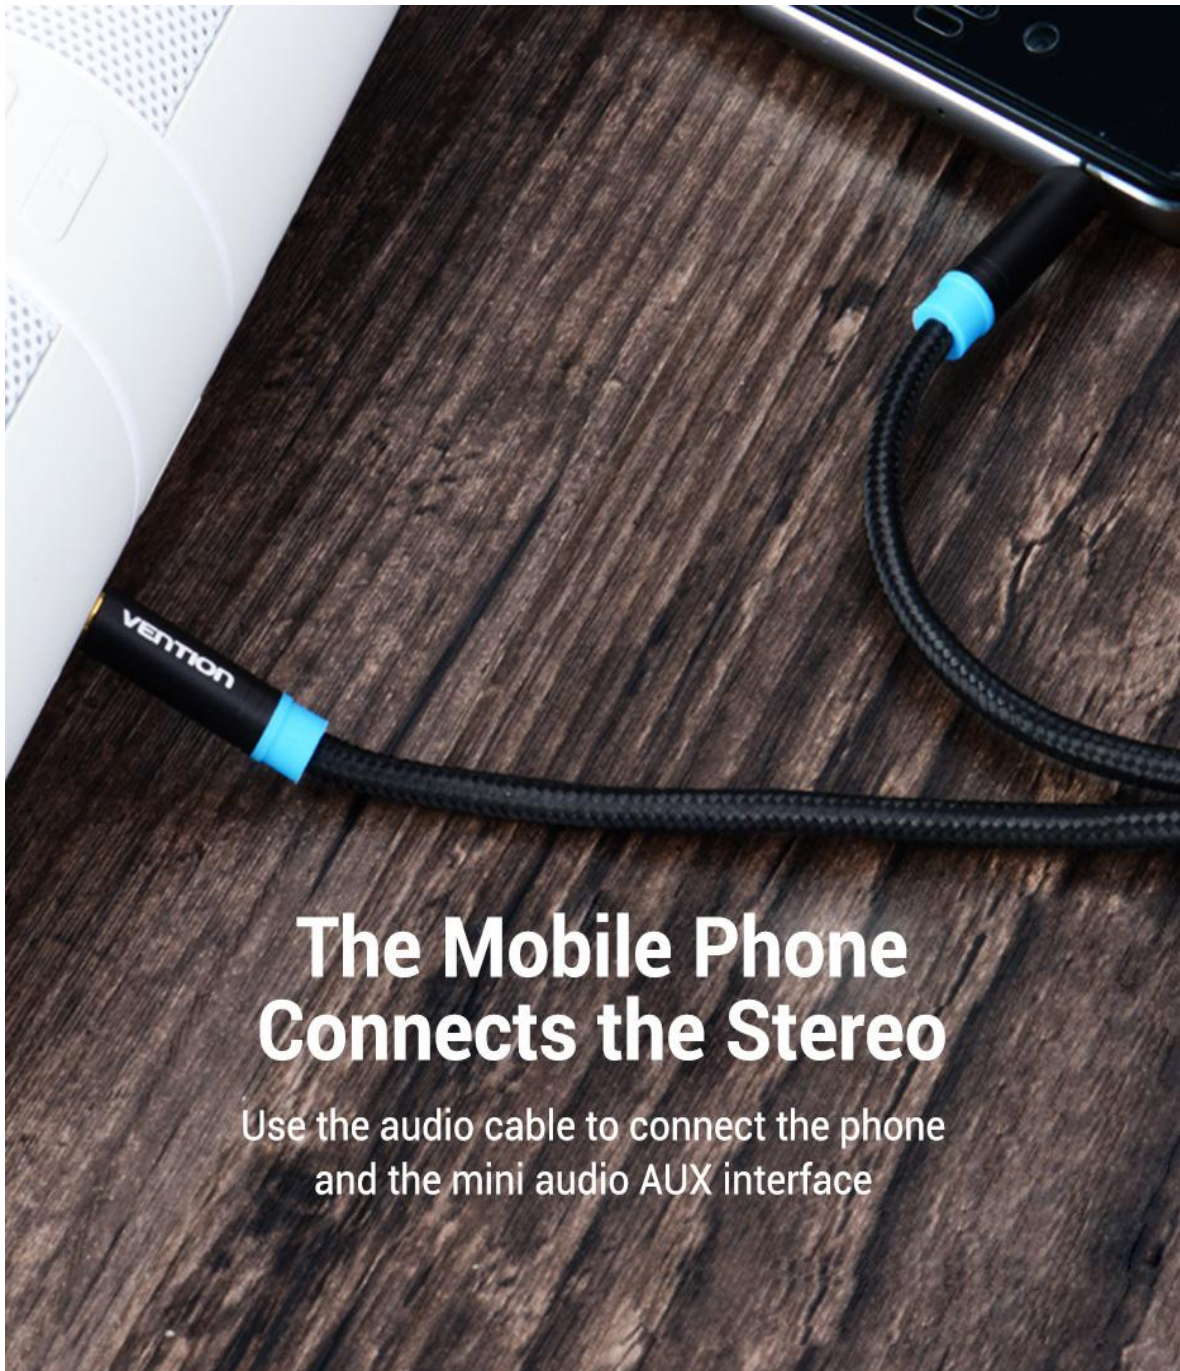

The Mobile Phone Connects the Stereo

Use the audio cable to connect the phone
and the mini audio AUX interface