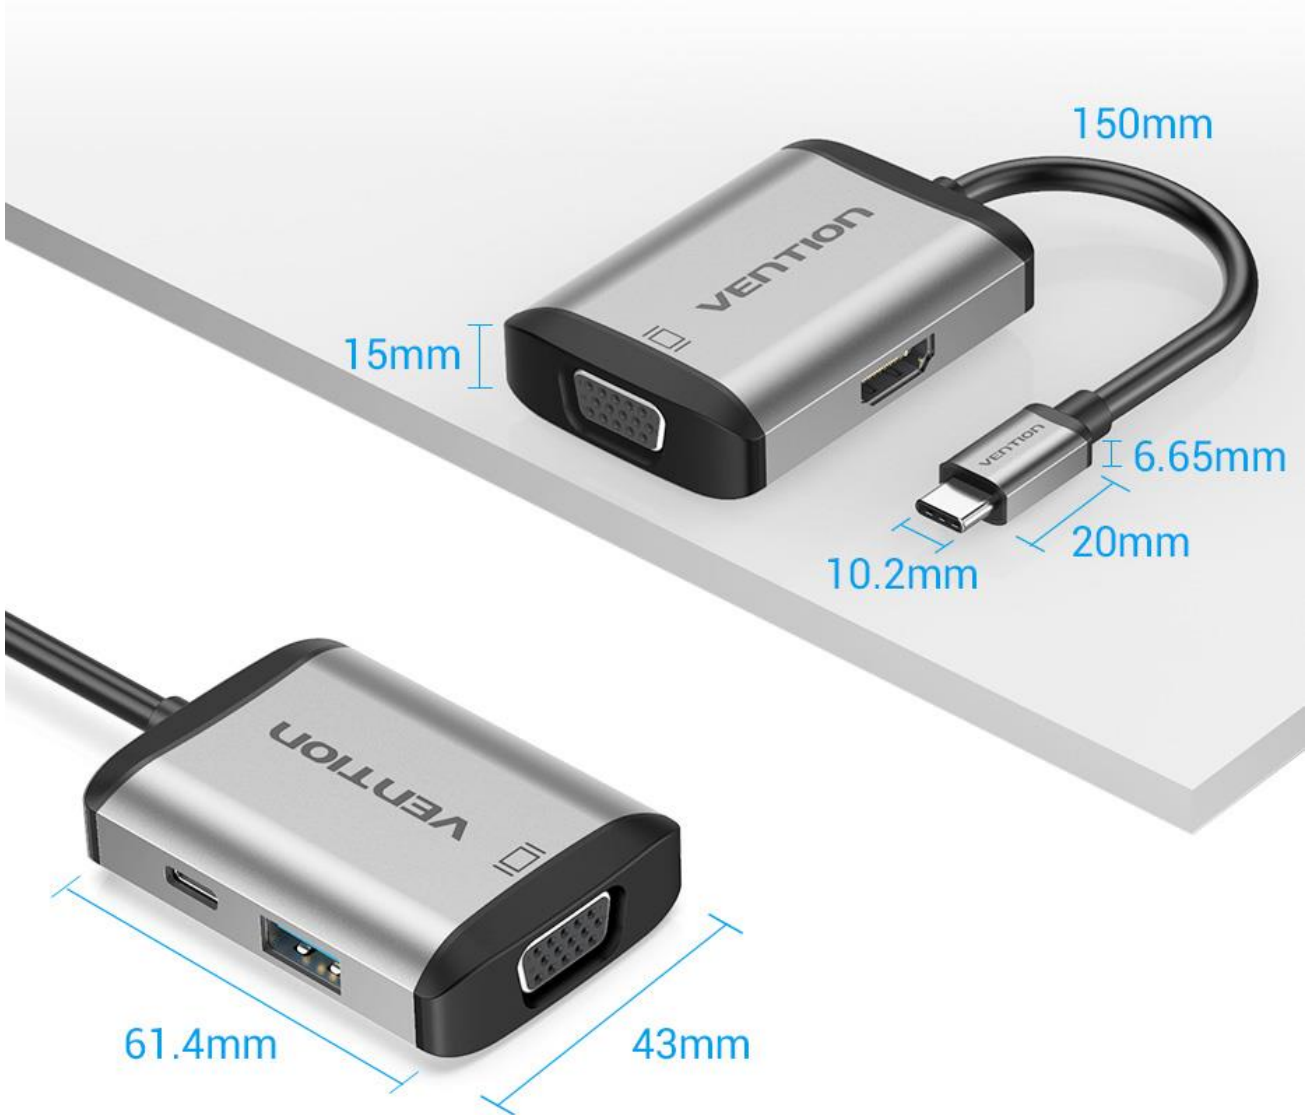

High Performance Chip

Multi-functional stable and
smooth use at the same time

Small and Portable

Easy to carry

Product Parameters

Brand: Vention	Shell: Aluminum Alloy + ABS
Name: USB-C to HDMI/VGA/ USB3.0/PD Converter	Chip: LT8712X
Model: TFAHB	Shielding: Aluminum Foil
Color: Grey	Jacket: PVC
Interface: USB-C, HDMI, VGA, USB3.0, PD	AWG: 30AWG+24AWG
Interface Technics: Nickel-plated	OD: 4.5mm
Transmission Speed: 5Gbps	Length: 0.15m
Conductor: Tinned Copper	Power: 87W
	Warranty: 1 Year
	Packing: Color Box

Note: All data are from Vention Lab.
Sizes above are manually measured. There might be slight tolerance.

4-in-1 USB-C Docking Station

Technical Features	
Color	Gray
Interface	USB-C/HDMI/VGA/USB 3.0/PD
Connector Process	Nickel-Plated
Material	Aluminum alloy + ABS
Data transfer rates	5Gbps (USB 3.0)
Power supply	100W PD
Resolution	4K@30Hz (HDMI)/1080p@60Hz (VGA)/1080p@60Hz (HDMI + VGA)