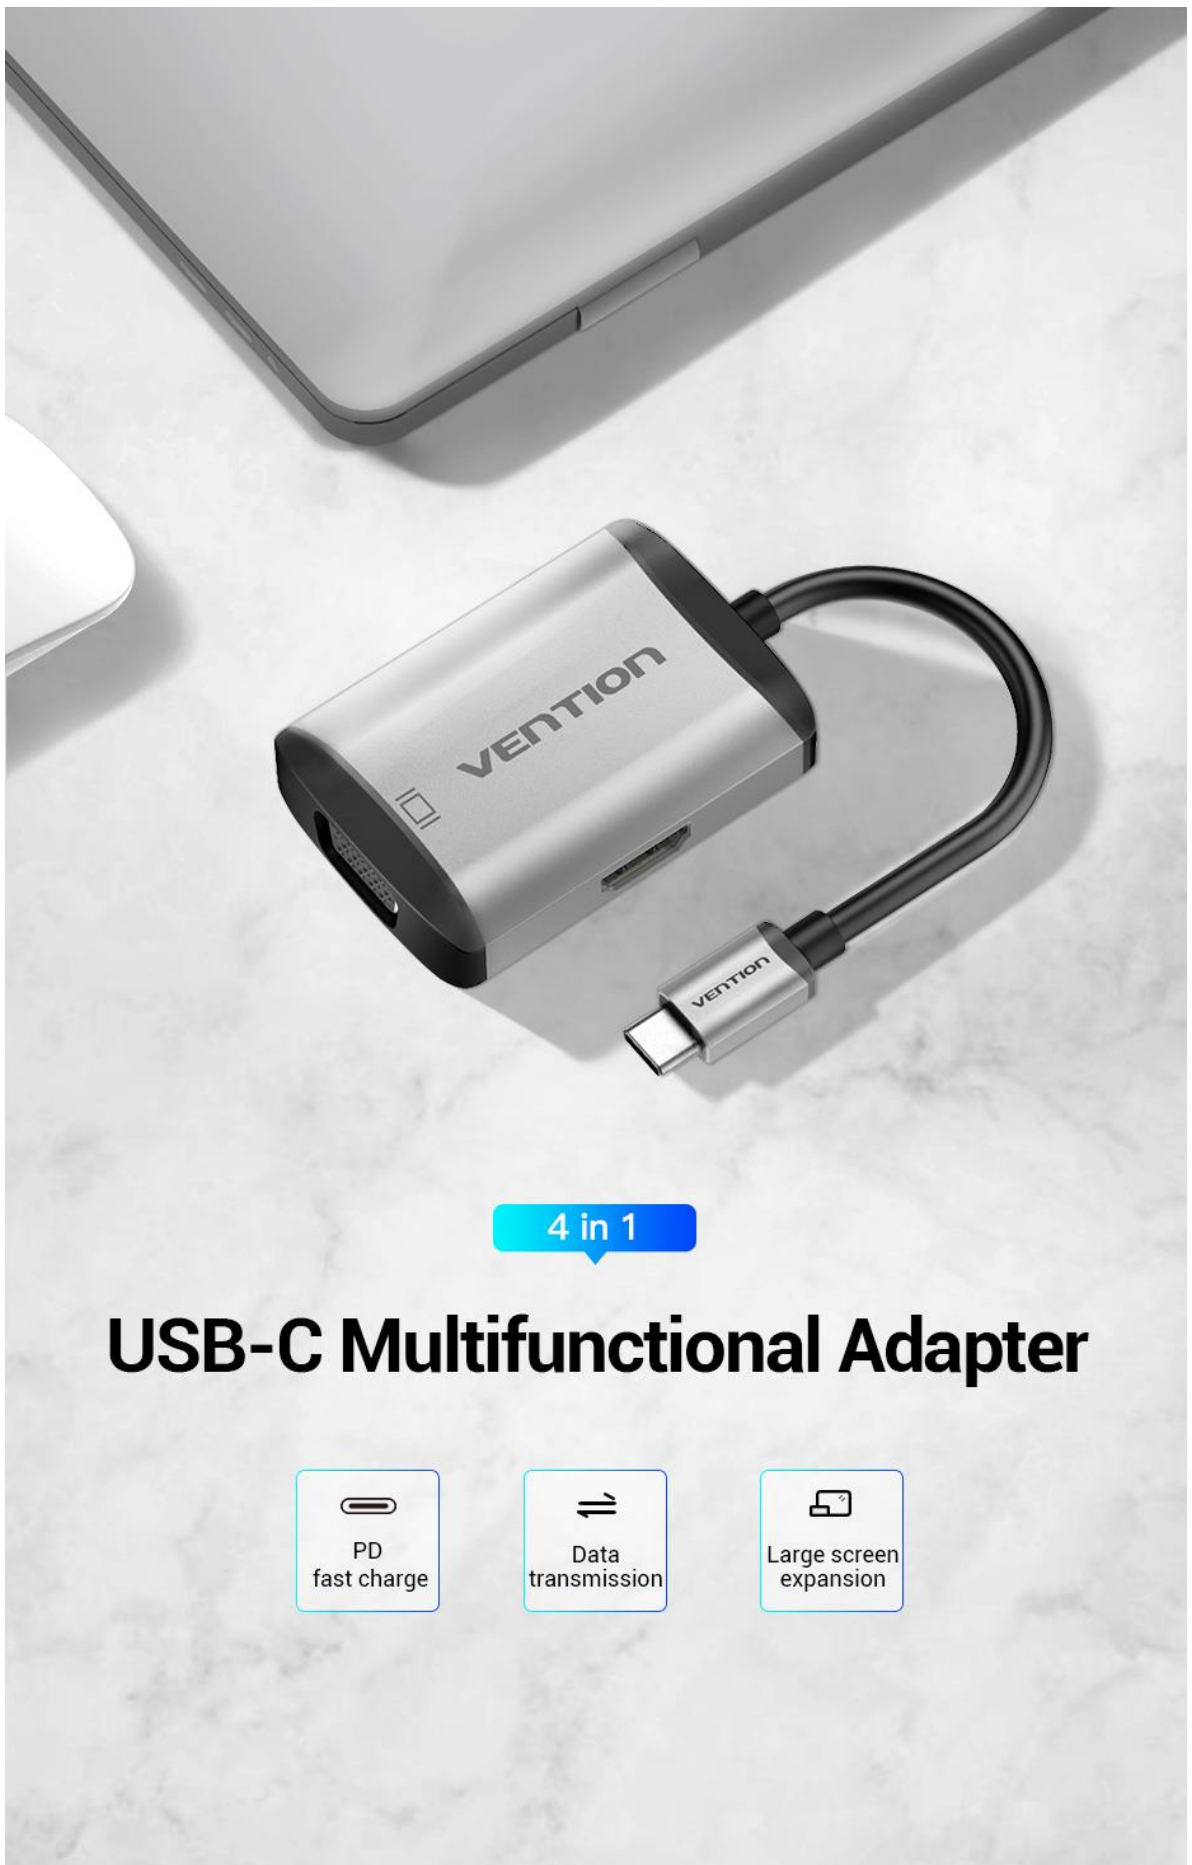

Package Display

Note: Packing difference exists for different meters or batches.
The photo is for reference only

4 in 1

USB-C Multifunctional Adapter

PD
fast charge

Data
transmission

Large screen
expansion

USB-C 4 in 1

Multiple device connections

Connect to A Large Screen TV

HDMI + VGA dual interfaces,
suitable for different display devices

Note: 1080P VGA/4K*2K HDMI
When HDMI and VGA output simultaneously, the resolution is 1080P@60Hz

VGA Connects to A Projector

More convenient for working/ speech

Transfer 1GB Movie in 5 Seconds

USB3.0 port

Note: All data are from Vention lab

Fully Charged within 1.5h for Macbook

87W fast charge, can quickly
supply power to PD-enabled devices

Note: All data are from Vention Lab.
Sizes above are manually measured. There might be slight tolerance.

4-in-1 USB-C Docking Station

Technical Features	
Color	Gray
Interface	USB-C/HDMI/VGA/USB 3.0/PD
Connector Process	Nickel-Plated
Material	Aluminum alloy + ABS
Data transfer rates	5Gbps (USB 3.0)
Power supply	100W PD
Resolution	4K@30Hz (HDMI)/1080p@60Hz (VGA)/1080p@60Hz (HDMI + VGA)