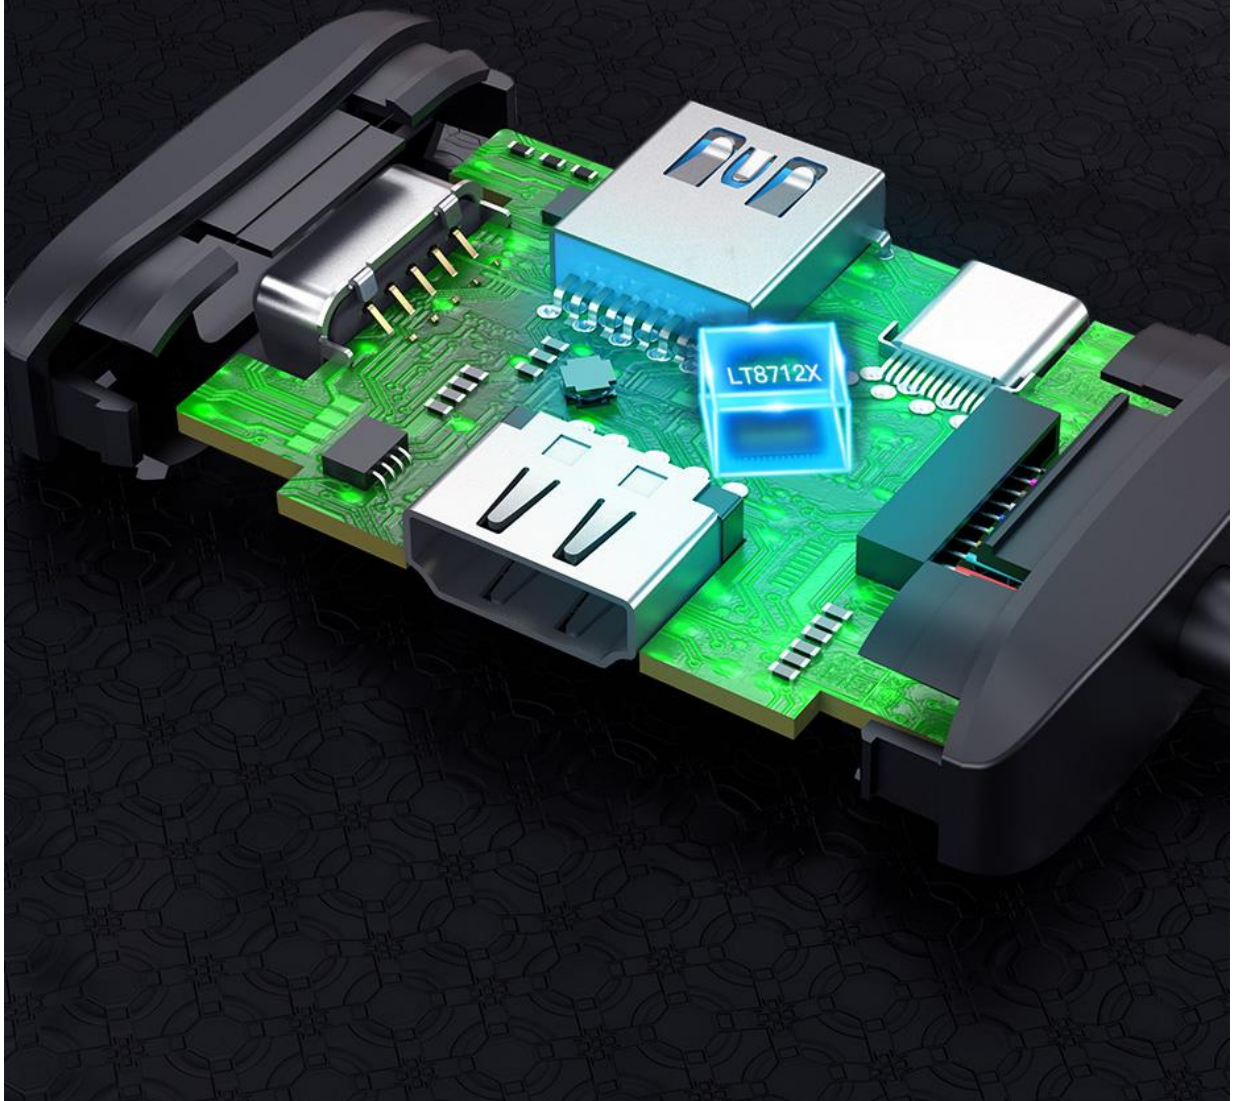

Package Display

Note: Packing difference exists for different meters or batches.
The photo is for reference only

4 in 1

USB-C Multifunctional Adapter

PD
fast charge

Data
transmission

Large screen
expansion

USB-C 4 in 1

High Performance Chip

Multi-functional stable and
smooth use at the same time

Small and Portable

Easy to carry

Product Parameters

Brand: Vention	Shell: Aluminum Alloy + ABS
Name: USB-C to HDMI/VGA/ USB3.0/PD Converter	Chip: LT8712X
Model: TFAHB	Shielding: Aluminum Foil
Color: Grey	Jacket: PVC
Interface: USB-C, HDMI, VGA, USB3.0, PD	AWG: 30AWG+24AWG
Interface Technics: Nickel-plated	OD: 4.5mm
Transmission Speed: 5Gbps	Length: 0.15m
Conductor: Tinned Copper	Power: 87W
	Warranty: 1 Year
	Packing: Color Box

Note: All data are from Vention Lab.
Sizes above are manually measured. There might be slight tolerance.

4-in-1 USB-C Docking Station

Technical Features	
Color	Gray
Interface	USB-C/HDMI/VGA/USB 3.0/PD
Connector Process	Nickel-Plated
Material	Aluminum alloy + ABS
Data transfer rates	5Gbps (USB 3.0)
Power supply	100W PD
Resolution	4K@30Hz (HDMI)/1080p@60Hz (VGA)/1080p@60Hz (HDMI + VGA)