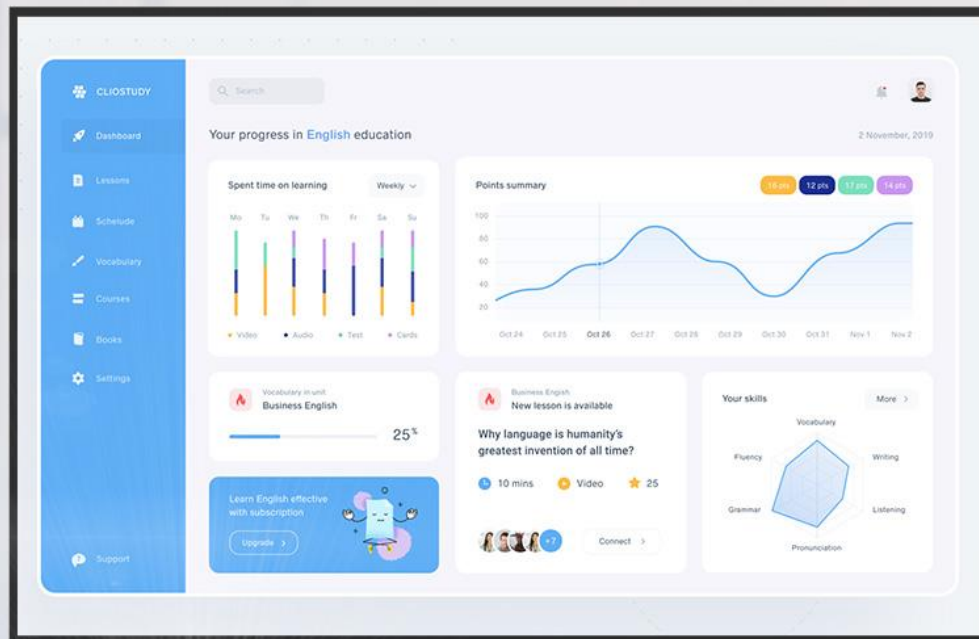

VGA Connects to A Projector

More convenient for working/ speech