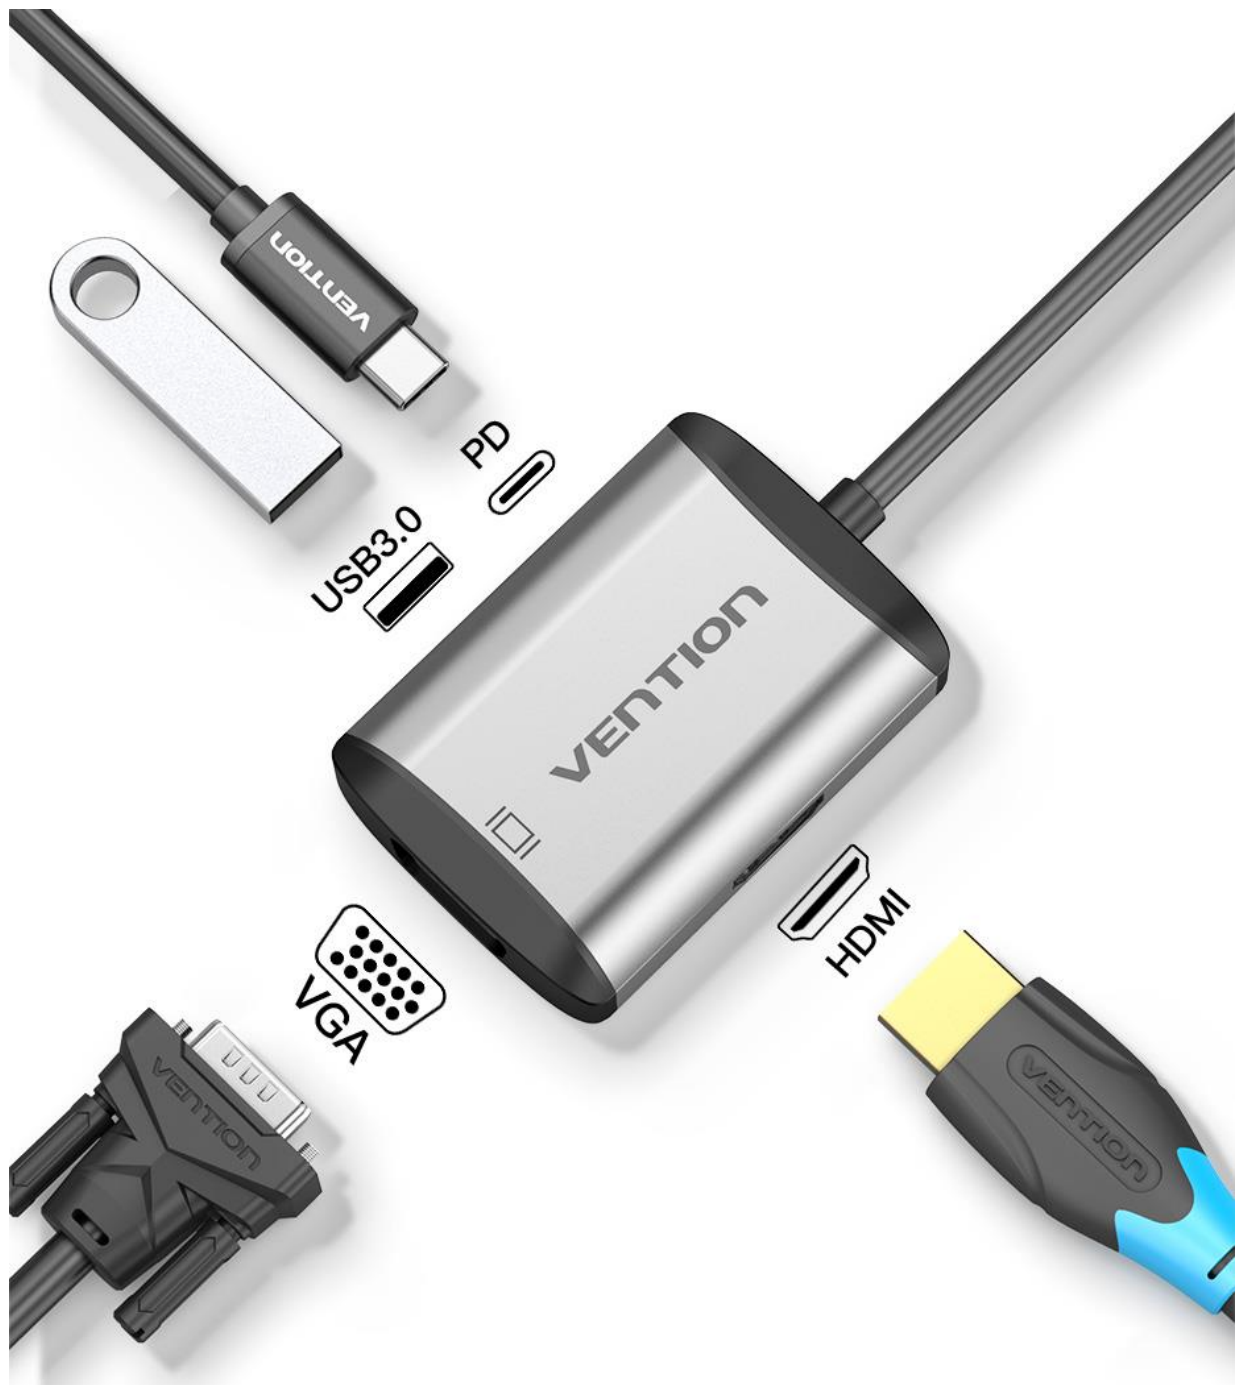

Package Display

Note: Packing difference exists for different meters or batches.
The photo is for reference only

4 in 1

USB-C Multifunctional Adapter

PD
fast charge

Data
transmission

Large screen
expansion

USB-C 4 in 1

VGA Connects to A Projector

More convenient for working/ speech

Transfer 1GB Movie in 5 Seconds

USB3.0 port

Note: All data are from Vention lab

Fully Charged within 1.5h for Macbook

87W fast charge, can quickly
supply power to PD-enabled devices

High Performance Chip

Multi-functional stable and
smooth use at the same time

Small and Portable

Easy to carry

Product Parameters

Brand: Vention	Shell: Aluminum Alloy + ABS
Name: USB-C to HDMI/VGA/ USB3.0/PD Converter	Chip: LT8712X
Model: TFAHB	Shielding: Aluminum Foil
Color: Grey	Jacket: PVC
Interface: USB-C, HDMI, VGA, USB3.0, PD	AWG: 30AWG+24AWG
Interface Technics: Nickel-plated	OD: 4.5mm
Transmission Speed: 5Gbps	Length: 0.15m
Conductor: Tinned Copper	Power: 87W
	Warranty: 1 Year
	Packing: Color Box

Note: All data are from Vention Lab.
Sizes above are manually measured. There might be slight tolerance.

4-in-1 USB-C Docking Station

Technical Features	
Color	Gray
Interface	USB-C/HDMI/VGA/USB 3.0/PD
Connector Process	Nickel-Plated
Material	Aluminum alloy + ABS
Data transfer rates	5Gbps (USB 3.0)
Power supply	100W PD
Resolution	4K@30Hz (HDMI)/1080p@60Hz (VGA)/1080p@60Hz (HDMI + VGA)