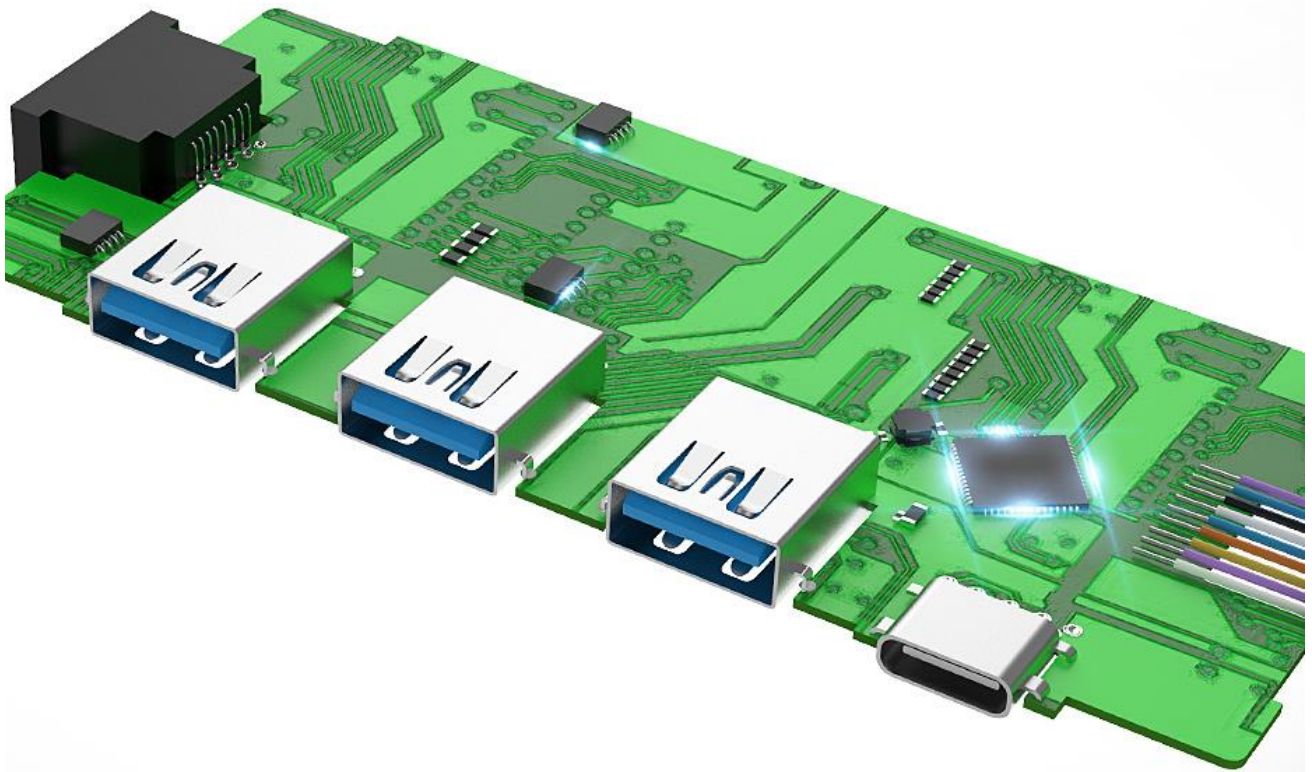

# Type-C Multifunctional Adapter

PD  
fast charge

RJ45  
1000Mbps

Data  
transmission

PD 87W  
fast charge

USB3.0\*3

Gigabit  
network port

# Good Heat Dissipation

*Alloy casing+surface anodizing process*

Anti-fingerprint

Full load operating temperature  
Only about 45 degrees

Wear and corrosion resistant

Note:All data are from Vention Lab.  
The specific operating temperature will vary depending on  
the environment in which it is used

# High Performance Chip

VL817+AX88179A+VL102

Note: The internal structure is a rendering, please refer to the actual product