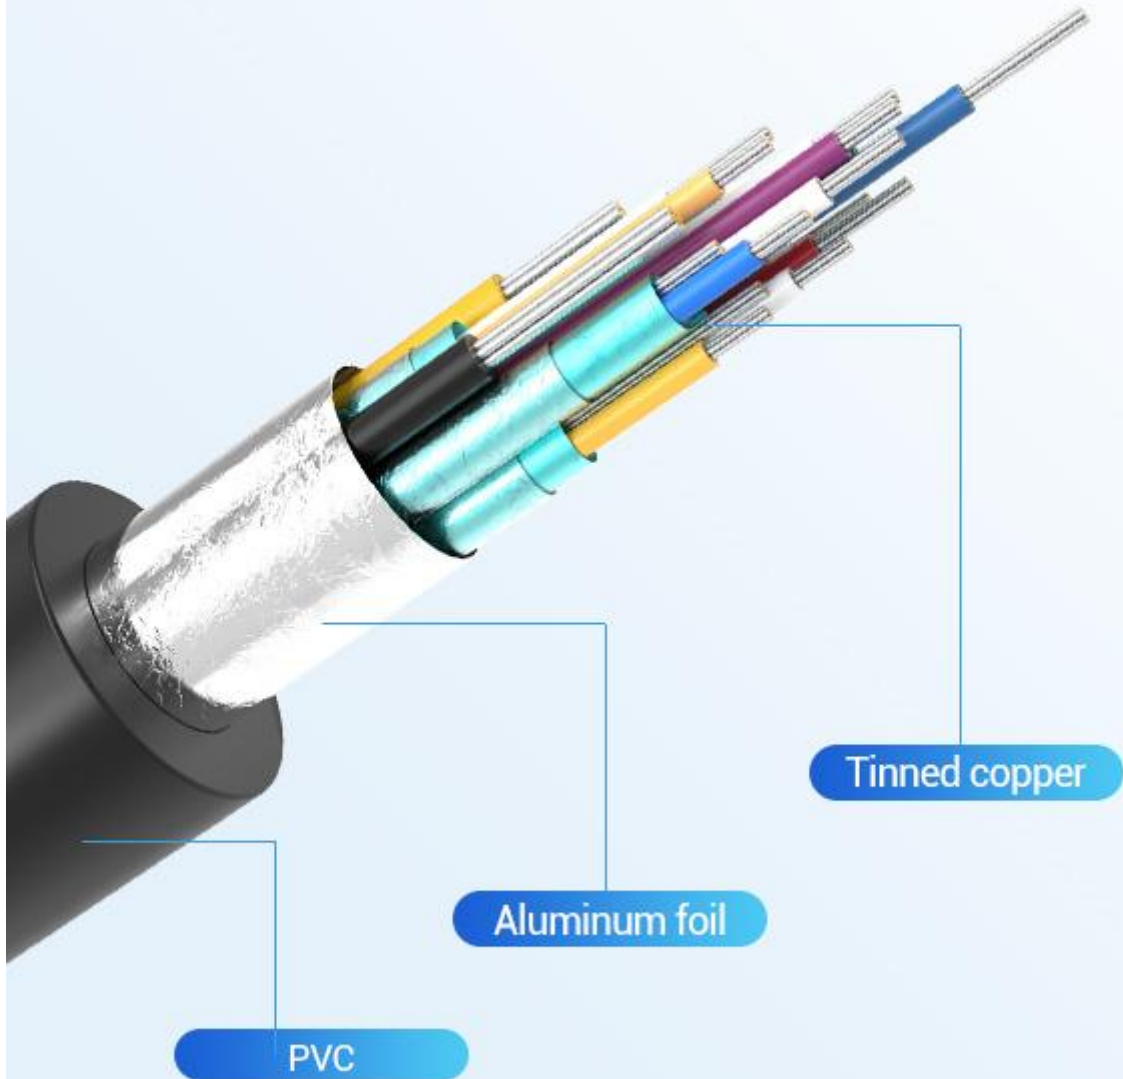

Shielding Protection