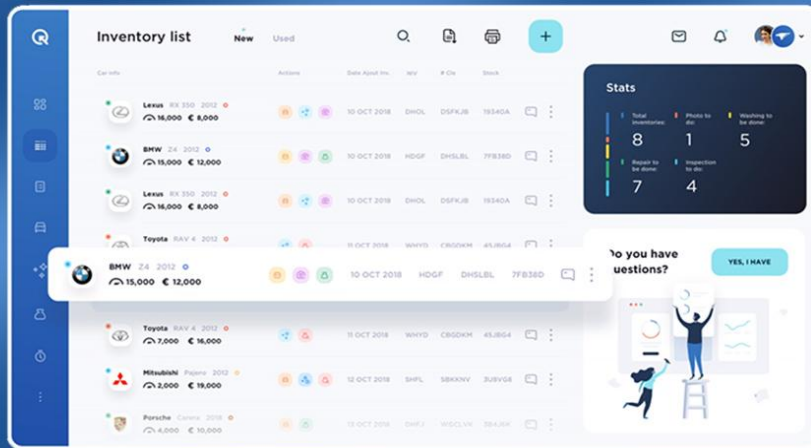

VGA Interface

Efficient Business Demonstration

Laptop connects to projector, support up to 1080P resolution and screen synchronization

Note: all data are from Vention Lab