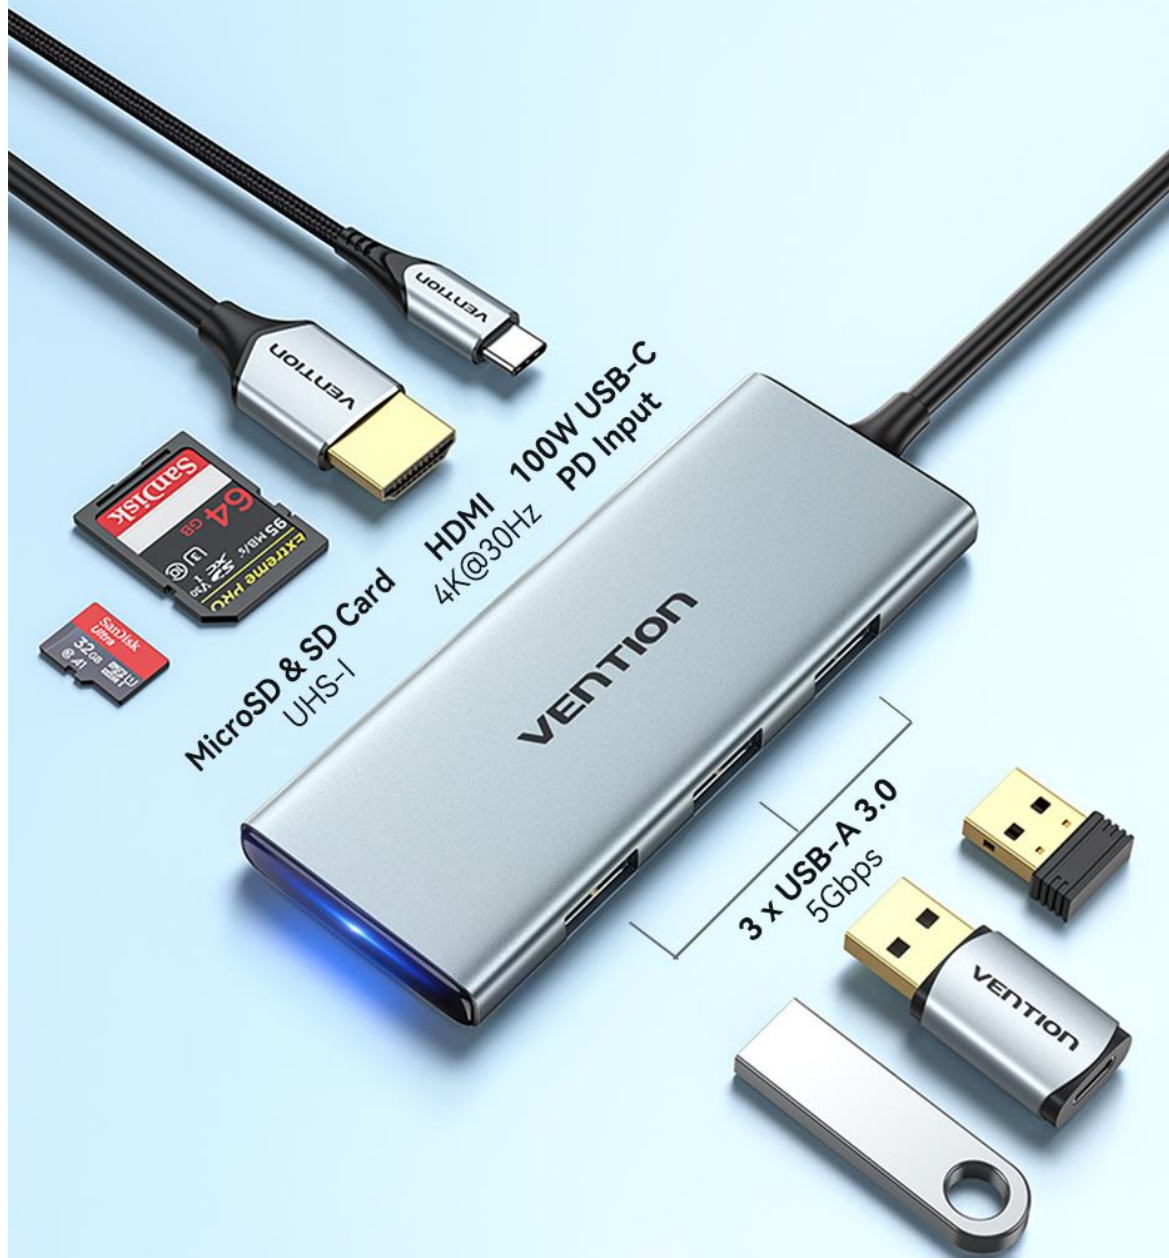

One-Stop Upgrade for Your Laptop

Note: All data are from Vention Lab.