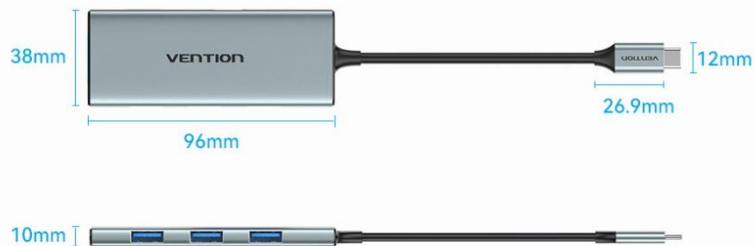

Specifications

Brand	Vention
Name	7-in-1 USB-C Docking Station
Model	TOPHB
Color	Space Gray
Interface	USB-C/HDMI/USB 3.0/TF/SD/PD
Resolution	4K@30Hz
Data Transfer Rates	5Gbps
Compatible Memory Card	Micro SD/Micro SDHC Micro SDXC/SDHC/SDXC
Read & Write Simultaneously	Supported
Rated Power	100W
Shell	Aluminum Alloy + PC
Length	0.15 m
Warranty	1 Year
Packaging	Color Box

Note: All data are from Vention Lab.
Sizes above are manually measured. There might be slight tolerance.