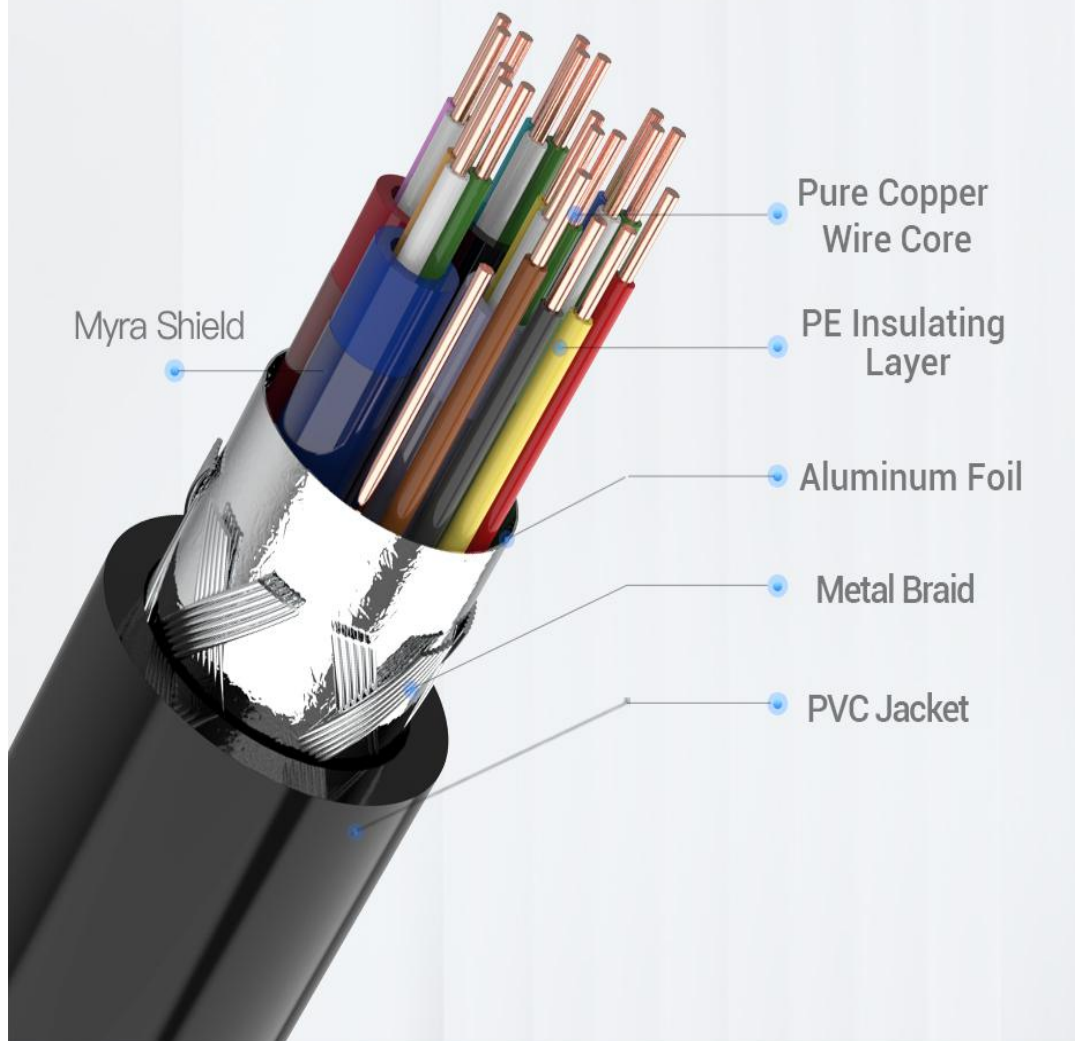

Connect Camera/DV to TV

share pictures/film with bigger and clearer screen.

Gold-plated Port No Rust

Good conduction performance and more stable transmission

Multiple Shielding Without Ghosting And Splashing

Standard 19-core structure + three-layer high-density shielding design
Reduce electromagnetic interference and avoid delays
splashes and chromatic aberrations

PVC Is Soft And Durable

Wear-resistant and stretch-resistant safety

Product Parameters

Brand: Vention	Conductor: Oxygen-free Copper
Name: Mini HDMI to HDMI Cable	Jacket: PVC
Model: VAA-D02	AWG: 30AWG
Color: Black	OD: 6.2mm
Interface: Mini HDMI/HDMI	Length: 1/1.5/2/3m
Interface Technics: Gold-plated	Warranty: 1 Year
Resolution: 4K@30Hz	Packing: PE Bag