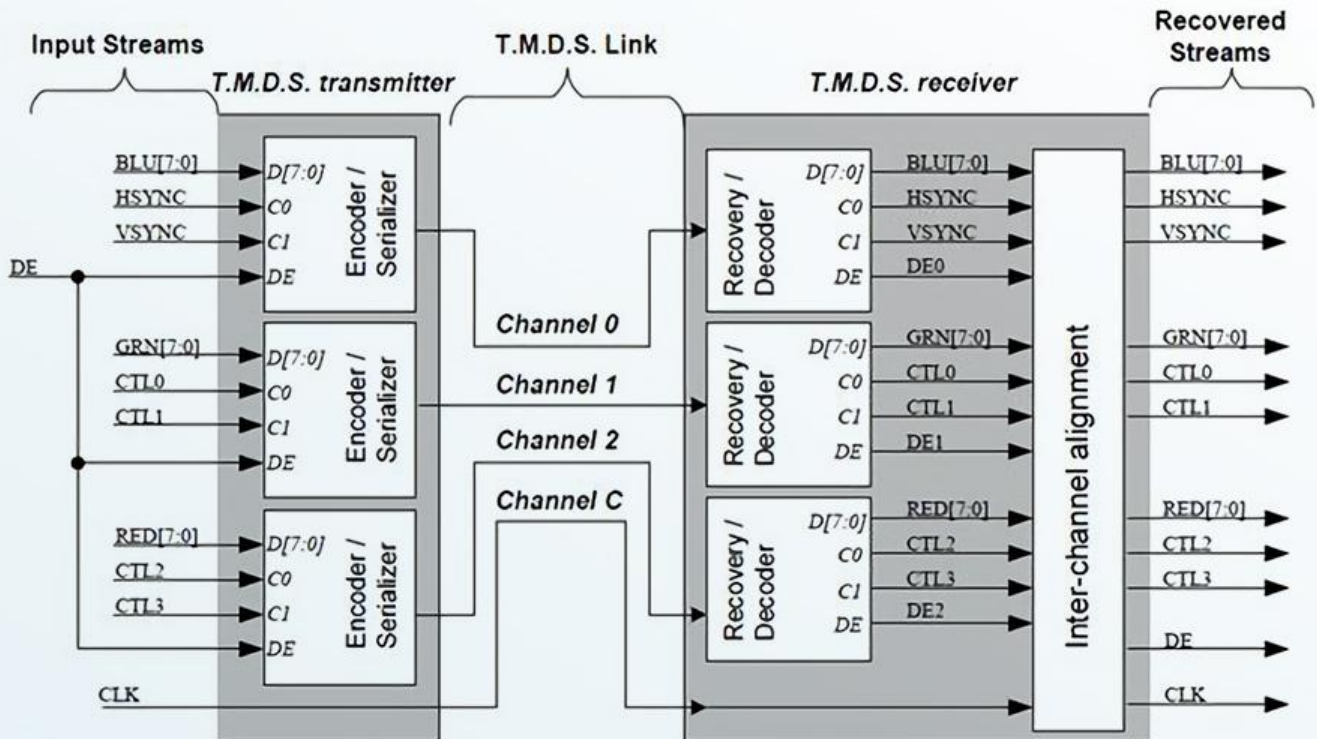

Copy mode

Two screens synchronized
Suitable for sharing and display

Extended mode

Two screens display different screens
Work/entertainment

Wide Compatibility

For all devices with standard HDMI port

Output device

Computer

Game console

Smart box

Display device

TV

Monitor

Projector

TMDS Core Technology

Reduce electromagnetic interference(EMI)
increase signal transmission rate

Multiple Lengths to Choose

Support HDMI2.0 version within 3m and less

Length	0.75-3m	5-8m	10-15m
Version	HDMI2.0	HDMI1.4	HDMI1.4
Resolution	4K 60Hz	4K 30Hz	1080P 60Hz

Soft and flexible

Connector Wing Curve Design

Ergonomic, easier to handle

Wide Compatibility

For all devices with standard HDMI port

Output device

Display device

Product Parameters