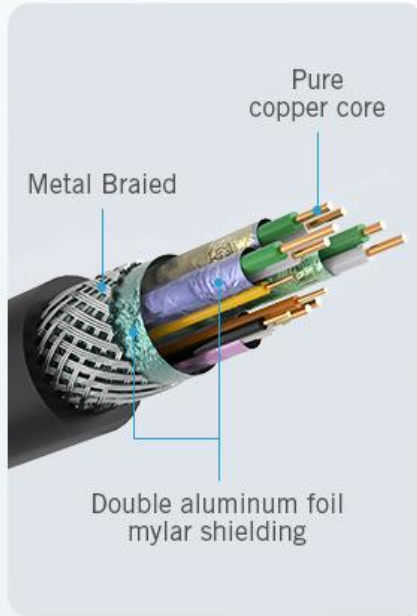

Reduce electromagnetic interference(EMI)
increase signal transmission rate

Multiple Lengths to Choose

Support HDMI2.0 version within 3m and less

Length	0.75-3m	5-8m	10-15m
Version	HDMI2.0	HDMI1.4	HDMI1.4
Resolution	4K 60Hz	4K 30Hz	1080P 60Hz

Length	0.75-5m	8-10m	15m
AWG	30AWG	28AWG	26AWG
OD	8mm	8mm	9.5mm

High Performance

Gold-plated Connector

Anti-interference and durability

Multiple Shielding

Ensure stable signal transmission

Environment PVC Jacket

Brand:	Vention	Shell:	Injection Molding
Name:	HDMI Cable	Jacket:	PVC
Model:	VAA-M02	Shielding:	Double Aluminum Foil Mylar+
Color:	Black		Metal Braided
Version:	HDMI2.0/HDMI1.4	AWG:	30AWG/28AWG/26AWG
Interface:	Standard HDMI	OD:	8.0mm/9.5mm
Connector:	Gold-plated	Length:	0.75m-15m
Resolution:	4K 60Hz-1080P 60Hz	Warranty:	1 Year
Conductor:	Pure Copper	Packing:	PE Bag