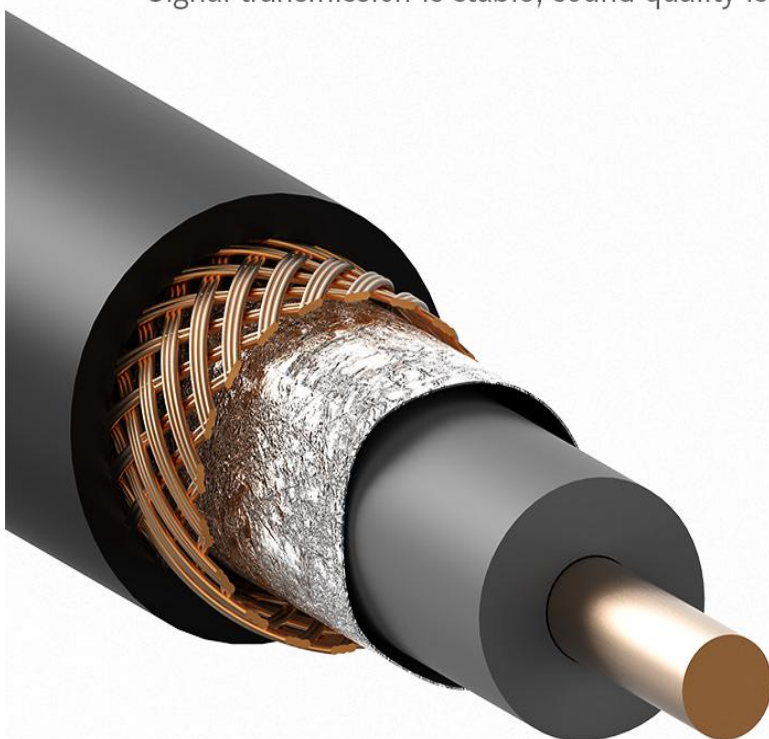

TV Connects Audio

Sound quality is clean, vocals are louder and more shocking

DVD Player Connects TV

Pure copper conductor + multilayer shielding,
clear picture quality, conductivity, anti-electromagnetic interference

Double Reinforcement

01

Aluminum Alloy Shell

Wear-resistant, pressure-resistant,
corrosion-resistant, better protection of joints

02

PVC Connector

One-piece injection molding to better
protect the cable body and avoid cable
breakage

Pure Copper Conductor

Signal transmission is stable, sound quality is pleasant

PVC Soft Jacket Cover

Wear-resistant, not easy to knot, anti-interference

Product Parameters

Brand	Vention	Conductor Material	Pure Copper
Name	RCA Coaxial	Shell Material	Aluminum Alloy
	Audio / Video Cable	Jacket Material	PVC
Model	VAB-R09	AWG	26AWG
Color	Black	OD	3.5mm
Interface Type	RCA Male	Length	1m / 1.5m / 2m
Interface Technology	Gold-plated	Warranty	1 Year
Transmission Direction	RCA to RCA	Packing	PE Bag