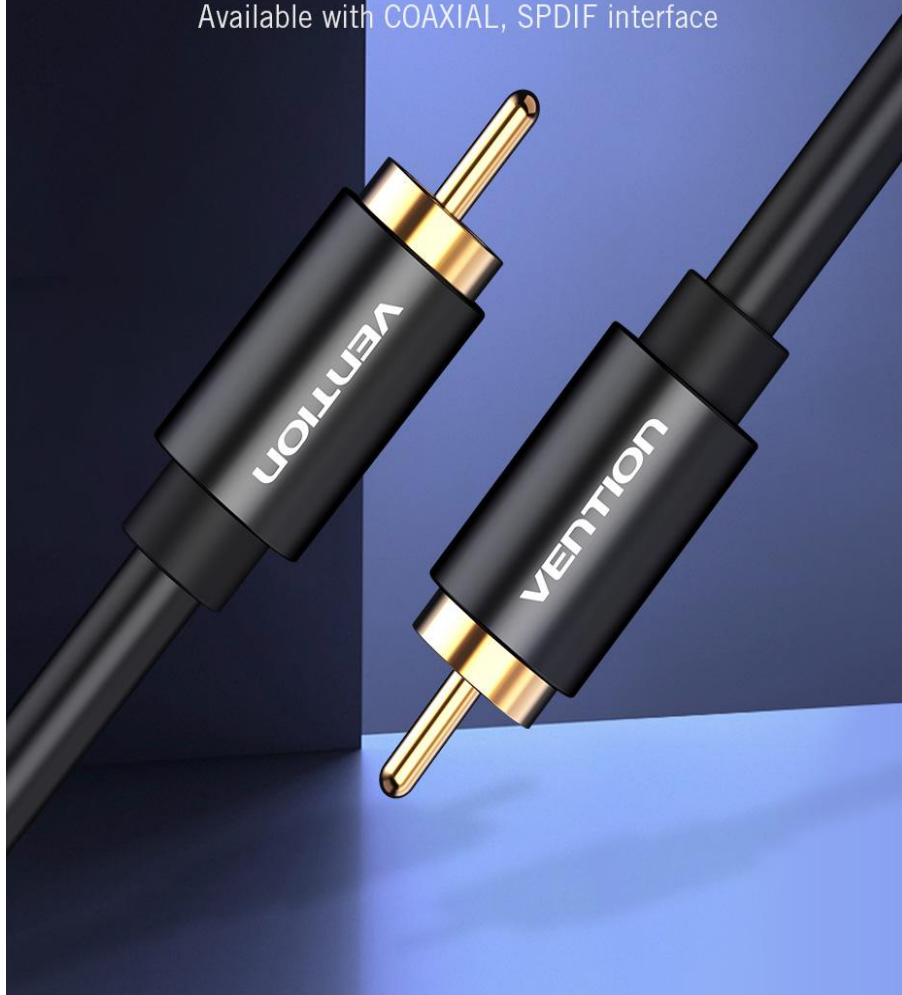

RCA Male Cable

Build your digital home theater

RCA Coaxial Audio / Video Cable

Available with COAXIAL, SPDIF interface

High Fidelity Design Pure Tone

High-fidelity design, full sound quality,
large band amplitude, pure tone

TV Connects Audio

Sound quality is clean, vocals are louder and more shocking

DVD Player Connects TV

Pure copper conductor + multilayer shielding,
clear picture quality, conductivity, anti-electromagnetic interference

Double Reinforcement

01

Aluminum Alloy Shell

Wear-resistant, pressure-resistant,
corrosion-resistant, better protection of joints

02

PVC Connector

One-piece injection molding to better
protect the cable body and avoid cable
breakage

Pure Copper Conductor

Signal transmission is stable, sound quality is pleasant

PVC Soft Jacket Cover

Wear-resistant, not easy to knot, anti-interference

Product Parameters

Brand	Vention	Conductor Material	Pure Copper
Name	RCA Coaxial	Shell Material	Aluminum Alloy
	Audio / Video Cable	Jacket Material	PVC
Model	VAB-R09	AWG	26AWG
Color	Black	OD	3.5mm
Interface Type	RCA Male	Length	1m / 1.5m / 2m
Interface Technology	Gold-plated	Warranty	1 Year
Transmission Direction	RCA to RCA	Packing	PE Bag