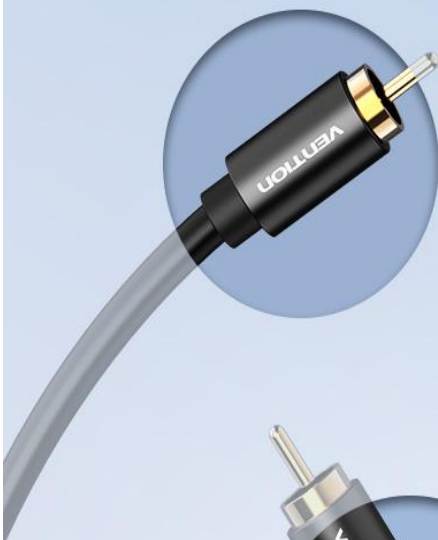

RCA Male Cable

Build your digital home theater

RCA Coaxial Audio / Video Cable

Available with COAXIAL, SPDIF interface

High Fidelity Design Pure Tone

High-fidelity design, full sound quality,
large band amplitude, pure tone

TV Connects Audio

Sound quality is clean, vocals are louder and more shocking

DVD Player Connects TV

Pure copper conductor + multilayer shielding,
clear picture quality, conductivity, anti-electromagnetic interference

Double Reinforcement

01

Aluminum Alloy Shell

Wear-resistant, pressure-resistant,
corrosion-resistant, better protection of joints

02

PVC Connector

One-piece injection molding to better
protect the cable body and avoid cable
breakage

Pure Copper Conductor

Signal transmission is stable, sound quality is pleasant

PVC Soft Jacket Cover

Wear-resistant, not easy to knot, anti-interference

Product Parameters

Brand	Vention	Conductor Material	Pure Copper
Name	RCA Coaxial	Shell Material	Aluminum Alloy
	Audio / Video Cable	Jacket Material	PVC
Model	VAB-R09	AWG	26AWG
Color	Black	OD	3.5mm
Interface Type	RCA Male	Length	1m / 1.5m / 2m
Interface Technology	Gold-plated	Warranty	1 Year
Transmission Direction	RCA to RCA	Packing	PE Bag