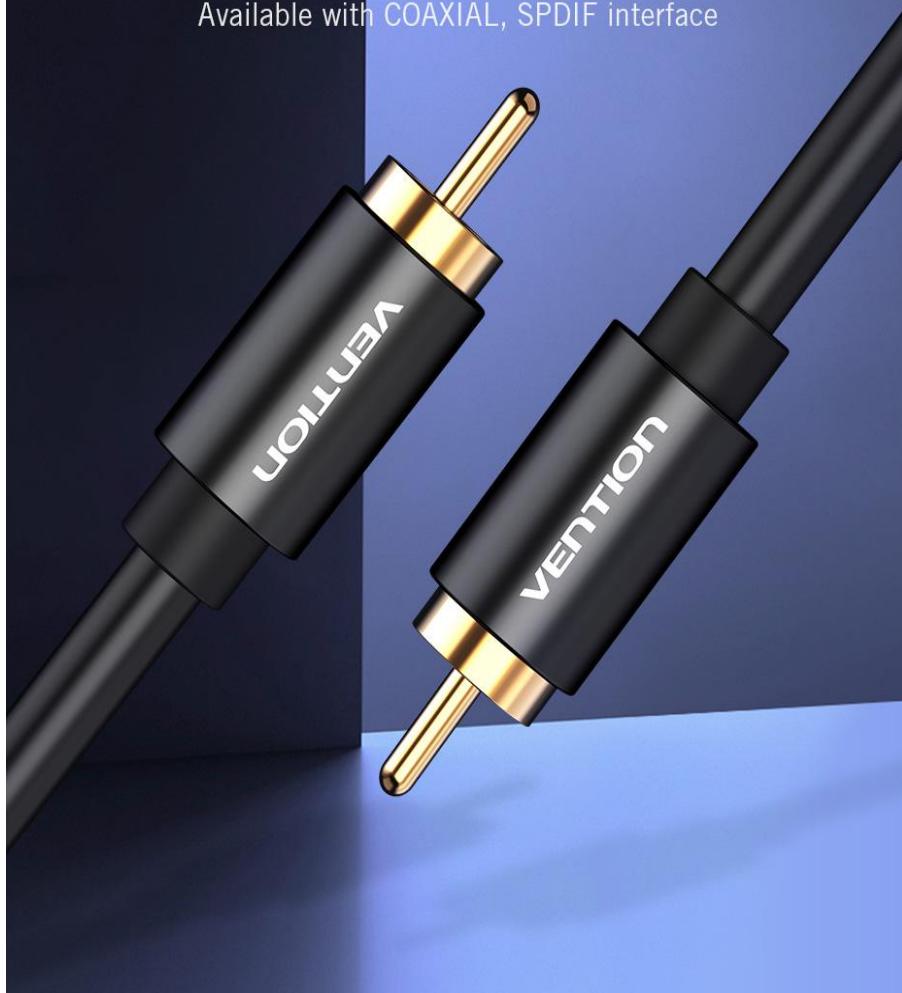

RCA Male Cable

Build your digital home theater

RCA Coaxial Audio / Video Cable

Available with COAXIAL, SPDIF interface

High Fidelity Design Pure Tone

High-fidelity design, full sound quality,
large band amplitude, pure tone

TV Connects Audio

Sound quality is clean, vocals are louder and more shocking

DVD Player Connects TV

Pure copper conductor + multilayer shielding,
clear picture quality, conductivity, anti-electromagnetic interference

Double Reinforcement

01

Aluminum Alloy Shell

Wear-resistant, pressure-resistant,
corrosion-resistant, better protection of joints

02

PVC Connector

One-piece injection molding to better
protect the cable body and avoid cable
breakage

Pure Copper Conductor

Signal transmission is stable, sound quality is pleasant

PVC Soft Jacket Cover

Wear-resistant, not easy to knot, anti-interference

Product Parameters

Brand	Vention	Conductor Material	Pure Copper
Name	RCA Coaxial	Shell Material	Aluminum Alloy
	Audio / Video Cable	Jacket Material	PVC
Model	VAB-R09	AWG	26AWG
Color	Black	OD	3.5mm
Interface Type	RCA Male	Length	1m / 1.5m / 2m
Interface Technology	Gold-plated	Warranty	1 Year
Transmission Direction	RCA to RCA	Packing	PE Bag