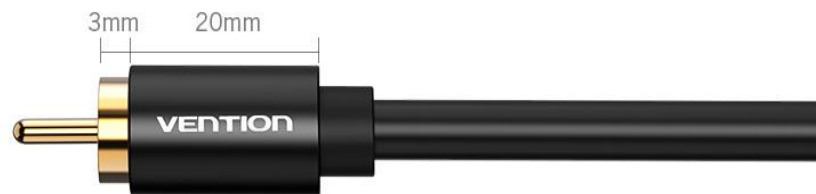

Pure Copper Conductor

Signal transmission is stable, sound quality is pleasant

PVC Soft Jacket Cover

Wear-resistant, not easy to knot, anti-interference

Product Parameters

Brand	Vention	Conductor Material	Pure Copper
Name	RCA Coaxial	Shell Material	Aluminum Alloy
	Audio / Video Cable	Jacket Material	PVC
Model	VAB-R09	AWG	26AWG
Color	Black	OD	3.5mm
Interface Type	RCA Male	Length	1m / 1.5m / 2m
Interface Technology	Gold-plated	Warranty	1 Year
Transmission Direction	RCA to RCA	Packing	PE Bag

* All data are from Vention laboratory

* Sizes above are hand measurement, there might be slight tolerance

Length	Art.No.	EAN Code
1m	VAB-R09-B100	6922794740808
1.5m	VAB-R09-B150	6922794740815
2m	VAB-R09-B200	6922794740822