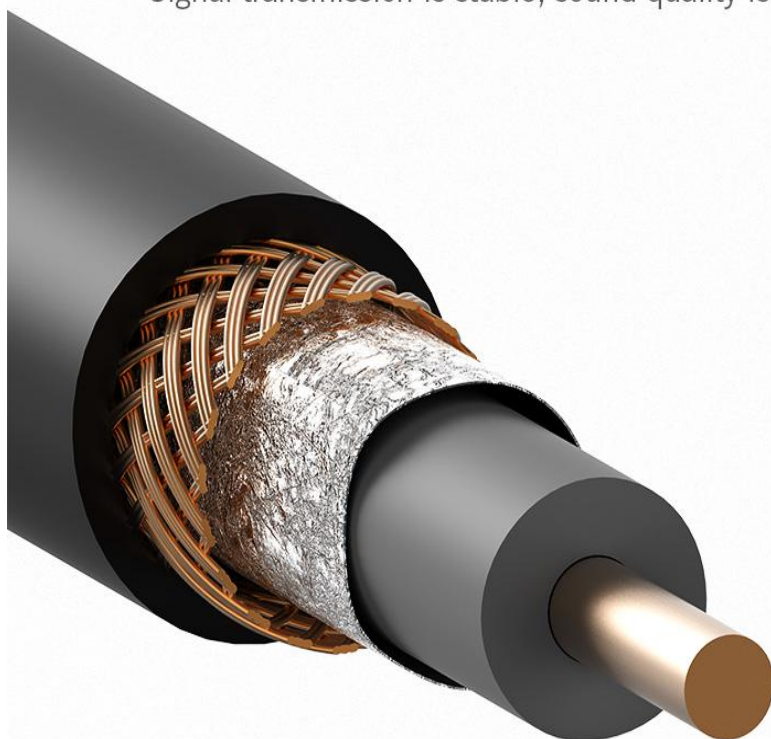

TV Connects Audio

Sound quality is clean, vocals are louder and more shocking

DVD Player Connects TV

Pure copper conductor + multilayer shielding,
clear picture quality, conductivity, anti-electromagnetic interference

Double Reinforcement

01

Aluminum Alloy Shell

Wear-resistant, pressure-resistant,
corrosion-resistant, better protection of joints

02

PVC Connector

One-piece injection molding to better
protect the cable body and avoid cable
breakage

Pure Copper Conductor

Signal transmission is stable, sound quality is pleasant

PVC Soft Jacket Cover

Wear-resistant, not easy to knot, anti-interference

Product Parameters

Brand	Vention	Conductor Material	Pure Copper
Name	RCA Coaxial	Shell Material	Aluminum Alloy
	Audio / Video Cable	Jacket Material	PVC
Model	VAB-R09	AWG	26AWG
Color	Black	OD	3.5mm
Interface Type	RCA Male	Length	1m / 1.5m / 2m
Interface Technology	Gold-plated	Warranty	1 Year
Transmission Direction	RCA to RCA	Packing	PE Bag