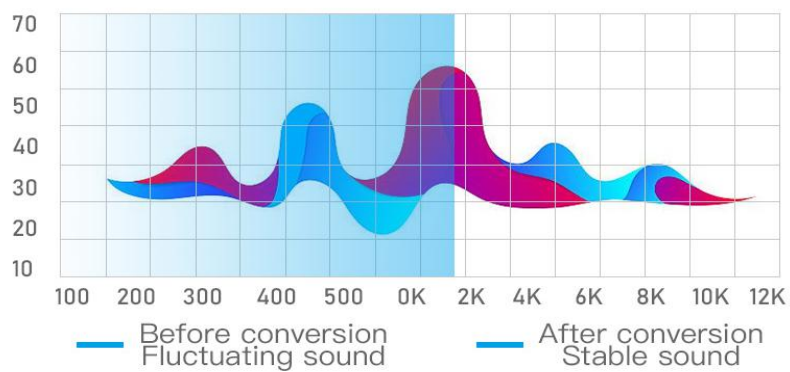

2.5mm Male to 3.5mm Female Adapter

Hi-Fi design

2.5mm Male to 3.5mm Female Adapter

Dual conversion

Pure tone

Gold-plated interface

Hi-Fi Sound Quality

Copper conductor with gold-plated surface ensures a better transmission performance and lossless signal