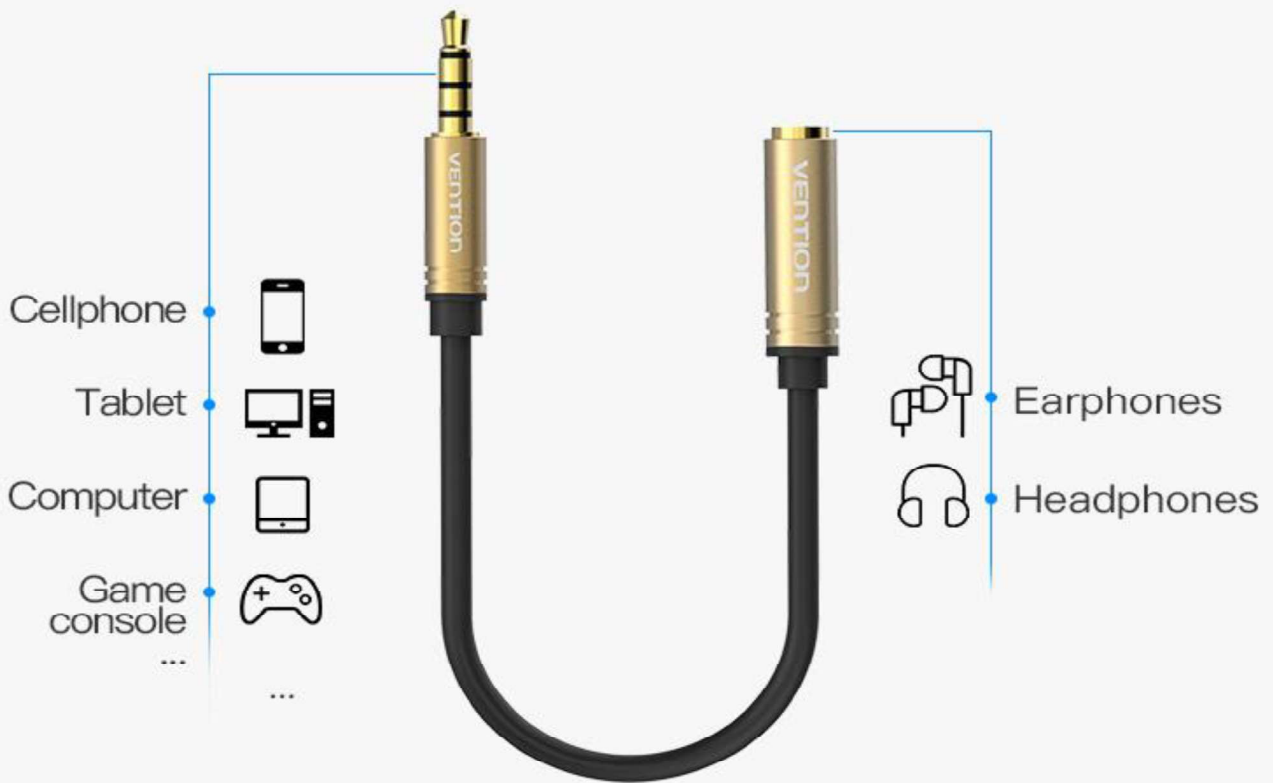

Enamelled Copper Conductor

Transmission of pure sound signals

Enamelled copper

TPE jacke

Applicable Devices

Product Parameters

Brand: Vention

Name: 3.5mm CTIA-OMTP Audio Convert Cable

Model: VAB-S06-B010/W010

Appearance Color: Black/White

Interface Type: 3.5mm male; 3.5mm female

Interface Process: Gold plated

Shell Material: Aluminium alloy

Conductor Material: Enamelled copper

Jacket: TPE