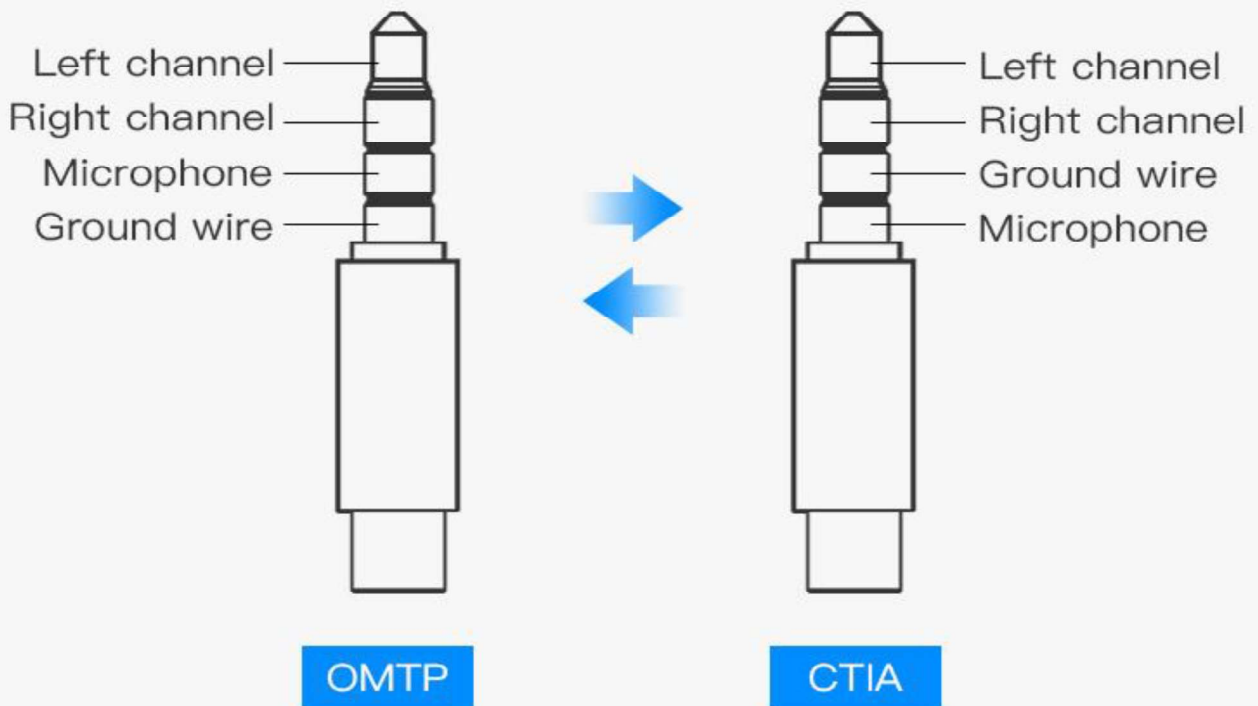

3.5mm CTIA-OMTP Audio Cable 0.1M Black

Solve the compatibility problem
OMTP ↔ **CTIA**
3.5mm Audio Convert Cable

iPhone Earphones

Connect Android tablet
Compatible with more devices

OMTP ↔ CTIA

When the earphones are not compatible with the phone
Need to connect convert cable

Enamelled Copper Conductor

Transmission of pure sound signals

Enamelled copper

TPE jacke

Applicable Devices

Product Parameters

Brand: Vention

Name: 3.5mm CTIA-OMTP Audio Convert Cable

Model: VAB-S06-B010/W010

Appearance Color: Black/White

Interface Type: 3.5mm male; 3.5mm female

Interface Process: Gold plated

Shell Material: Aluminium alloy

Conductor Material: Enamelled copper

Jacket: TPE