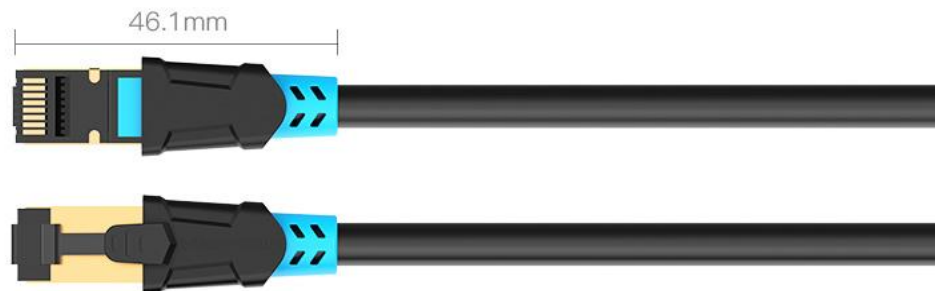

Soft and Strong Cable

Environment PVC line body, ensure longer service life

Gold Plated Contacts

Highly wear resistant, ensure stable transmission

Product Parameters

| | |
|-------------------|-------------------------------|
| Brand | Vention |
| Name | CAT6 Gigabit Ethernet Cable |
| Model | VAP-A06 |
| Appearance Color | Black/Blue |
| Interface Type | RJ45 |
| Conductor | Pure Copper |
| Core | 8-core Twisted Pair |
| Shield | Aluminum Foil + Metal Braided |
| Transmission Rate | 1000Mbps |
| Broadband | 250MHz |
| Warranty | One Year |
| Packing | PE Bag |

* All data are from Vention laboratory

* Sizes above are hand measurement, there might be slight tolerance

| Length | Art.No. | EAN Code |
|--------|---------------|---------------|
| 0.75m | VAP-A06-B075 | 6922794729322 |
| 1m | VAP-A06-B100 | 6922794729339 |
| 1.5m | VAP-A06-B150 | 6922794729346 |
| 2m | VAP-A06-B200 | 6922794729353 |
| 3m | VAP-A06-B300 | 6922794729360 |
| 5m | VAP-A06-B500 | 6922794729377 |
| 8m | VAP-A06-B800 | 6922794729384 |
| 10m | VAP-A06-B1000 | 6922794729391 |
| 15m | VAP-A06-B1500 | 6922794729414 |
| 20m | VAP-A06-B2000 | 6922794729421 |
| 25m | VAP-A06-B2500 | 6922794729438 |
| 30m | VAP-A06-B3000 | 6922794729445 |
| 35m | VAP-A06-B3500 | 6922794729452 |