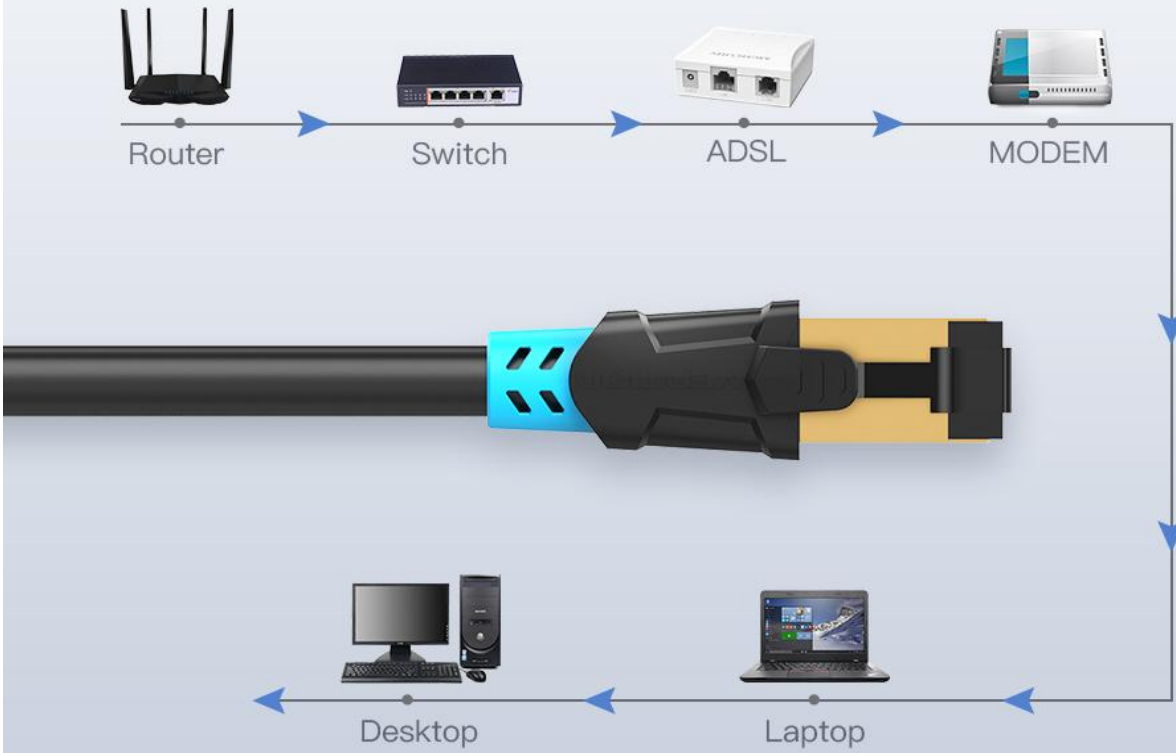

Up to 1000Mbps transmission rate

Online Game

Fast Download

HD Video

Universal Compatibility

For all devices with RJ45 Network Interface

Double Shielding

8-core twisted pair structure provides less signal losses

Soft and Strong Cable

Environment PVC line body, ensure longer service life

Gold Plated Contacts

Highly wear resistant, ensure stable transmission

Product Parameters

| | |
|-------------------|-------------------------------|
| Brand | Vention |
| Name | CAT6 Gigabit Ethernet Cable |
| Model | VAP-A06 |
| Appearance Color | Black/Blue |
| Interface Type | RJ45 |
| Conductor | Pure Copper |
| Core | 8-core Twisted Pair |
| Shield | Aluminum Foil + Metal Braided |
| Transmission Rate | 1000Mbps |
| Broadband | 250MHz |
| Warranty | One Year |
| Packing | PE Bag |