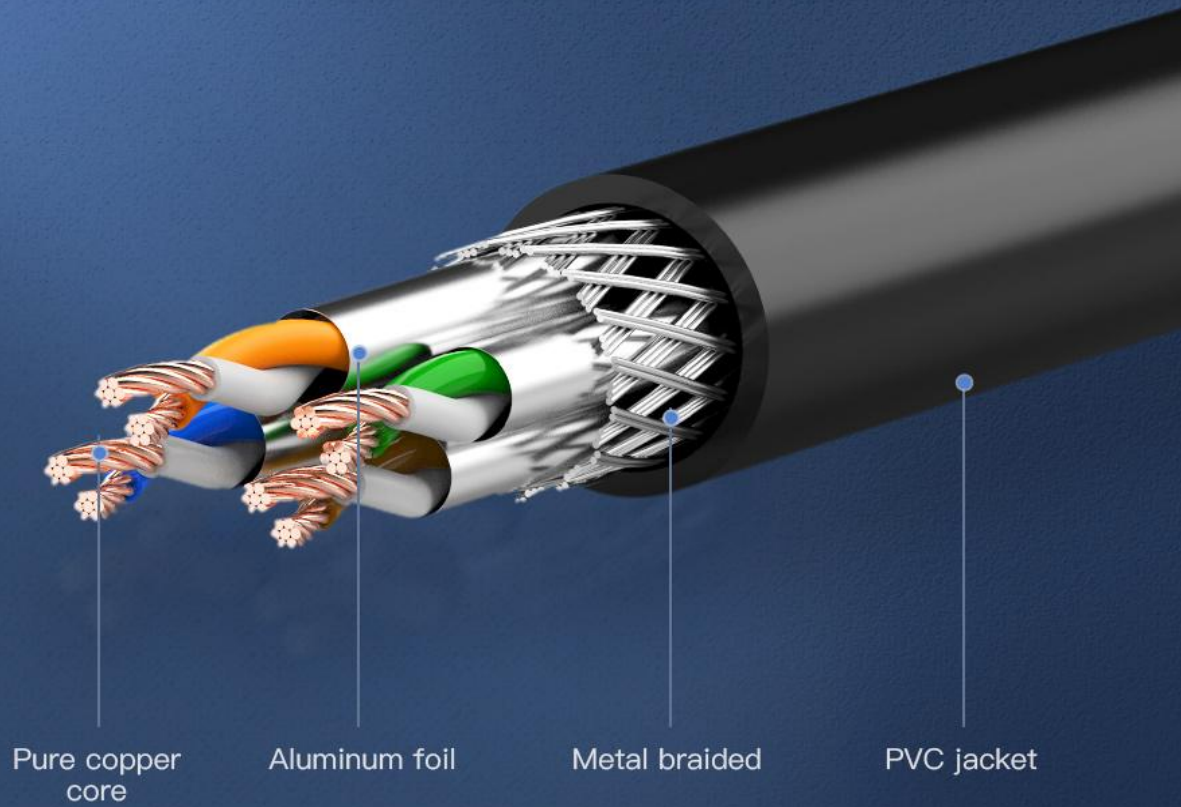

CAT6 SFTP Patch Cord Cable

C A T 6 G I G A B I T E T H E R N E T C A B L E

Faster Speed Ethernet Cable

CAT 6 1000Mbps

Fast
Download

Gold Plated
Contacts

Twisted
Pairs

Gigabit Ethernet Access

Up to 1000Mbps transmission rate

Online Game

Fast Download

HD Video

Universal Compatibility

For all devices with RJ45 Network Interface

Double Shielding

8-core twisted pair structure provides less signal losses

Soft and Strong Cable

Environment PVC line body, ensure longer service life

Gold Plated Contacts

Highly wear resistant, ensure stable transmission

Product Parameters

| | |
|-------------------|-------------------------------|
| Brand | Vention |
| Name | CAT6 Gigabit Ethernet Cable |
| Model | VAP-A06 |
| Appearance Color | Black/Blue |
| Interface Type | RJ45 |
| Conductor | Pure Copper |
| Core | 8-core Twisted Pair |
| Shield | Aluminum Foil + Metal Braided |
| Transmission Rate | 1000Mbps |
| Broadband | 250MHz |
| Warranty | One Year |
| Packing | PE Bag |

* All data are from Vention laboratory

* Sizes above are hand measurement, there might be slight tolerance

| Length | Art.No. | EAN Code |
|--------|---------------|---------------|
| 0.75m | VAP-A06-B075 | 6922794729322 |
| 1m | VAP-A06-B100 | 6922794729339 |
| 1.5m | VAP-A06-B150 | 6922794729346 |
| 2m | VAP-A06-B200 | 6922794729353 |
| 3m | VAP-A06-B300 | 6922794729360 |
| 5m | VAP-A06-B500 | 6922794729377 |
| 8m | VAP-A06-B800 | 6922794729384 |
| 10m | VAP-A06-B1000 | 6922794729391 |
| 15m | VAP-A06-B1500 | 6922794729414 |
| 20m | VAP-A06-B2000 | 6922794729421 |
| 25m | VAP-A06-B2500 | 6922794729438 |
| 30m | VAP-A06-B3000 | 6922794729445 |
| 35m | VAP-A06-B3500 | 6922794729452 |