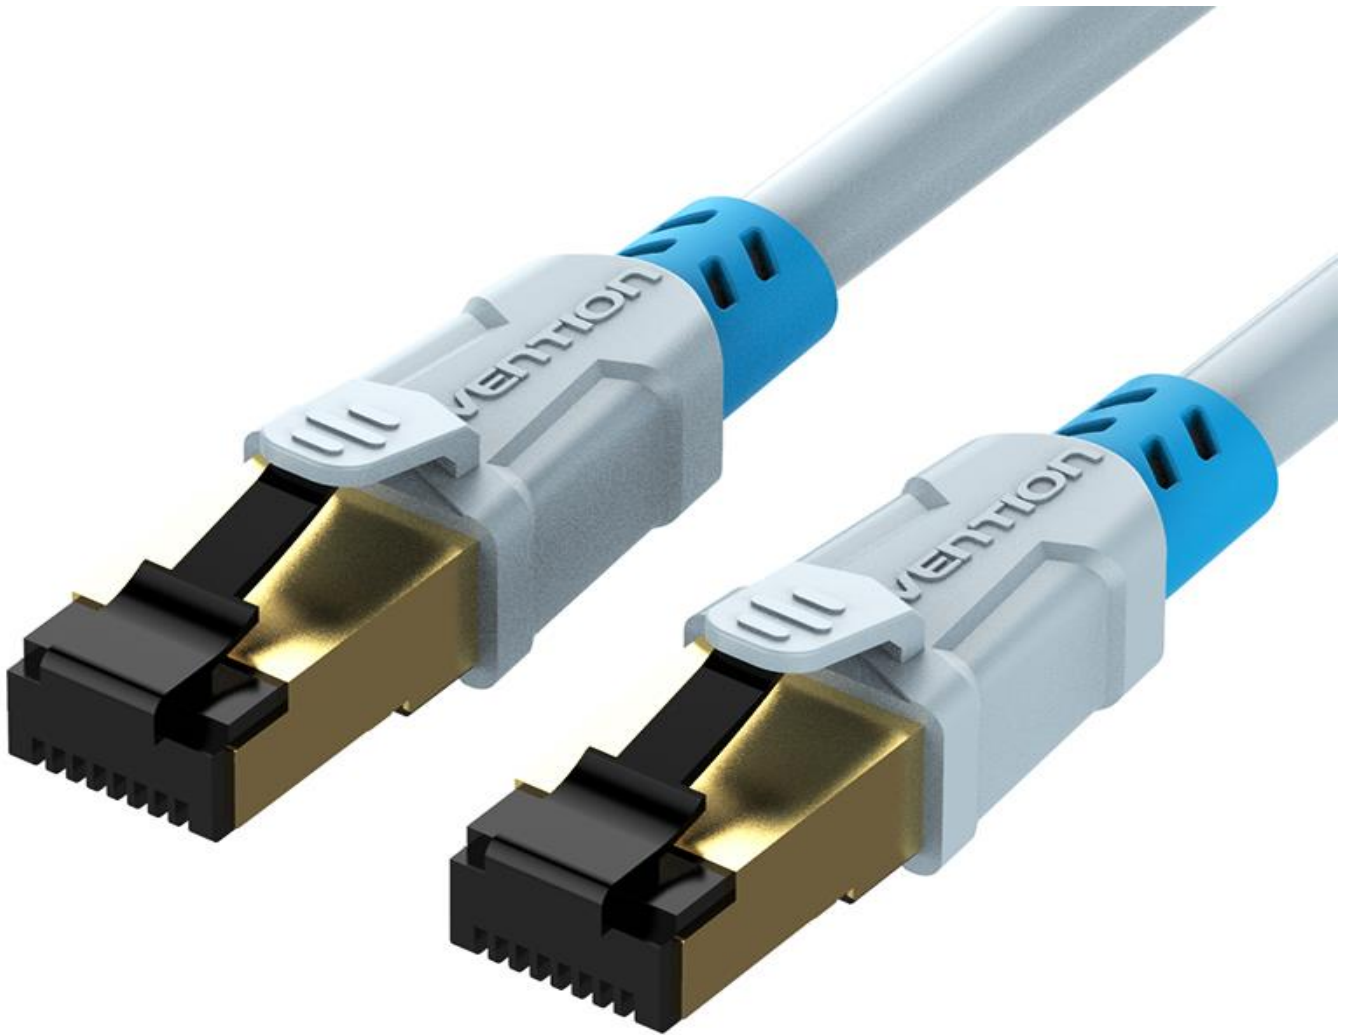

CAT6 SFTP Patch Cord Cable

Product Parameters

Brand	Vention
Name	CAT6 Gigabit Ethernet Cable
Model	VAP-A06
Appearance Color	Black/Blue
Interface Type	RJ45
Conductor	Pure Copper
Core	8-core Twisted Pair
Shield	Aluminum Foil + Metal Braided
Transmission Rate	1000Mbps
Broadband	250MHz
Warranty	One Year
Packing	PE Bag

* All data are from Vention laboratory

Length	Art.No.	EAN Code
0.75m	VAP-A06-S075	6922794714267
1m	VAP-A06-S100	6922794714274
1.5m	VAP-A06-S150	6922794714281
2m	VAP-A06-S200	6922794714298
3m	VAP-A06-S300	6922794714304
5m	VAP-A06-S500	6922794714311
10m	VAP-A06-S1000	6922794714335
15m	VAP-A06-S1500	6922794714359

Package Contents

CAT6 SFTP Patch Cord Cable

Packaging Information

Packing Dimension	cm
Packing Weight	kg
Carton Dimension	48*29*30cm
Carton Qty	100pcs(0.75m,1m,1.5m),80pcs(2m),60pcs(3m), 50pcs(5m)
Carton Weight	5-6kgs(0.75m,1m,1.5m), 7-8kgs(2m-5m)
Package	PE Bag