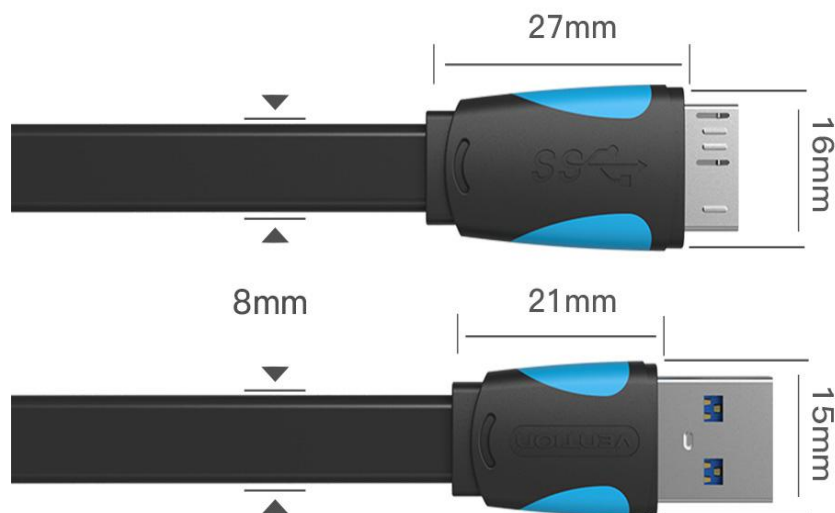

Product Description

Brand: Vention

Name: Micro USB3.0 cable

Model: VAS-A12

Color: black & white

Length: 0.25m-2m

Inner Wire: Tinned-copper

Jacket: PVC

Interface: USB3.0; Micro USB3.0

Warranty Period: 10 years

Packaging: PE bag

Product Dimension

Length	Art.No.	EAN Code
0.25m	VAS-A12-B025	6922794715943
0.5	VAS-A12-B050	6922794716728
1m	VAS-A12-B100	6922794715950
1.5m	VAS-A12-B150	6922794715967
2m	VAS-A12-B200	6922794715974

Package Contents

USB Cable x 1

Packaging Information

Packing Dimension	mm
Packing Weight	kg
Carton Dimension	48*29*30mm
Carton Qty	400pcs(0.25m) 300pcs(0.5m) 300pcs(1m) 200pcs(1.5m) 150(2m)
Carton Weight	8kg
Package	PE bag

www.ventioncable.com