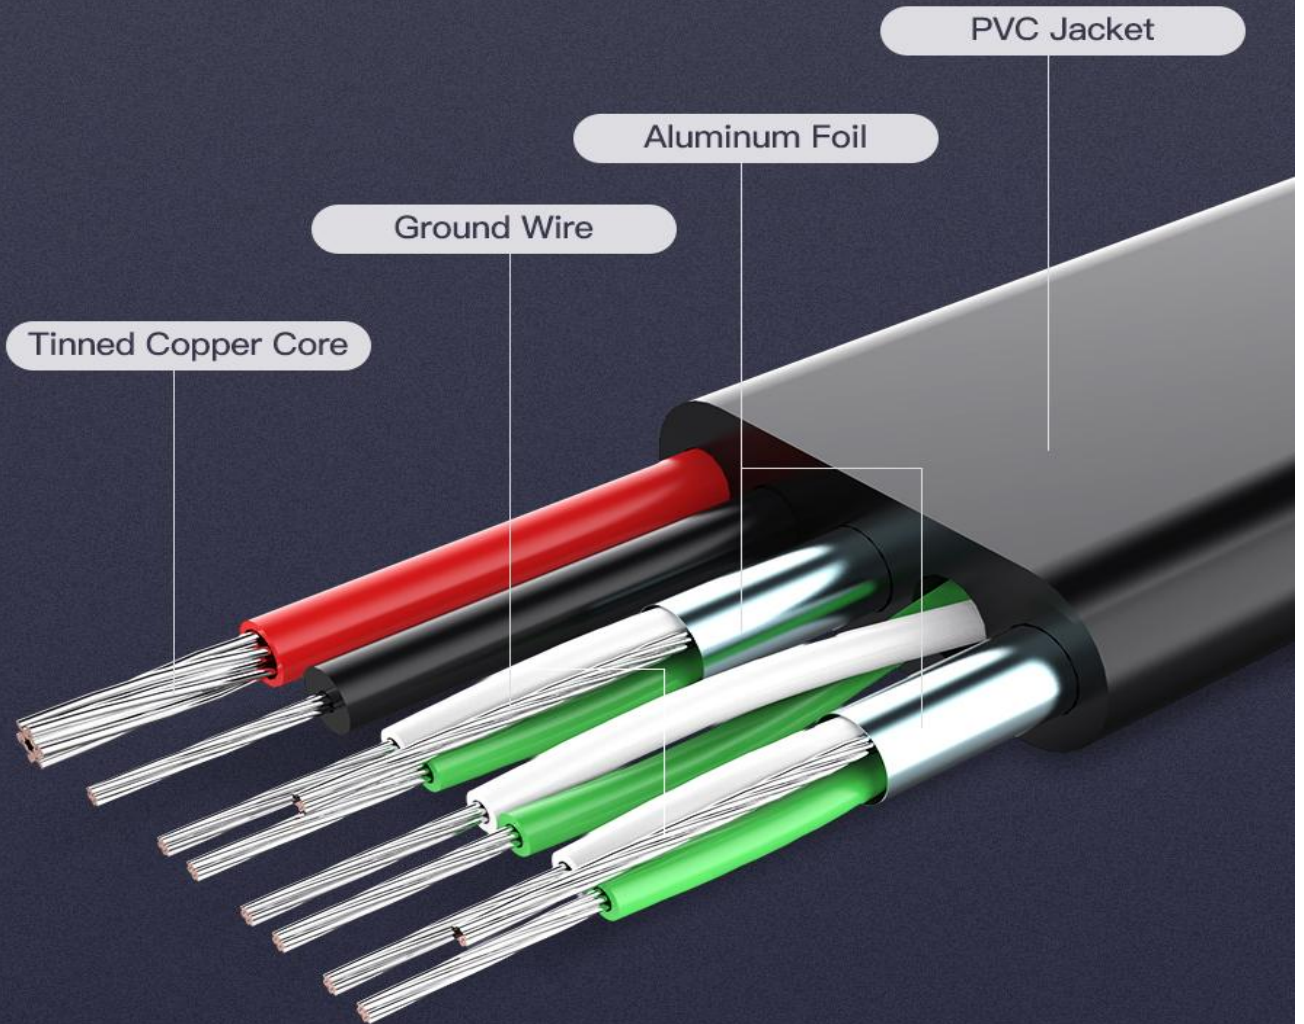

Exquisite Workmanship

Triple shielding anti-interference