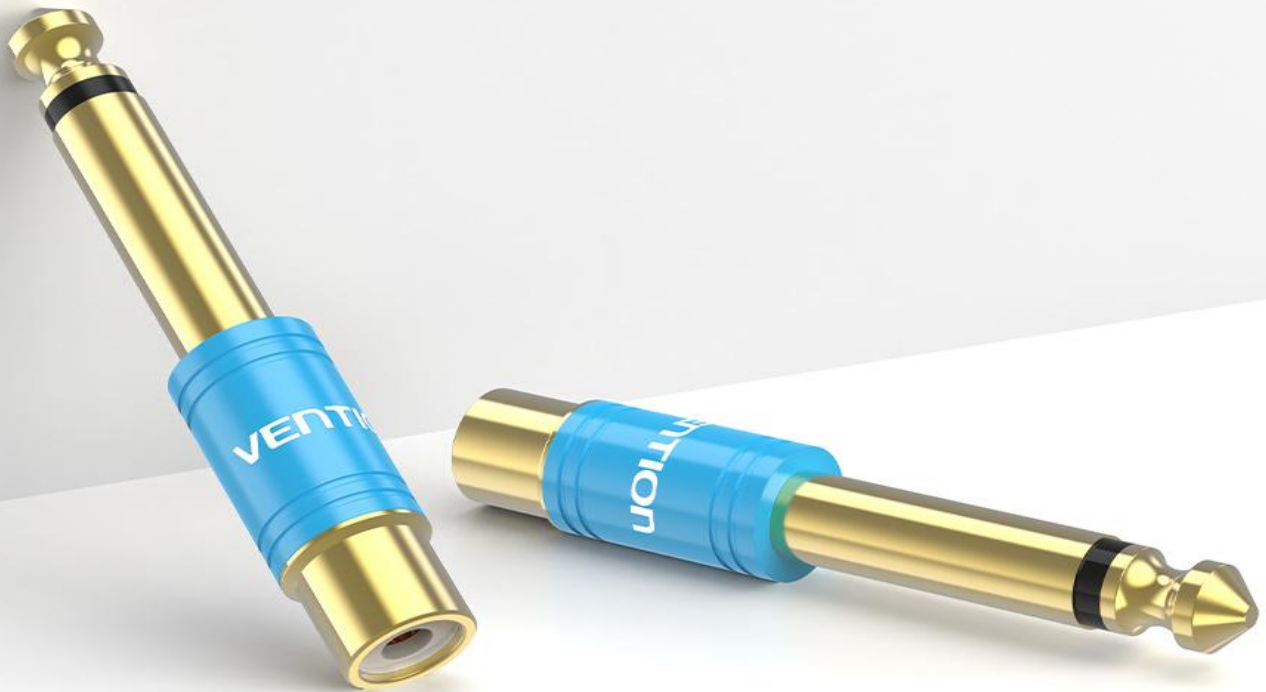

6.5mm Male to RCA Female Audio Adapter

# 6.5mm Male to RCA Female Audio Adapter

Hi-Fi sound quality without noise

Gold-plated  
connector

Universal  
compatibility

Plug  
and Play

Portable

# Mixer and Speaker /Power Amplifier Connection

Stereo sound quality provides life-like audio feast

# Product Size

**Brand:** Vention

**Name:** 6.5mm Male to RCA Female Audio Adapter

**Model:** VDD-C03

**Color:** Blue

**Interface:** 6.5mm Male/RCA Female

**Interface Technics:** Gold-plated

**Body Material:** Copper