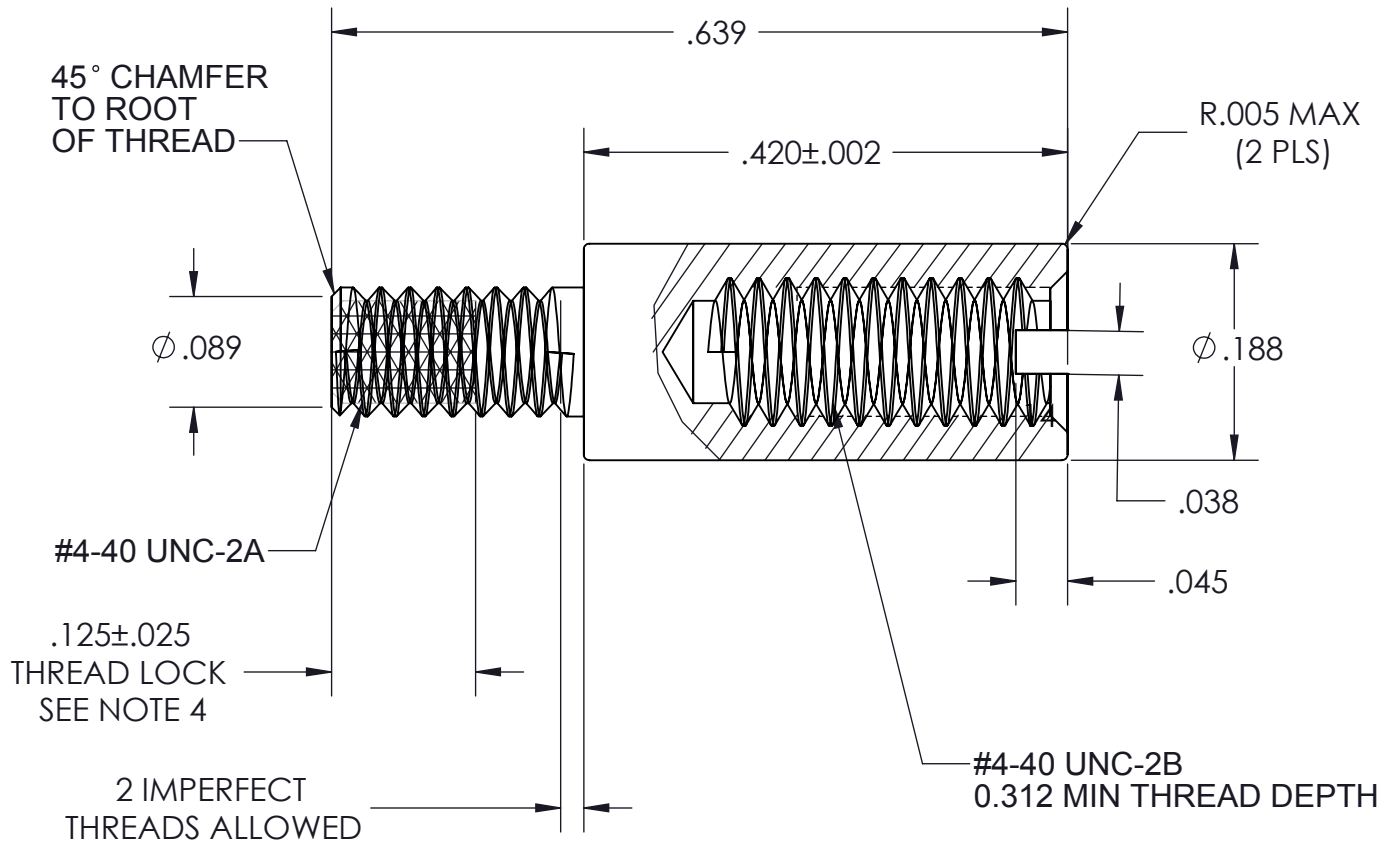

**NOTES:**

1. MATERIAL: 300 SERIES STAINLESS STEEL PER AISI.
2. FINISH: CLEAR PASSIVATE PER QQ-P-35B, TYPE II.
3. REMOVE ALL BURRS AND SHARP EDGES.
4. MACHINE APPLY LOCTITE DRI-LOC 204 OR EQUIVALENT TO THREADS AS SHOWN.
5. KIT P/N 18159
6. BAG P/N 19135
7. DIMENSIONS ARE INCHES ONLY.

DRAWN BY	DATE	 <b>VICOR</b>		SWD
Lap Nguyen	11/24/1997	<b>STANDOFF, .420 LG MALE-FEMALE</b>		
UNLESS OTHERWISE SPECIFIED DIMENSIONS ARE : INCH / [MM]		SIZE	CAGE CODE	DWG NO
TOLERANCES ARE: DECIMALS X.XX [X.X] = ±0.01 [0.25] ANGLES ±1° X.XXX [X.XX] = ±0.005 [0.127]		<b>A</b>	<b>67131</b>	<b>18122</b>
THIRD ANGLE PROJECTION 		SCALE 6:1		REV <b>4</b>
DO NOT SCALE DRAWING		SHEET 1 OF 1		