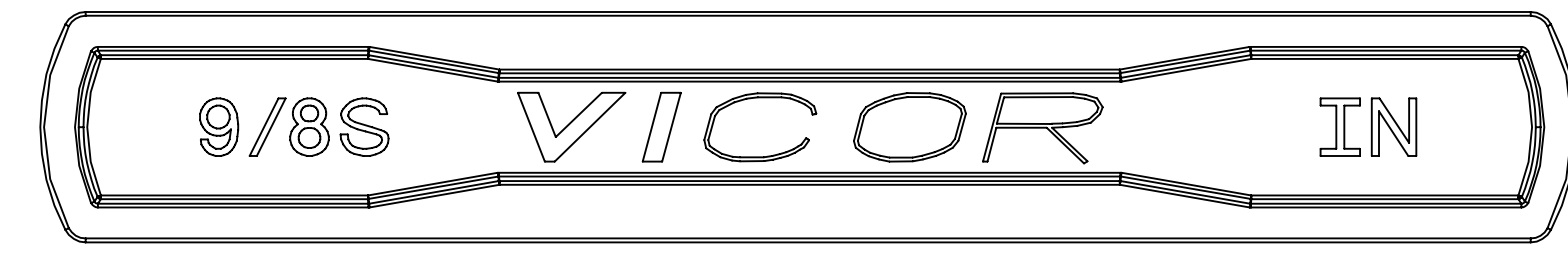

REV.	DESCRIPTION	DATE	APPROVED
2	REVISED PER E080070	SA 01/15/08	REJH
3	REVISED PER E091753	JS 09/29/09	REJH
4	REVISED PER E092276	JS 12/30/09	REJH
5	REVISED PER E120065	VSS 01/20/12	KUK

DASH NO.	SOCKET BODY LENGTH INCH/MM	DIM "A" INCH/MM	DIM "B" INCH/MM	INPUT	OUTPUT	KIT #
-01	.100/2.54	.243/6.17	.243/6.17	18374	18382	18362
-02	.135/3.43	.278/7.06	.278/7.06	18375	18383	18363

1. NOTE:
1. MATERIALS: INMATES: PPS RYTON 7
     SOCKETS: BE-CU #25, Au PLATED.
  2. FULLY SEAT SOCKET INTO INMATE HEADER.
  3. ROHS COMPLIANT PER CST-0001 LATEST REVISION.

DRAWN BY: LAP NGUYEN DATE: 6/99
UNLESS OTHERWISE SPECIFIED DIMENSIONS ARE: INCH / (MM)
TOLERANCES ARE: DECIMALS ANGLES
XXX (X.X) = +0.01 (0.25) ±1°
XXXX (X.XX) = ±0.005 (0.127)
THIRD ANGLE PROJECTION
DO NOT SCALE DRAWING

SCALE: 4:1

CAGE CODE: 67131 DWG NO: 18483-XX REV: 5
SHEET 1 OF 1

VICOR