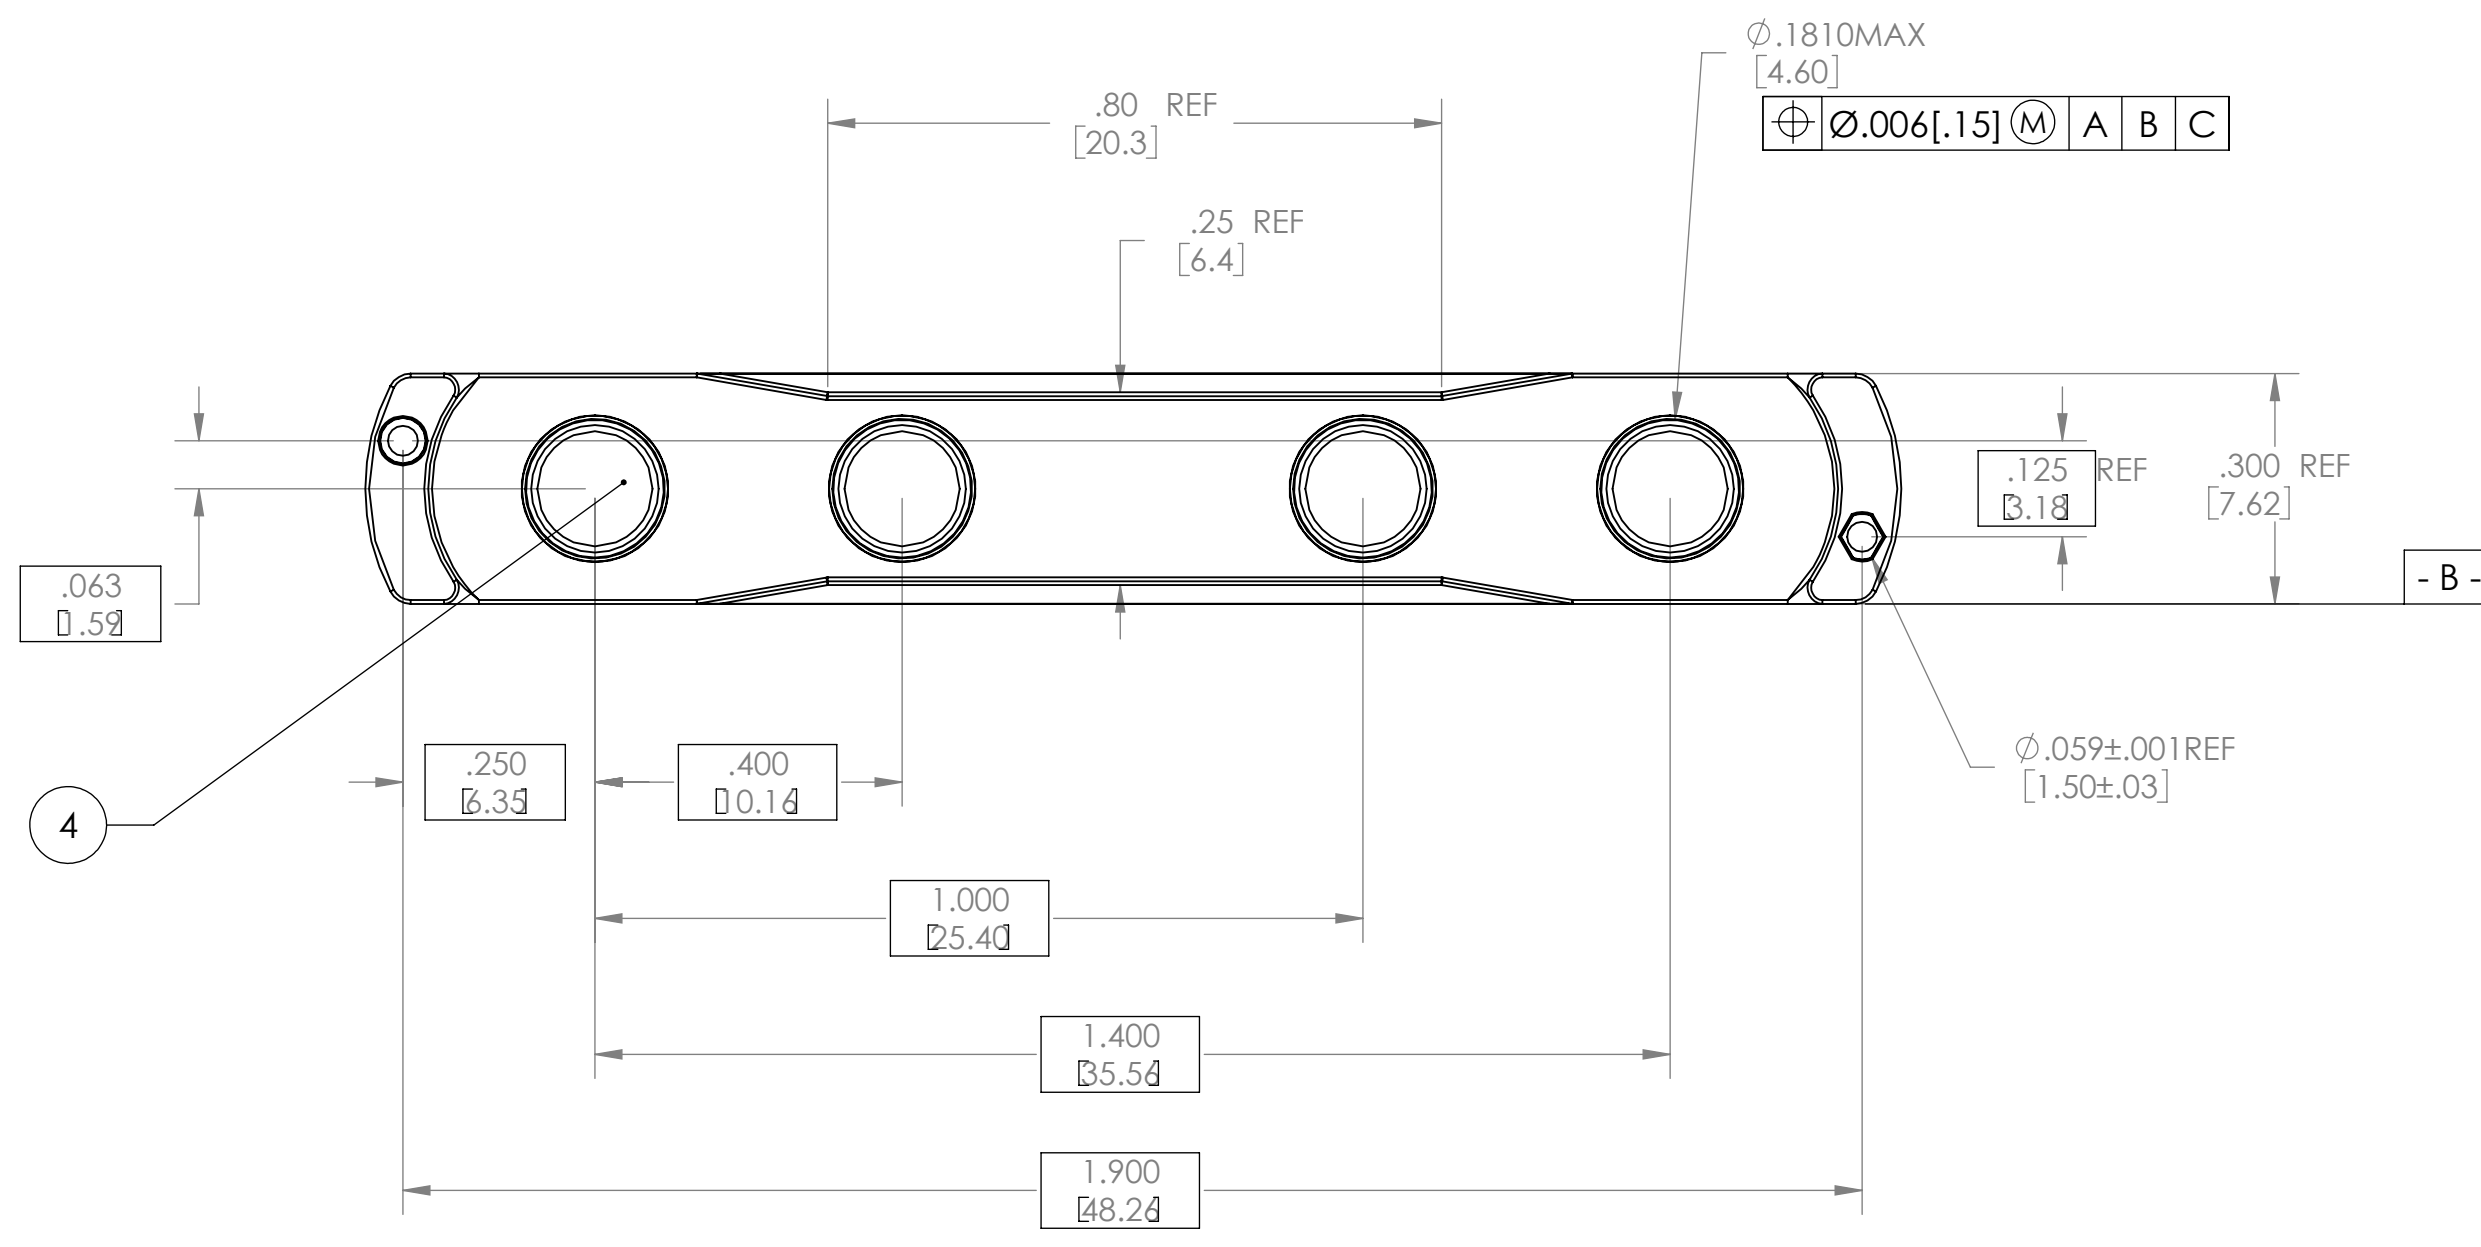

REV.	DESCRIPTION	DATE	APPROVED
2	REVISED PER E080070	SA 01/15/08	REJH
3	REVISED PER E091753	JS 09/29/09	REJH
4	REVISED PER E092276	JS 12/30/09	REJH
5	REVISED PER E120065	VSS 01/20/12	KUK

DASH NO.	SOCKET BODY LENGTH INCH/MM	DIM "A" INCH/MM	DIM "B" INCH/MM	INPUT	OUTPUT	KIT #
-01	.100/2.54	.243/6.17	.243/6.17	18374	18382	18362
-02	.135/3.43	.278/7.06	.278/7.06	18375	18383	18363

1. NOTE:
1. MATERIALS: INMATES: PPS RYTON 7
     SOCKETS: BE-CU #25, Au PLATED.
  2. FULLY SEAT SOCKET INTO INMATE HEADER.
  3. ROHS COMPLIANT PER CST-0001 LATEST REVISION.

DRAWN BY: LAP NGUYEN DATE: 6/99
UNLESS OTHERWISE SPECIFIED DIMENSIONS ARE: INCH / (MM)
TOLERANCES ARE: DECIMALS ANGLES
XXX (X.X) = +0.01 (0.25) ±1°
XXXX (X.XX) = ±0.005 (0.127)
THIRD ANGLE PROJECTION
DO NOT SCALE DRAWING

SCALE: 4:1

CAGE CODE: 67131 DWG NO: 18483-XX REV: 5
SHEET 1 OF 1

VICOR