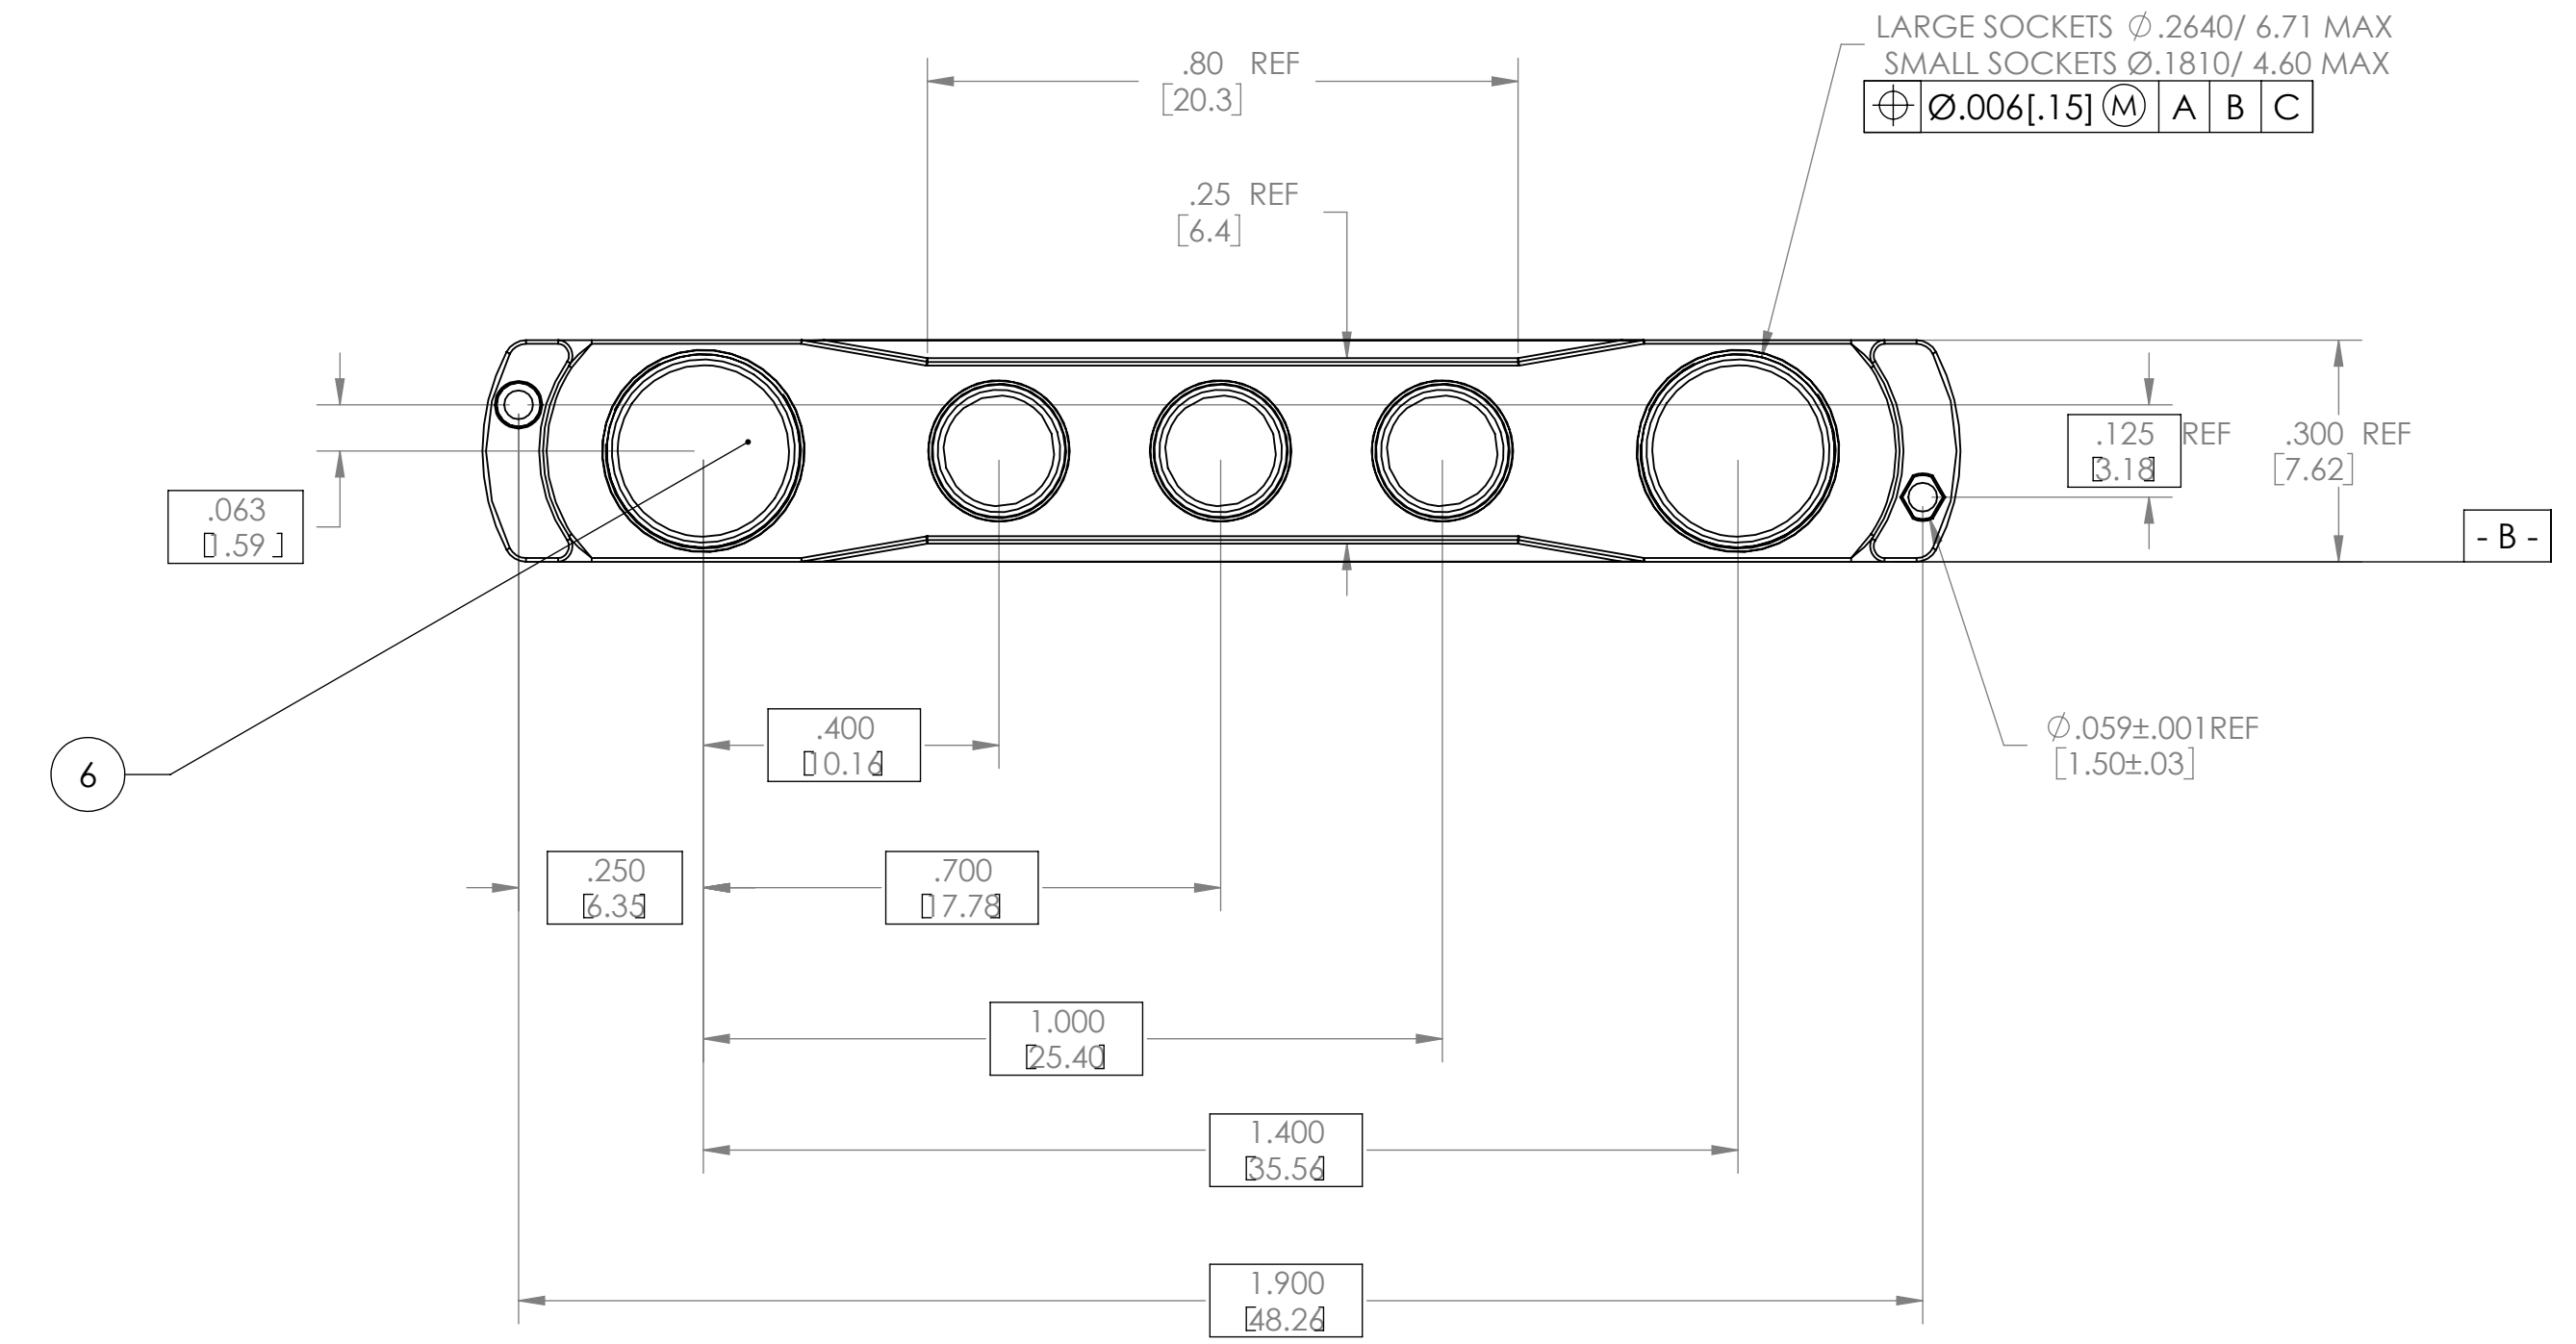

REV.	DESCRIPTION	DATE	APPROVED
2	REVISED PER E080070	SA 01/15/08	REJH
3	REVISED PER E091753	JS 09/29/09	REJH
4	REVISED PER E092276	JS 12/30/09	REJH
5	REVISED PER E120065	VSS 01/20/12	KUK

DASH NO.	SOCKET BODY LENGTH INCH/MM	DIM "A" INCH/MM	DIM "B" INCH/MM	INPUT	OUTPUT	KIT #
-01	.100/2.54	.243/6.17	.243/6.17	18374	18382	18362
-02	.135/3.43	.278/7.06	.278/7.06	18375	18383	18363

1. NOTE:
1. MATERIALS: INMATES: PPS RYTON 7
     SOCKETS: BE-CU #25, Au PLATED.
  2. FULLY SEAT SOCKET INTO INMATE HEADER.
  3. ROHS COMPLIANT PER CST-0001 LATEST REVISION.

DRAWN BY: LAP NGUYEN DATE: 6/99
UNLESS OTHERWISE SPECIFIED DIMENSIONS ARE: INCH / (MM)
TOLERANCES ARE: DECIMALS ANGLES
XXX (X.X) = +0.01 (0.25) ±1°
XXXX (X.XX) = ±0.005 (0.127)
THIRD ANGLE PROJECTION
DO NOT SCALE DRAWING

SCALE: 4:1

CAGE CODE: 67131 DWG NO: 18483-XX REV: 5
SHEET 1 OF 1

VICOR