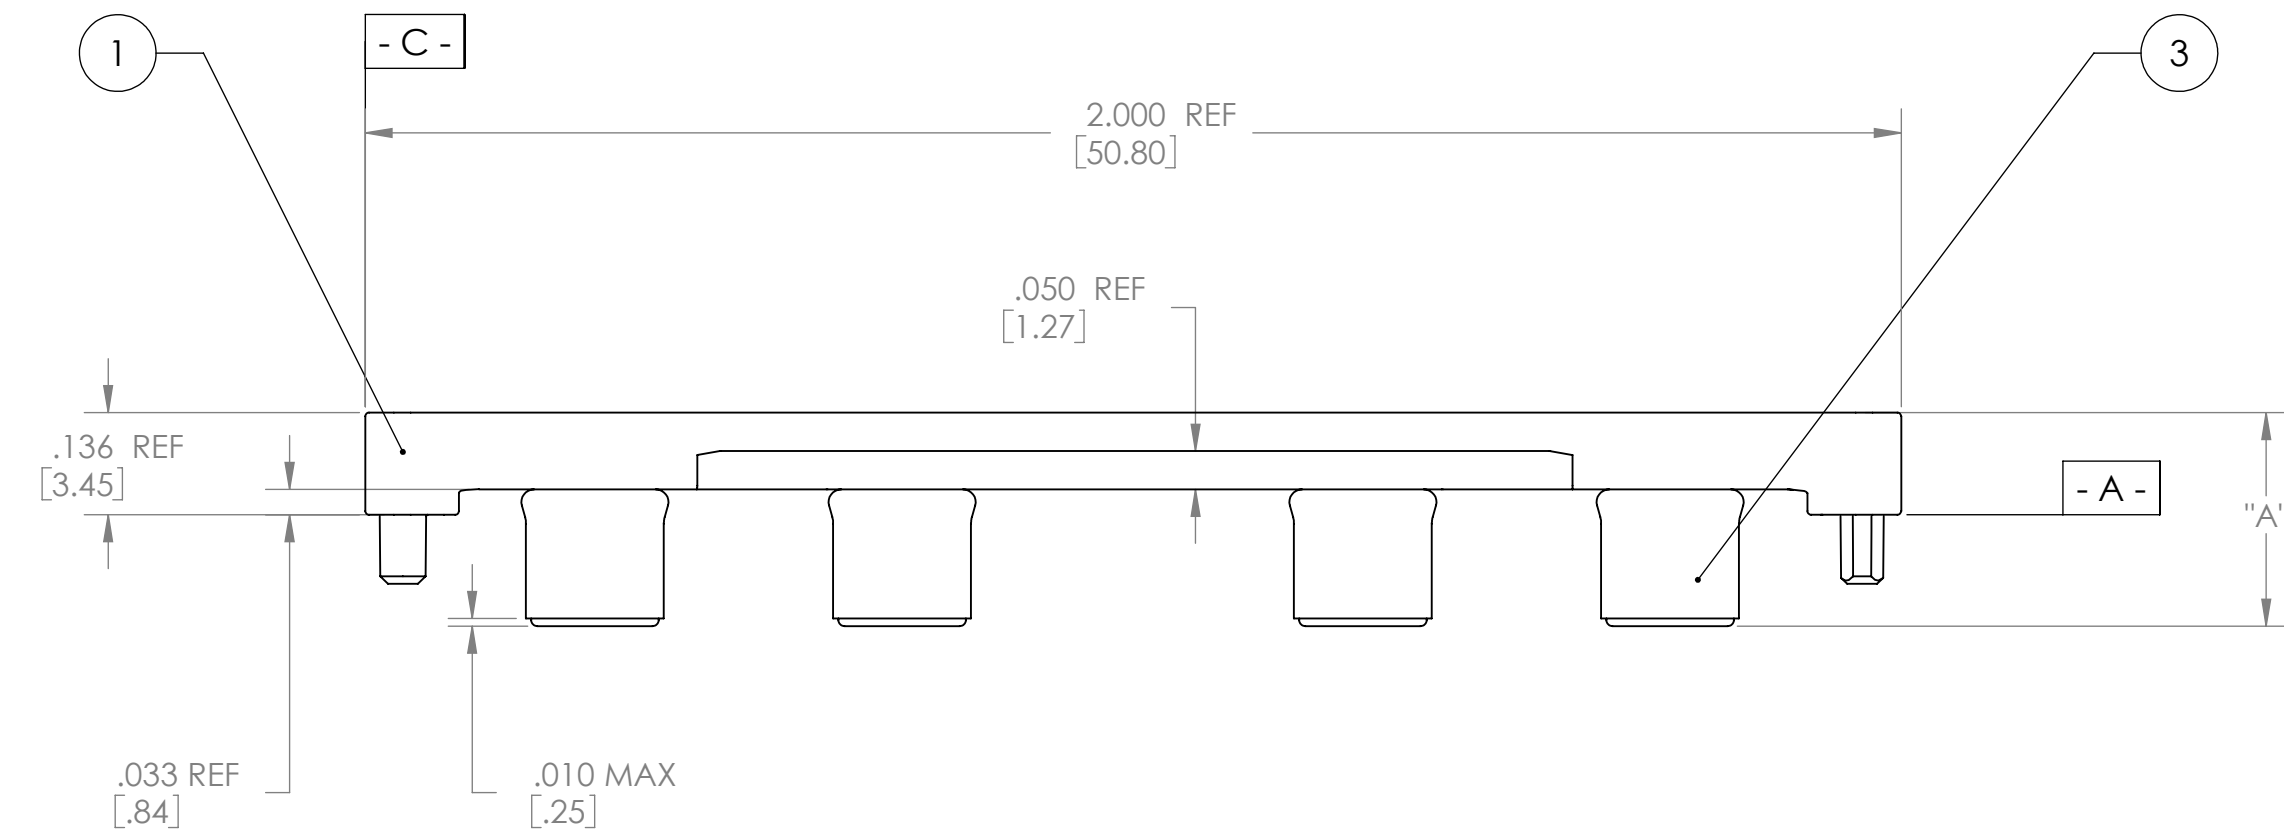

REV.	DESCRIPTION	DATE	APPROVED
2	REVISED PER E080070	SA 01/15/08	REJH
3	REVISED PER E091753	JS 09/29/09	REJH
4	REVISED PER E092276	JS 12/30/09	REJH
5	REVISED PER E120065	VSS 01/20/12	KUK

DASH NO.	SOCKET BODY LENGTH INCH/MM	DIM "A" INCH/MM	DIM "B" INCH/MM	INPUT	OUTPUT	KIT #
-01	.100/2.54	.243/6.17	.243/6.17	18374	18382	18362
-02	.135/3.43	.278/7.06	.278/7.06	18375	18383	18363

1. NOTE:
1. MATERIALS: INMATES: PPS RYTON 7
     SOCKETS: BE-CU #25, Au PLATED.
  2. FULLY SEAT SOCKET INTO INMATE HEADER.
  3. ROHS COMPLIANT PER CST-0001 LATEST REVISION.

DRAWN BY: LAP NGUYEN DATE: 6/99
UNLESS OTHERWISE SPECIFIED DIMENSIONS ARE: INCH / (MM)
TOLERANCES ARE: DECIMALS ANGLES
XXX (X.X) = +0.01 (0.25) ±1°
XXXX (X.XX) = ±0.005 (0.127)
THIRD ANGLE PROJECTION
DO NOT SCALE DRAWING

SCALE: 4:1

CAGE CODE: 67131 DWG NO: 18483-XX REV: 5
SHEET 1 OF 1

VICOR