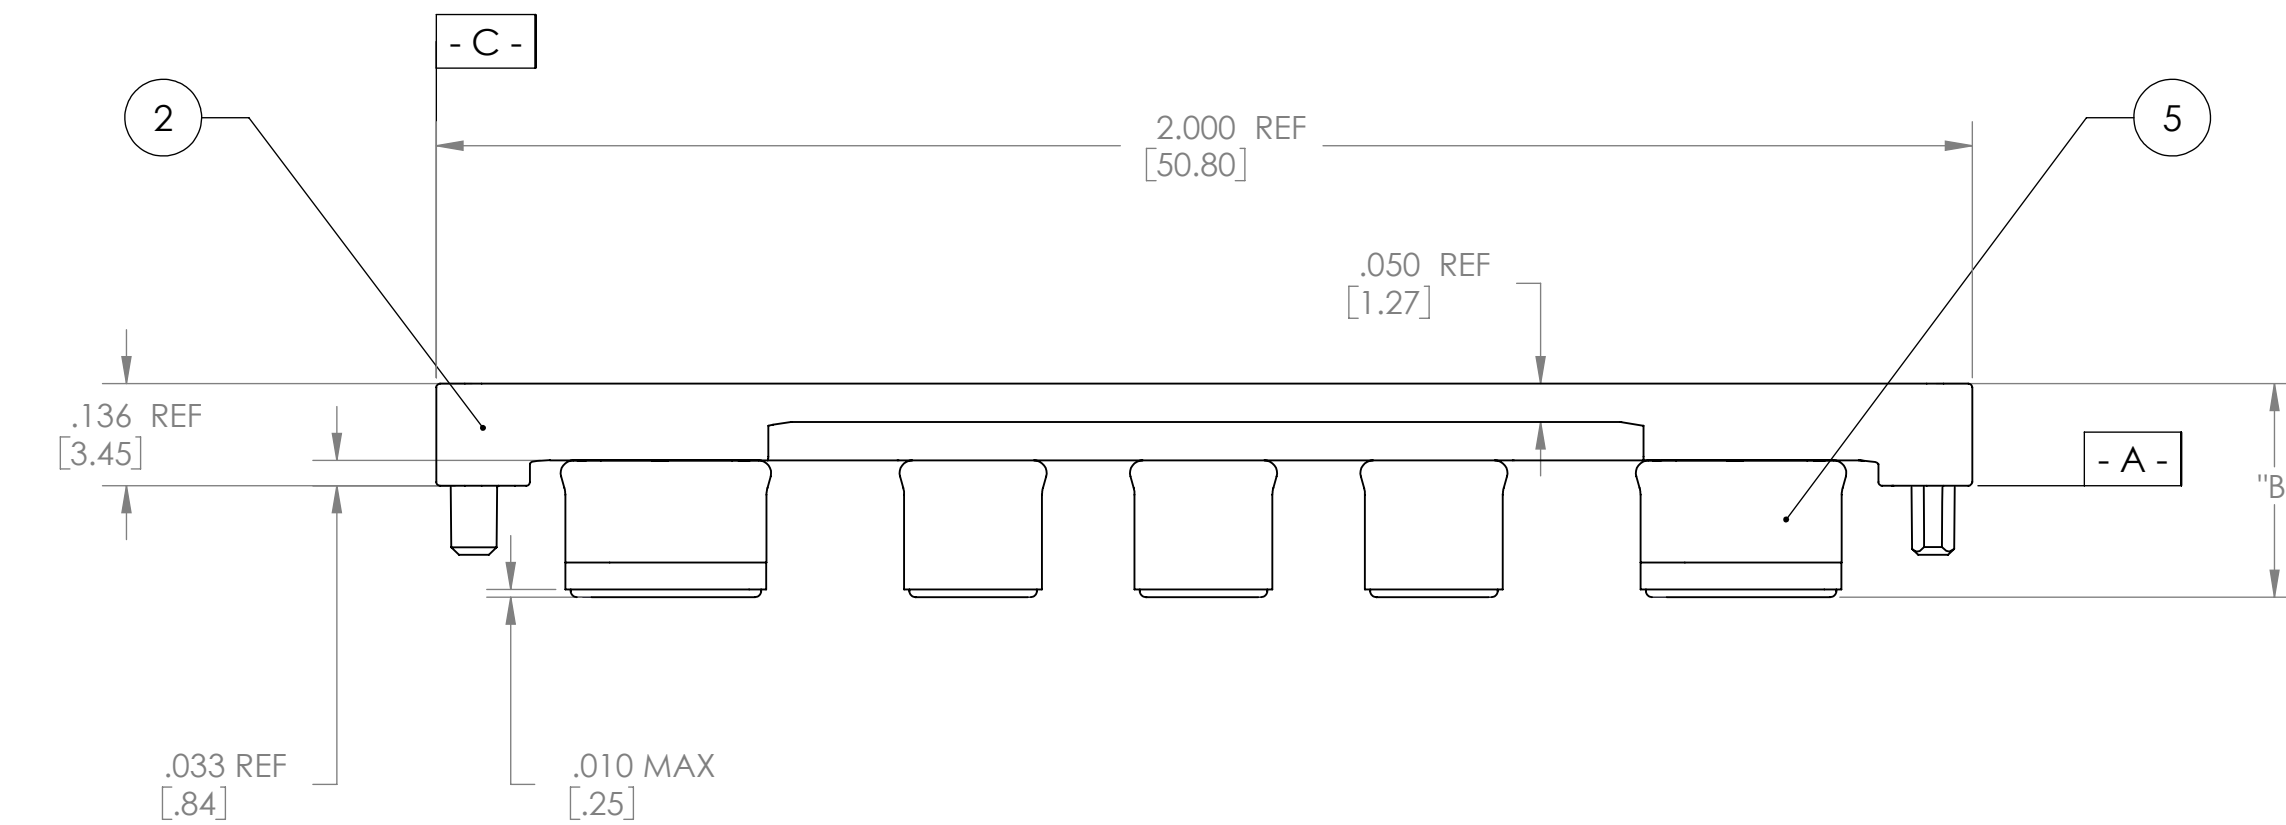

REV.	DESCRIPTION	DATE	APPROVED
2	REVISED PER E080070	SA 01/15/08	REJH
3	REVISED PER E091753	JS 09/29/09	REJH
4	REVISED PER E092276	JS 12/30/09	REJH
5	REVISED PER E120065	VSS 01/20/12	KUK

DASH NO.	SOCKET BODY LENGTH INCH/MM	DIM "A" INCH/MM	DIM "B" INCH/MM	INPUT	OUTPUT	KIT #
-01	.100/2.54	.243/6.17	.243/6.17	18374	18382	18362
-02	.135/3.43	.278/7.06	.278/7.06	18375	18383	18363

1. NOTE:
1. MATERIALS: INMATES: PPS RYTON 7
     SOCKETS: BE-CU #25, Au PLATED.
  2. FULLY SEAT SOCKET INTO INMATE HEADER.
  3. ROHS COMPLIANT PER CST-0001 LATEST REVISION.

DRAWN BY: LAP NGUYEN DATE: 6/99
UNLESS OTHERWISE SPECIFIED DIMENSIONS ARE: INCH / (MM)
TOLERANCES ARE: DECIMALS ANGLES
XXX (X.X) = +0.01 (0.25) ±1°
XXXX (X.XX) = ±0.005 (0.127)
THIRD ANGLE PROJECTION
DO NOT SCALE DRAWING

SCALE: 4:1

CAGE CODE: 67131 DWG NO: 18483-XX REV: 5
SHEET 1 OF 1

VICOR