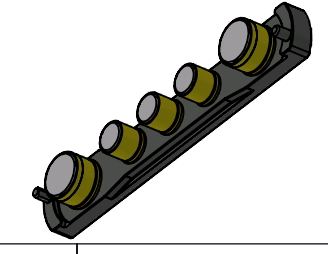

DASH NO.	SOCKET BODY LENGTH INCH/MM	DIM "A" INCH/MM	DIM "B" INCH/MM	INPUT	OUTPUT	KIT #
-01	.100/2.54	.243/6.17	.243/6.17	18374	18382	18362
-02	.135/3.43	.278/7.06	.278/7.06	18375	18383	18363

1. NOTE:
1. MATERIALS: INMATES: PPS RYTON 7
     SOCKETS: BE-CU #25, Au PLATED.
  2. FULLY SEAT SOCKET INTO INMATE HEADER.
  3. ROHS COMPLIANT PER CST-0001 LATEST REVISION.

DRAWN BY: LAP NGUYEN DATE: 6/99
UNLESS OTHERWISE SPECIFIED DIMENSIONS ARE: INCH / (MM)
TOLERANCES ARE: DECIMALS ANGLES
XXX (X.X) = +0.01 (0.25) ±1°
XXXX (X.XX) = ±0.005 (0.127)
THIRD ANGLE PROJECTION
DO NOT SCALE DRAWING

SCALE: 4:1

CAGE CODE: 67131 DWG NO: 18483-XX REV: 5
SHEET 1 OF 1

VICOR