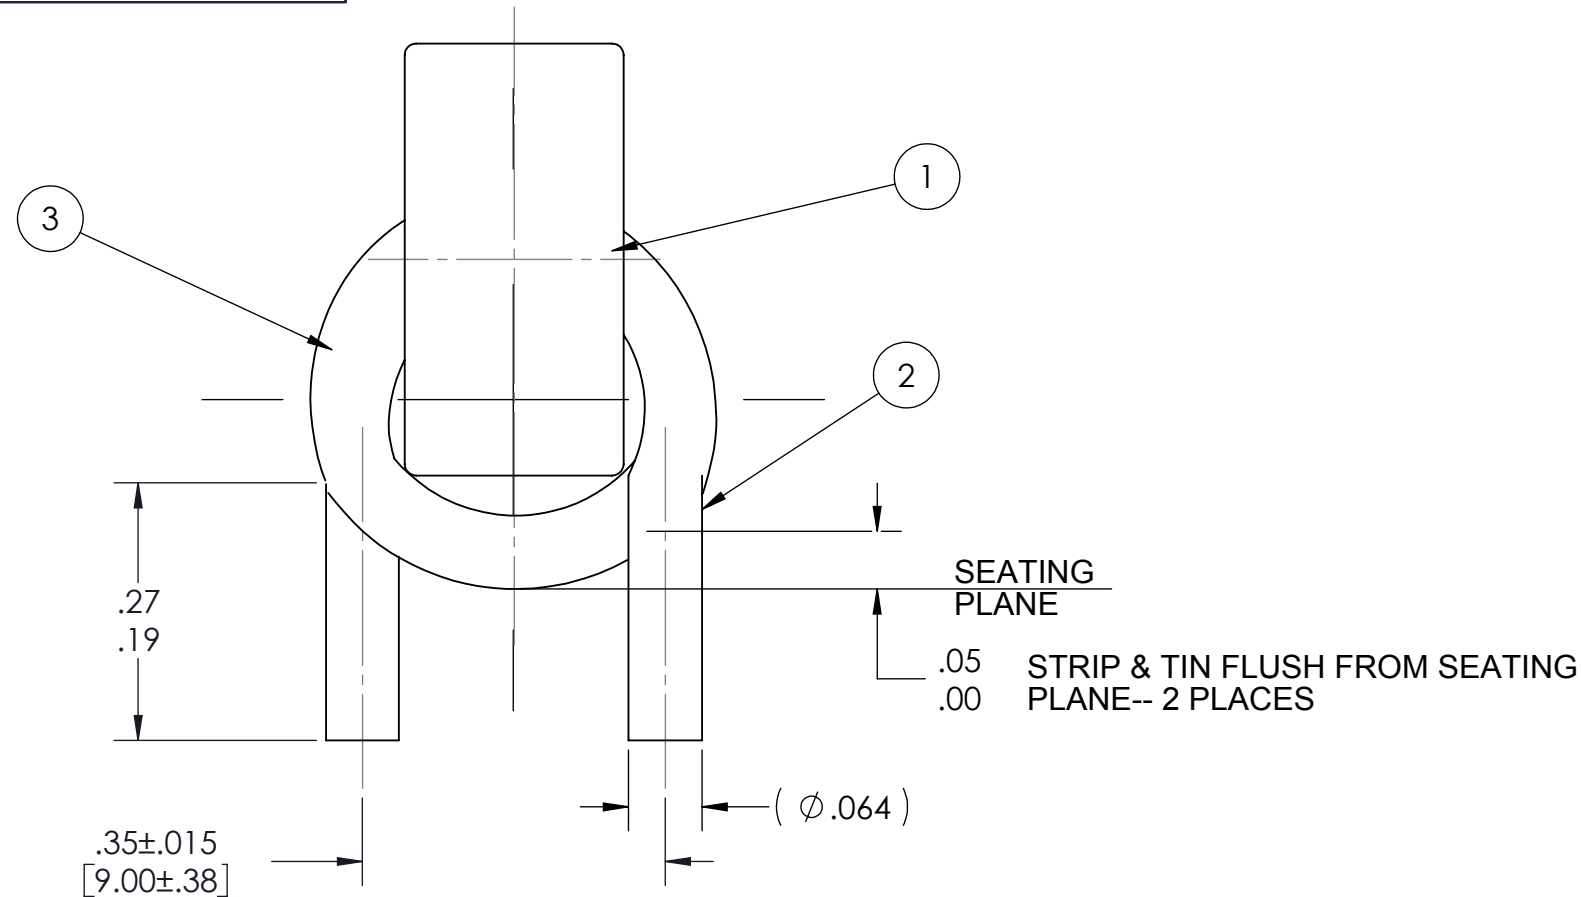

8

7

6

5

4

3

2

1

VICOR CONFIDENTIAL

THIS DOCUMENT AND THE DATA DISCLOSED HEREIN OR HEREWITH IS NOT TO BE REPRODUCED, USED OR DISCLOSED IN WHOLE OR IN PART TO ANYONE WITHOUT THE PERMISSION OF VICOR CORP.

REVISIONS

REV	DESCRIPTION	DATE	APPROVED
1	RELEASED PER E064424	08/16/06	REJH MB
2	REVISED PER E101309	10/22/10	KUK AR