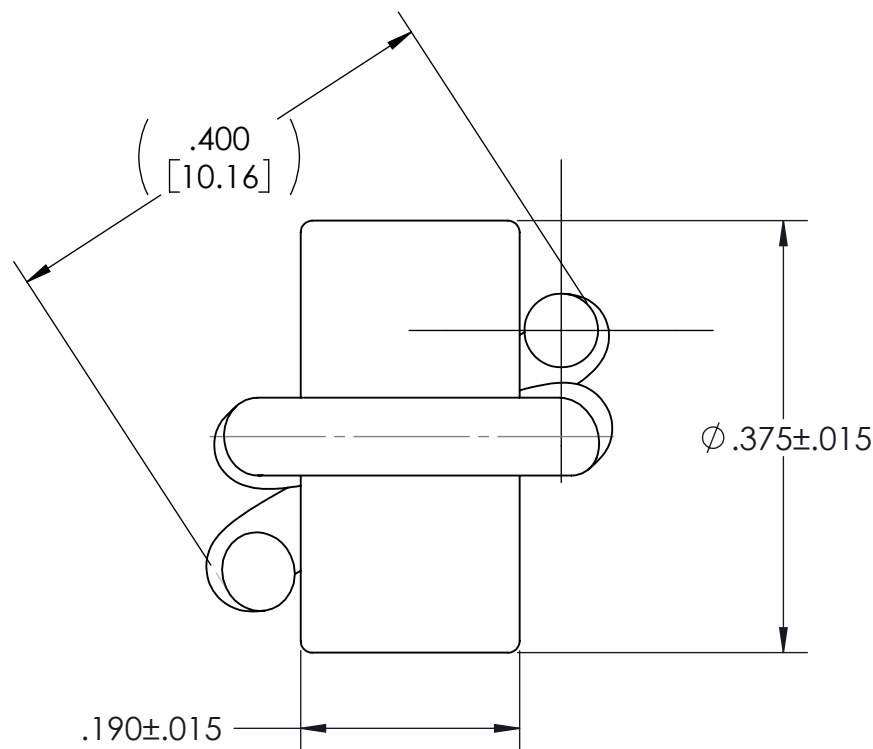

B

B

A

A

NOTES:  
 1. RoHS COMPLIANT, LEAD FREE PER CST-0001 LATEST REVISION.

ITEM	QTY.	U/M	PART NO.	DESCRIPTION	MAT'L. SPEC.
3	A/R	-	81-00004	ADHESIVE, SICOMET 7000 AND / OR LOCTITE	38240
2	2.2	IN.	56-00002	WIRE, COPPER, SOLID. #14AWG, MAGNET	
1	1	EA	36-00003	CORE, .2uH, OUTPUT	MICROMETALS-T38-26

**INDUCTOR ASSY  
 OUTPUT, .2uH**

SIZE	CAGE CODE	DWG NO	REV
<b>B</b>	<b>67131</b>	<b>30268</b>	<b>2</b>
SCALE 6 : 1		SHEET 1 OF 1	

8

7

6

5

4

3