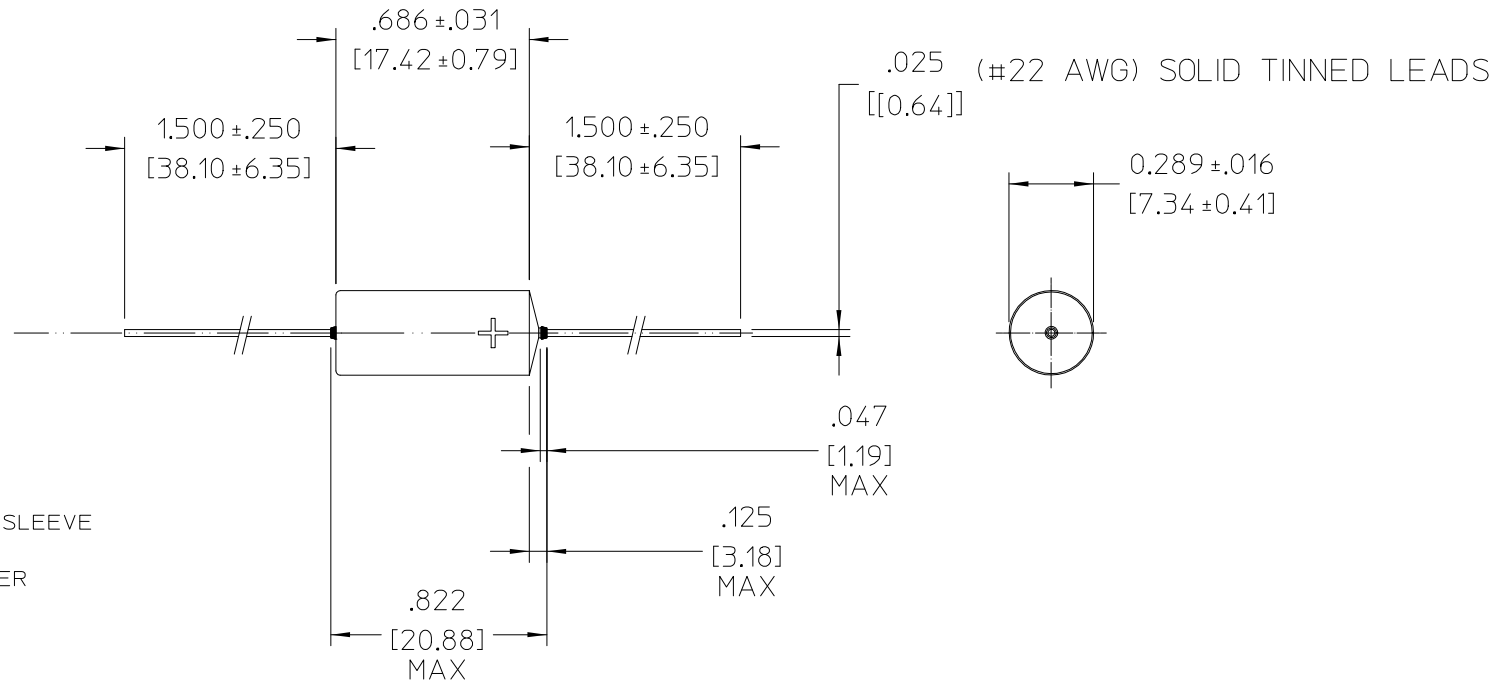

- NOTES:
1. MATERIAL: SOLID TANTALUM
 2. CASE: METAL, WITH INSULATING SLEEVE
 3. INCH/[METRIC] DIMENSIONING.
 4. RoHS COMPLIANT, LEAD FREE PER CST-0001 LATEST REVISION.

ELECTRICAL CHARACTERISTICS @ T=25°C (UNLESS OTHERWISE SPECIFIED)

MARKING:

1. VENDOR
2. DATE CODE
3. MFD/TOL/VDC

DRAWN BY KNIGHT	DATE 09/02/05	<p>CAP, SOLID TANTALUM, 120 uF ± 20%, 20V</p>		
<small>UNLESS OTHERWISE SPECIFIED DIMENSIONS ARE IN INCHES - TOLERANCES ARE: FRACTIONS DECIMALS ANGLES *1/64 .XX=+.01 ±1° .XXX=+.005</small>				
THIRD ANGLE PROJECTION 	SIZE B	FSCM NO. 67131	DWG NO. 30506	REV # 1
DO NOT SCALE DRAWING	SCALE 2:1	SHEET 1 OF 1		