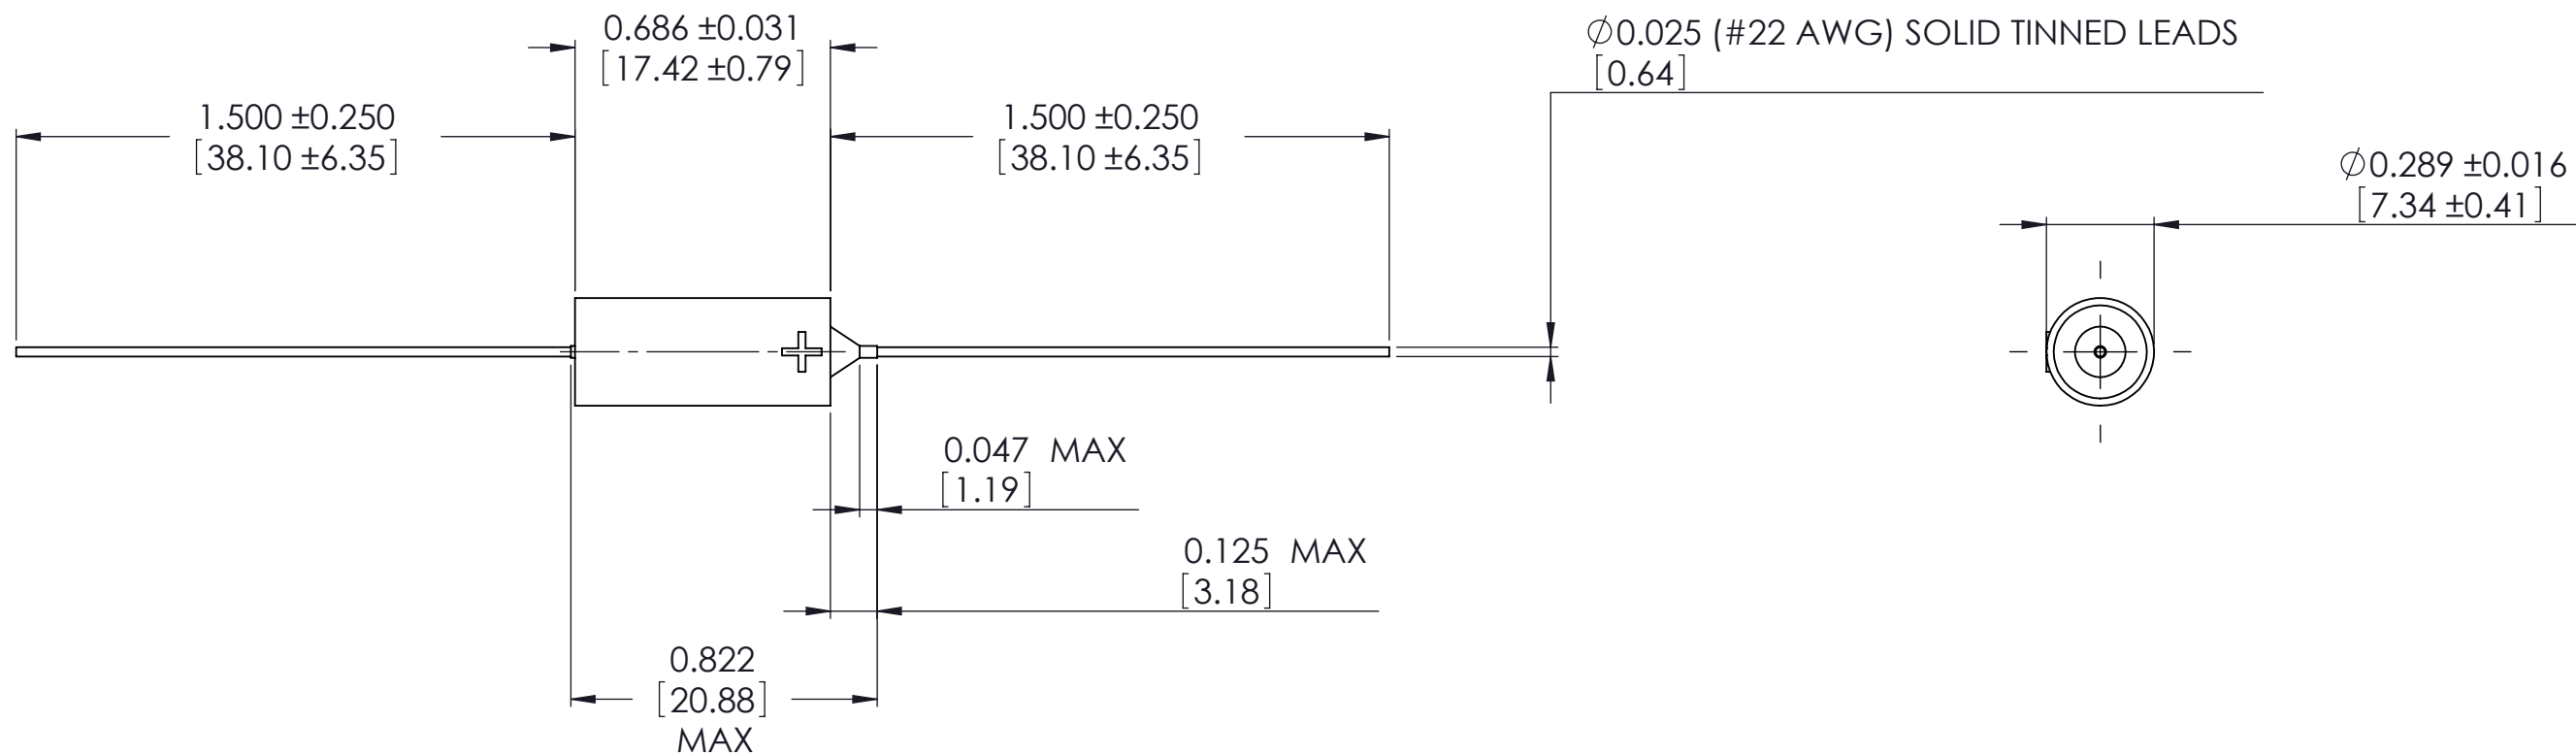

ELECTRICAL CHARACTERISTICS @ T=25°C (UNLESS OTHERWISE SPECIFIED)

PARAMETER	SYMBOL	MIN	TYP	MAX	UNITS	TEST CONDITIONS
CAPACITANCE	C	243		297	µF	@ 120 Hz, .5 Vrms
LEAKAGE CURRENT	I _{DCL}			13	µA	@ V _{DCW}
EQUIVALENT SERIES RESISTANCE	ESR		90		mΩ	@ 100 KHz 1VRMS
WORKING VOLTAGE	V _{DCW}	10			V	
DISSIPATION FACTOR	D			8	%	@ 120 Hz 1VRMS
OPERATING TEMPERATURE		-55°C TO +125°C				WITH PROPER VOLTAGE DERATING

MARKING:

- VENDOR
- DATE CODE
- MFD/TOL/VDC

NOTES:

- RoHS COMPLIANT, LEAD FREE PER CST-0001 LATEST REVISION.
- CASE: METAL, WITH INSULATING SLEEVE.
- INCH/METRIC DIMENSIONING.

DRAWN	DATE	VICOR		SWD	
KRISHNA	22/03/2010	CAPACITOR TANT 270µF 10% 10V			
<small>UNLESS OTHERWISE SPECIFIED DIMENSIONS ARE INCH [MM] TOLERANCES ARE: DECIMALS ANGLES X.XX [X.X] = ±0.01 [0.25] ±1° X.XXX [X.XX] = ±0.005 [0.127]</small>				SIZE	CAGE CODE
FINISH		B	67131	30800	1
THIRD ANGLE PROJECTION		SCALE 2 : 1		SHEET 1 OF 1	
DO NOT SCALE DRAWING					