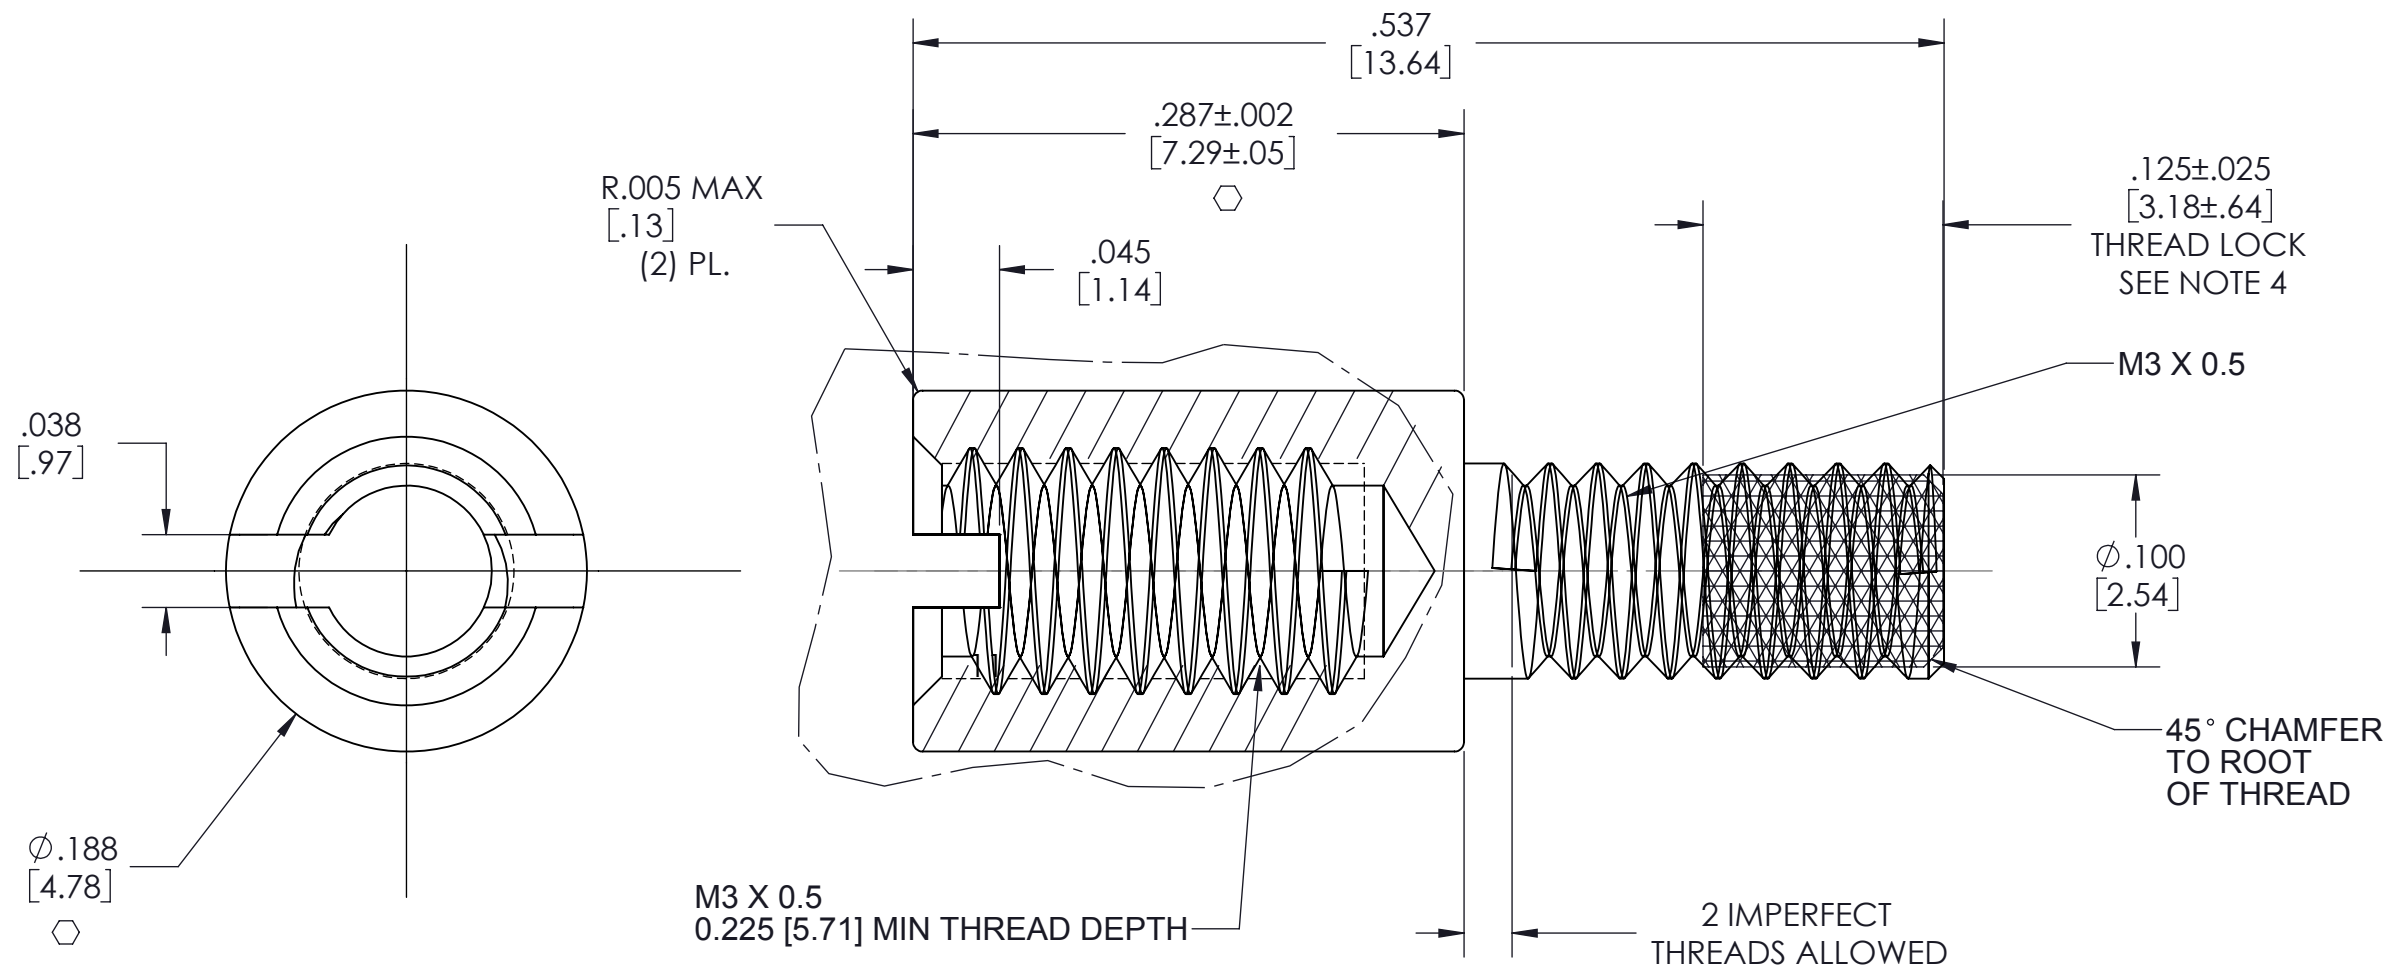

NOTES:

- 1. MATERIAL: 300 SERIES STAINLESS STEEL PER AISI.
- 2. REMOVE ALL BURRS AND SHARP EDGES.
- 3. CLEAR FINISH. RoHS COMPLIANT LEAD FREE AND CHROMIUM FREE PER CST-0001 LATEST REVISION.
- 4. MACHINE APPLY LOCTITE DRI-LOC 204 OR EQUIVALENT TO THREADS AS SHOWN.
- 5. ◻ DENOTES CRITICAL CHARACTERISTIC FOR LOT INSPECTION.
- 6. KIT P/N 34719 AND 34710.
- 7. DIMENSIONS ARE INCHES ONLY.