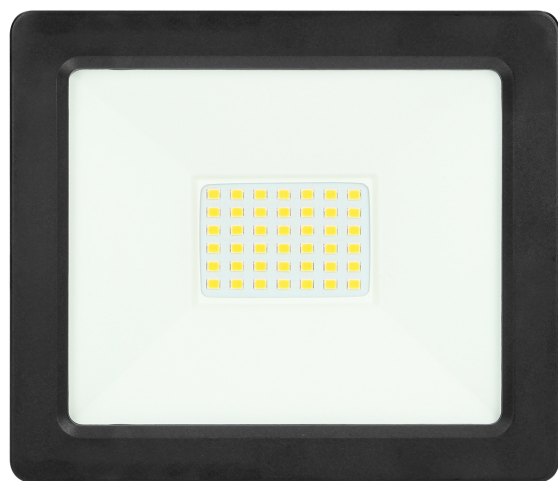

ALLED LED floodlight 30W, 2300lm, IP65, 4000K, Alu+glass

Marka: **Virone** | Symbol: **FL-2** | Ean: **5908254804724**

PRODUCT DESCRIPTION

This floodlight is of great use at homes and in other indoor spaces such as: garages, halls, etc. It can be also installed outside to provide light to parking areas, gardens or to illuminate building walls, signboards and billboards. This floodlight is equipped with LED SMD diodes which are the source of light. High ingress level IP65 guarantees protection against dust, dirt and water tightness.

TECHNICAL DATA

General information:

Luminous flux:	2300 lm
Rated power:	30 W
Light source:	LED SMD
Degree of protection (IP):	65
Colour temperature:	4000K
Nominal voltage:	230V~, 50Hz
Colour:	black
Solar panel:	No
Dimensions - depth:	120 mm
Dimensions - width:	148 mm
Dimensions - height:	35 mm
Colour rendering index CRI:	>80
Adjustment of motion detection range (SENS):	No