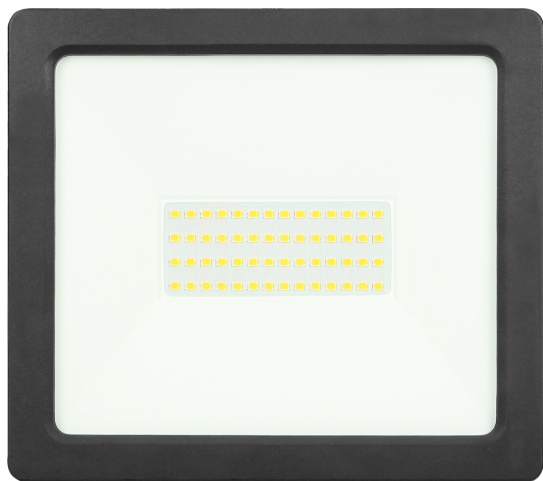

ALLED LED floodlight 50W, 3700lm, IP65, 4000K, Alu+glass

ViRONEMarka: **Virone** | Symbol: **FL-3** | Ean: **5908254804731**

PRODUCT DESCRIPTION

This floodlight is of great use at homes and in other indoor spaces such as: garages, halls, etc. It can be also installed outside to provide light to parking areas, gardens or to illuminate building walls, signboards and billboards. This floodlight is equipped with LED SMD diodes which are the source of light. High ingress level IP65 guarantees protection against dust, dirt and water tightness.

TECHNICAL DATA

General information:

Luminous flux:	3700 lm
Rated power:	50 W
Light source:	LED SMD
Degree of protection (IP):	65
Colour temperature:	4000K
Nominal voltage:	230V~, 50Hz
Colour:	black
Solar panel:	No
Dimensions - depth:	150 mm
Dimensions - width:	178 mm
Dimensions - height:	35 mm
Colour rendering index CRI:	>80