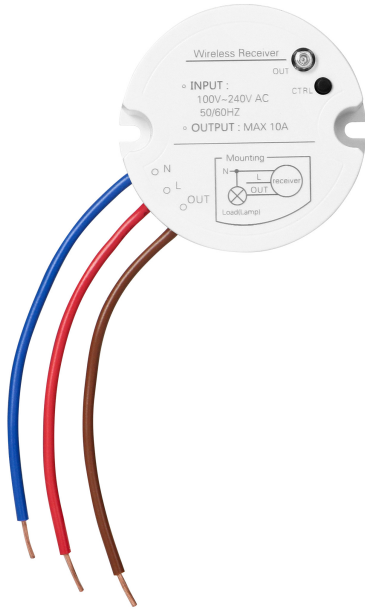

Wireless, battery-free switch with receiver

Marka: **Virone** | Symbol: **WB-1** | Ean: **5908254822636**

PRODUCT DESCRIPTION

A single, wireless switch with a receiver operates without batteries. The electricity needed to send the radio signal from the transmitter is generated by pressing the button. You can use the device as a simple light switch or to control other electrical devices. One receiver can cooperate with up to 10 transmitters (buttons). This type of connection makes it possible to control the same lighting from many different locations. In addition, any number of receivers can be connected to one transmitter (button), which makes it possible to control many devices, for example, lighting in different rooms from one and the same button. The set includes

one transmitter (button) and one receiver. The switch has a built-in memory, so that even after power failure and restarting the receiver will remember the programmed transmitters (buttons). The switch is made of high quality plastic. It has a standard square shape and a simple but elegant appearance. It will look good on any wall.

TECHNICAL DATA

General information:

Max. load:	1000 W
Current:	4,3 A
Nominal voltage:	230V~, 50Hz
Possibility of extension:	Yes
Range in the open area:	80 m

Receiver:

X-ON Electronics

Largest Supplier of Electrical and Electronic Components