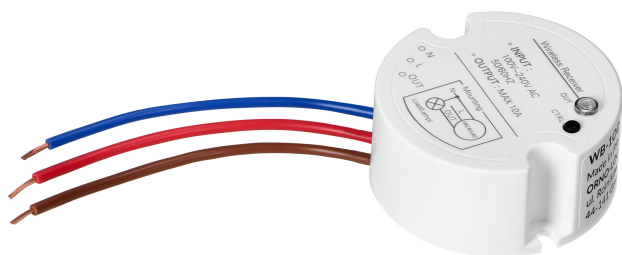

Wireless, battery-free switch with receiver

Marka: **Virone** | Symbol: **WB-1** | Ean: **5908254822636**

PRODUCT DESCRIPTION

A single, wireless switch with a receiver operates without batteries. The electricity needed to send the radio signal from the transmitter is generated by pressing the button. You can use the device as a simple light switch or to control other electrical devices. One receiver can cooperate with up to 10 transmitters (buttons). This type of connection makes it possible to control the same lighting from many different locations. In addition, any number of receivers can be connected to one transmitter (button), which makes it possible to control many devices, for example, lighting in different rooms from one and the same button. The set includes

one transmitter (button) and one receiver. The switch has a built-in memory, so that even after power failure and restarting the receiver will remember the programmed transmitters (buttons). The switch is made of high quality plastic. It has a standard square shape and a simple but elegant appearance. It will look good on any wall.

TECHNICAL DATA

General information:

Max. load:	1000 W
Current:	4,3 A
Nominal voltage:	230V~, 50Hz
Possibility of extension:	Yes
Range in the open area:	80 m

Receiver:

X-ON Electronics

Largest Supplier of Electrical and Electronic Components