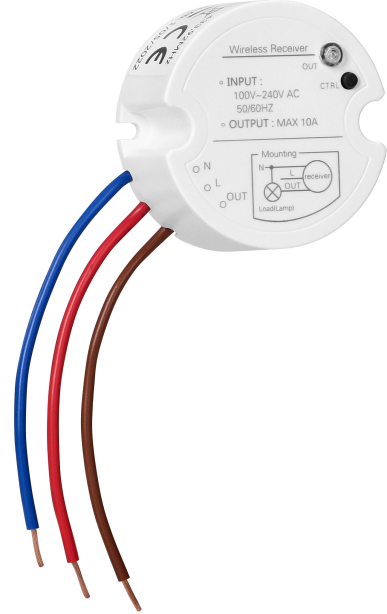

Wireless, battery-free switch with receiver

Marka: **Virone** | Symbol: **WB-1** | Ean: **5908254822636**

PRODUCT DESCRIPTION

A single, wireless switch with a receiver operates without batteries. The electricity needed to send the radio signal from the transmitter is generated by pressing the button. You can use the device as a simple light switch or to control other electrical devices. One receiver can cooperate with up to 10 transmitters (buttons). This type of connection makes it possible to control the same lighting from many different locations. In addition, any number of receivers can be connected to one transmitter (button), which makes it possible to control many devices, for example, lighting in different rooms from one and the same button. The set includes

one transmitter (button) and one receiver. The switch has a built-in memory, so that even after power failure and restarting the receiver will remember the programmed transmitters (buttons). The switch is made of high quality plastic. It has a standard square shape and a simple but elegant appearance. It will look good on any wall.

TECHNICAL DATA

General information:

Max. load:	1000 W
Current:	4,3 A
Nominal voltage:	230V~, 50Hz
Possibility of extension:	Yes
Range in the open area:	80 m

Receiver:

X-ON Electronics

Largest Supplier of Electrical and Electronic Components