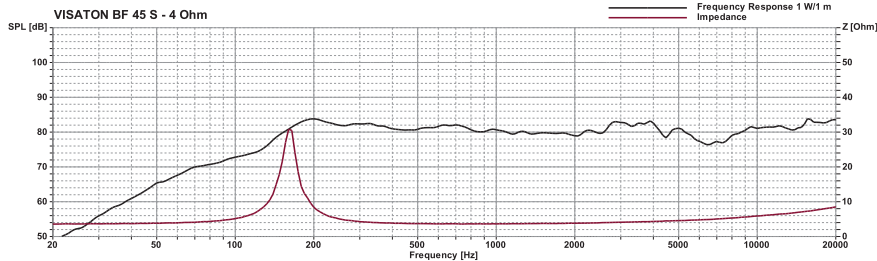

**4.5 cm (1.8") fullrange speaker** with black aluminium diaphragm and transparent plastic basket with two mounting holes. Balanced frequency response and very good low range reproduction. Suitable for applications where slim construction and good musik and speech reproduction are requested.

**BF 45 S**

Art. No. 2246 – 4 Ω

Art. No. 2245 – 8 Ω

BF 45 S - 4 Ohm

**Technische Daten / Technical Data**

Nennbelastbarkeit Rated power	4 W
Musikbelastbarkeit Maximum power	8 W
Impedanz Impedance	4 Ω / 8 Ω
Übertragungsbereich (-10 dB) Frequency response (-10 dB)	90–20000 Hz
Mittlerer Schalldruckpegel Mean sound pressure level	79 dB (1 W/1 m)
Resonanzfrequenz Resonant frequency	160 Hz
Obere Polplattenhöhe Height of front pole-plate	3 mm
Schwingspulendurchmesser Voice coil diameter	17 mm Ø
Wickelhöhe Height of winding	4 mm
Schallwandöffnung Cut-out diameter	45 mm Ø
Anschluss Terminal	Lötösen Solder lugs
Gewicht netto Net weight	32 g