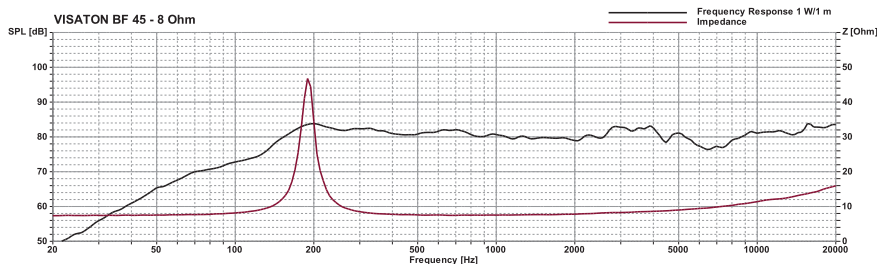

**4.5 cm (1.8") fullrange speaker** with black aluminium diaphragm and transparent plastic basket with two mounting holes. Balanced frequency response and very good low range reproduction. Suitable for applications where slim construction and good musik and speech reproduction are requested.

**BF 45 S**

Art. No. 2246 – 4 Ω

Art. No. 2245 – 8 Ω

BF 45 S - 4 Ohm

**Technische Daten / Technical Data**

Nennbelastbarkeit Rated power	4 W
Musikbelastbarkeit Maximum power	8 W
Impedanz Impedance	4 Ω / 8 Ω
Übertragungsbereich (-10 dB) Frequency response (-10 dB)	90–20000 Hz
Mittlerer Schalldruckpegel Mean sound pressure level	79 dB (1 W/1 m)
Resonanzfrequenz Resonant frequency	160 Hz
Obere Polplattenhöhe Height of front pole-plate	3 mm
Schwingspulendurchmesser Voice coil diameter	17 mm Ø
Wickelhöhe Height of winding	4 mm
Schallwandöffnung Cut-out diameter	45 mm Ø
Anschluss Terminal	Lötösen Solder lugs
Gewicht netto Net weight	32 g