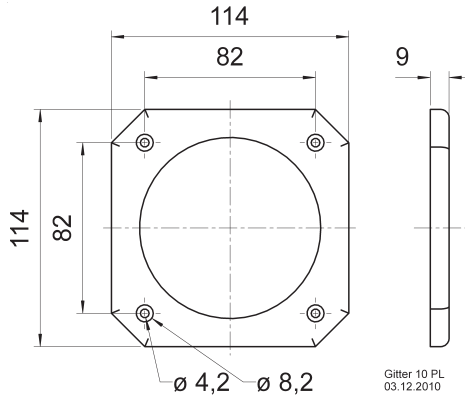

Protective grille made of black painted metal. Decoration ring made of black plastics.
 Can be supplied painted in other colours on request.

Passend für/Suitable for: FR 12

Gitter FR 12
03.12.2010

Art. No. 4744 **Gitter / Grille 10 PL**