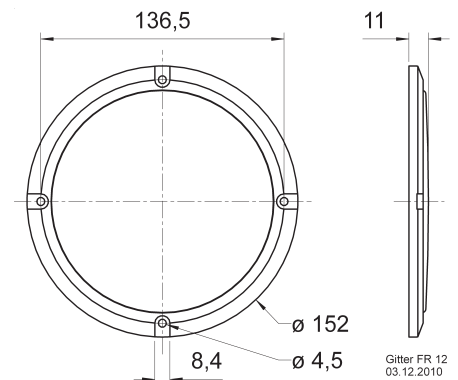

Protective grille made of black painted metal. Decoration ring made of black plastics.
 Can be supplied painted in other colours on request.

Passend für/Suitable for: FR 12

Gitter FR 12
03.12.2010

Art. No. 4744 **Gitter / Grille 10 PL**