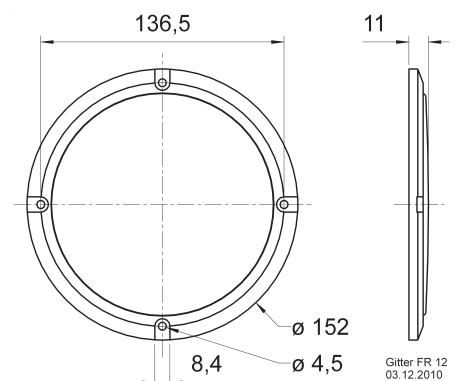

Protective grille made of black painted metal. Decoration ring made of black plastics.
Can be supplied painted in other colours on request.

Passend für/Suitable for: FR 12

Gitter FR 12
03.12.2010

Art. No. 4744 **Gitter / Grille 10 PL**