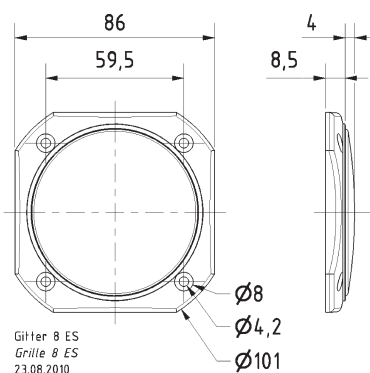

Schutzgitter aus schwarz lackiertem Metall. Zierring aus schwarzem Kunststoff.
Auf Anfrage auch in anderen Farben lackiert erhältlich.

- Kunststoff: PC-110 (UL 94: V-2)

Protective grille Protective grille made of black painted metal. Decoration ring made of black plastics.
Can be supplied painted in other colours on request.

- Plastics: PC-110 (UL 94: V-2)

Passend für/Suitable for:
F 8 SC, FR 8, FR 8 JS, FRS 8 M, FRS 8