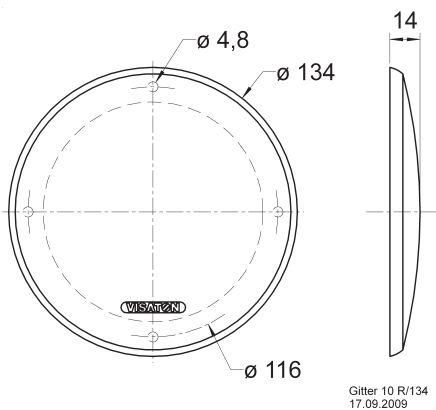

Art. No. 4770 – schwarz/chrom / **black/chrome** **Gitter / Grille 10 R/134**