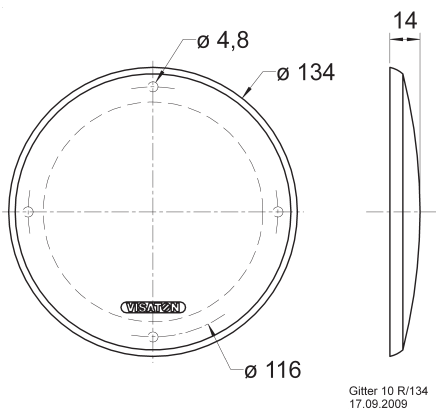

Art. No. 4770 – schwarz/chrom / black/chrome **Gitter / Grille 10 R/134**