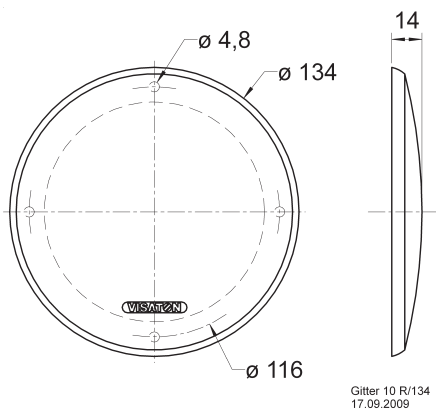

Art. No. 4669 – RAL 9006 Gitter / Grille 10 R/134