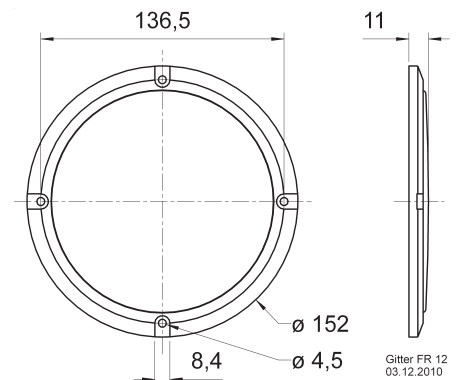

Protective grille made of black painted metal. Decoration ring made of black plastics.
Can be supplied painted in other colours on request.

Passend für/Suitable for: FR 12

Gitter FR 12
03.12.2010

Art. No. 4744 Gitter / Grille 10 PL