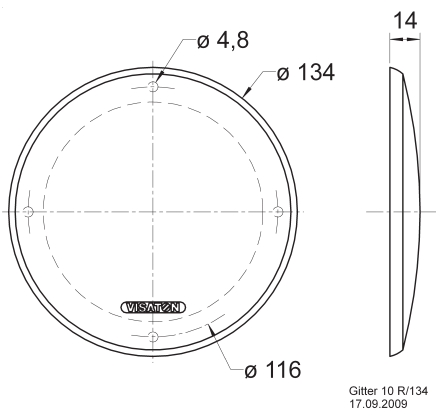

Art. No. 4770 – schwarz/chrom / black/chrome Gitter / Grille 10 R/134