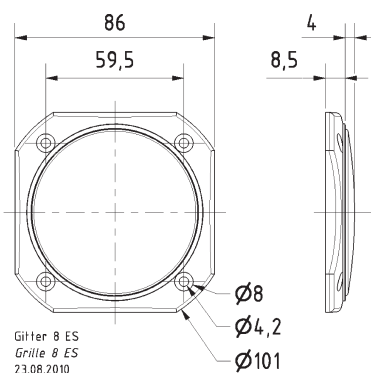

Schutzgitter aus schwarz lackiertem Metall. Zierring aus schwarzem Kunststoff.
Auf Anfrage auch in anderen Farben lackiert erhältlich.
• Kunststoff: PC-110 (UL 94: V-2)

Protective grille Protective grille made of black painted metal. Decoration ring made of black plastics.
Can be supplied painted in other colours on request.
• Plastics: PC-110 (UL 94: V-2)

Passend für/Suitable for:
F 8 SC, FR 8, FR 8 JS, FRS 8 M, FRS 8