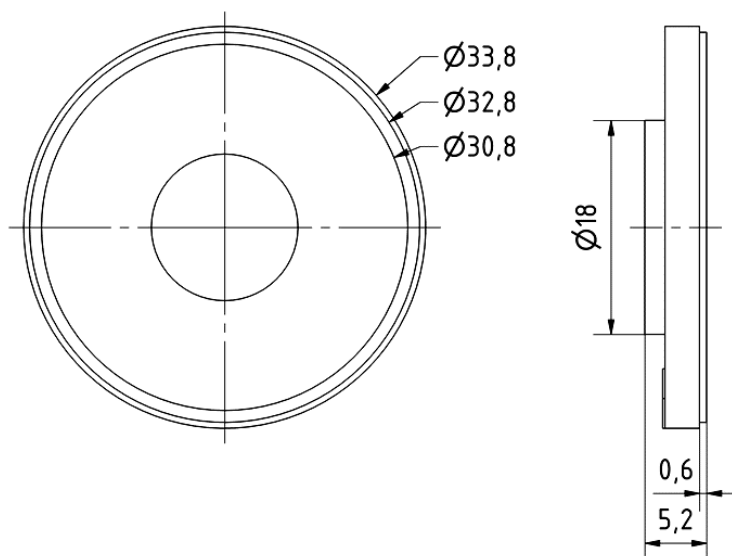

*) IP-Schutzklasse für Frontseite bei Einbau in ein abgedichtetes Gehäuse

3.6 cm (1.4") miniature speaker with a plastic basket and plastic diaphragm. Balanced frequency response and good voice reproduction. Particularly well suited to outdoor applications and where ambient conditions are generally unfavourable (e.g. high humidity).

- Monitoring speaker for electronic devices
- Monitoring speaker for outdoor systems

16.06.2017

K 34 WP - 8 Ohm

Art. No. 2981

Technische Daten / Technical data

Nennbelastbarkeit Rated power	1 W
Musikbelastbarkeit Maximum power	2 W
Nennimpedanz Z Nominal impedance Z	8 Ohm
Übertragungsbereich Frequency response	320–20000 Hz
Mittlerer Schalldruckpegel Mean sound pressure level	79 dB (1 W/1 m)
Gewicht netto Net weight	0,0058 kg
Anschlüsse Connections	4,8 x 0,8 mm (+) 2,8 x 0,8 mm (-)
Schutzklasse Protective system	IP 64 *)
Temperaturbereich Temperature range	-40 ... 70 °C