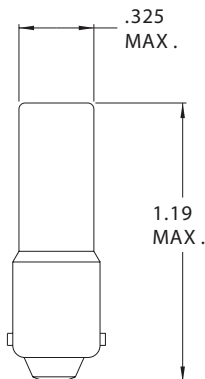

T-2 Telephone Slide Base - Type 3

Part Number	Design Voltage	Amps	MSCP	Life Hours	Filament Type
CM24D	24.0	.100	1,500	5,000	C-7A
CM24E	24.0	.035	600	7,000	C-2F
CM24F	24.0	.090	1,120	7,000	C-2F
CM24H	24.0	.020	100	10,000	C-2F
CM24X	24.0	.035	600	8,000	C-2F
CM30A	30.0	.072	2,000	3,000	C-7A
CM30C	30.0	.038	1,000	4,000	C-2F
CM32B	32.0	.040	1,600	3,500	C-2F
CM30B	35.0	.100	3,000	4,000	C-7A
CM35A	35.0	.040	1,000	7,500	C-2F
CM35B	35.0	.072	700	5,000	C-7A
CM35C	35.0	.100	750	5,000	C-7A
CM40A	40.0	.072	480	5,000	C-7A
CM44A	44.0	.072	1,250	1,000	C-7A
CM48A	48.0	.072	2,000	5,000	C-7A
CM48B	48.0	.100	2,200	10,000	C-7A
CM48C	48.0	.035	400	7,000	C-7A
CM48D	48.0	.021	100	20,000	C-7A
CM48G	48.0	.052	800	5,000	C-7A
CM48H	48.0	.045	1,000	5,000	C-7A
CM55B	55.0	.100	1,800	5,000	C-7A
CM55C	55.0	.050	1,400	5,000	C-7A
CM60A	60.0	.050	1,600	5,000	C-7A

T-2 Miniature Bayonet Base

Part Number	Design Voltage	Amps	MSCP	Life Hours	Filament Type
CM6MB	6.0	.140	550	20,000	C-2V
CM12MB	12.0	.170	2,000	12,000	C-2F
CM24MB	24.0	.073	3,000	10,000	C-2F
CM28MB	28.0	.040	1,600	5,000	C-2F
CM48MB	48.0	.053	1,800	10,000	C-7A
CM60MB	60.0	.050	2,200	7,500	C-7A
CM120MB	120.0	.025	1,200	5,000	CC-7A
CM8-967	120.0	.025	1,200	5,000	CC-7A