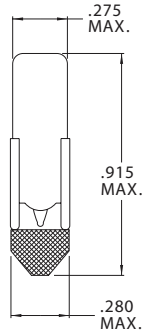

T-2 Telephone Slide Base - Type 5 (short)

Part Number	Design Voltage	Amps	MSCP	Life Hours	Filament Type
CM18ESB	18.0	.040	850	5,000	C-2F
CM24CSB	24.0	.017	100	15,000	C-2F
CM24ESB	24.0	.040	850	8,000	C-2F
CM28ESB	28.0	.040	1,500	6,000	C-2F
CM48ESB	48.0	.040	3,000	5,000	CC-2F

T-2 Telephone Slide Base - Type 5 (standard)

Part Number	Design Voltage	Amps	MSCP	Life Hours	Filament Type
CM6PSB	6.0	.140	550	20,000	C-2V
CM12PSB	12.0	.170	2,000	12,000	C-2F
CM24PSB	24.0	.073	3,000	10,000	C-2F
CM28PSB	28.0	.040	1,600	5,000	C-2F
CM48PSB	48.0	.053	1,800	10,000	C-7A
CM60PSB	60.0	.050	2,200	7,500	C-7A
CM120PSB	120.0	.025	1,200	5,000	CC-7A

T-2 Telephone Slide Base - Type 3

Part Number	Design Voltage	Amps	MSCP	Life Hours	Filament Type
CM4A	4.0	.190	450	5,000	C-2
CM6A	6.0	.140	510	15,000	C-2V
CM6B	6.0	.290	270	15,000	C-2F
CM6C	6.0	.040	180	4,000	C-2
CM8A	8.0	.090	600	1,000	C-2
CM10A	10.0	.110	600	5,000	C-2V
CM10B	10.0	.250	900	5,000	C-2F
CM10EX	10.0	.035	100	10,000	C-6
CM12A	12.0	.100	1,200	8,000	C-2F
CM12B	12.0	.035	650	2,000	C-6
CM12C	12.0	.170	1,500	5,000	C-2V
CM15A	15.0	.100	720	1,000	C-2F
CM16A	16.0	.100	720	5,000	C-2F
CM18A	18.0	.040	800	1,000	C-2F
CM18B	18.0	.100	600	10,000	C-2F
CM24A	24.0	.030	600	1,000	C-2F
CM24B	24.0	.040	1,000	4,000	C-2F
CM24C	24.0	.072	1,400	6,000	C-2F