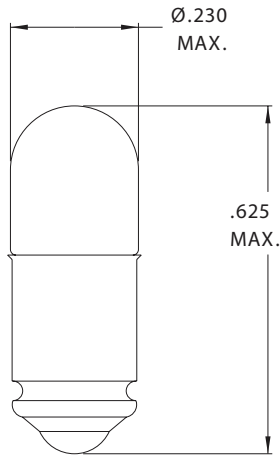

T-1 3/4 Midget Groove Base

Part Number	Design Voltage	Amps	MSCP	Life Hours	Filament Type
CM698	1.35	.060	.010	500	C-6
CM266	2.50	.350	.210	10,000	C-2R
CM8699	2.50	.200	.220	500	C-2R
CM8704	2.70	.060	.040	6,000	C-2R
CM390	3.00	.015	.004	10,000	C-6
CM8849	3.00	.350	.300	10,000	C-2R
CM7345	4.50	.120	.050	25,000	C-2R
CM3152	5.00	.060	.150	5,000	C-2R
CM7346	5.00	.060	.030	60,000	C-2R
CM7347	5.00	.060	.050	25,000	C-2R
CM7348	5.00	.115	.150	40,000	C-2R
CM7350	5.00	.190	.450	1,000	C-2R
CM337	6.00	.200	.600	1,000	C-2R
CM8705	6.00	.040	.030	10,000	C-2R
CM8706	6.00	.200	.100	50,000	C-2F
CM379	6.30	.200	.400	20,000	C-2F
CM398	6.30	.200	.550	5,000	C-2R
CM7351	6.30	.040	.020	2,000	C-2V
CM7352	6.30	.150	.450	3,000	C-2R
CM8708	6.30	.070	.230	1,000	C-2R
CM397	10.0	.040	.080	5,000	C-2F
CM709	10.0	.140	.002	50,000	C-2F
CM7353	11.0	.022	.030	10,000	C-2F
CM7354	12.0	.040	.120	10,000	C-2F
CM336	14.0	.080	.500	1,500	C-2F
CM386	14.0	.080	.300	15,000	C-2F
CM393	14.0	.100	.500	10,000	C-2F
CM346	18.0	.040	.150	10,000	C-2F
CM457	22.0	.040	.300	2,000	C-2F
CM8177	24.0	.050	.500	1,000	C-2F
CM2350	28.0	.050	.700	1,000	C-2F
CM276	28.0	.060	.340	25,000	C-2F
CM334	28.0	.040	.340	4,000	C-2F
CM388	28.0	.040	.300	7,000	C-2F
CM6035	28.0	.024	.150	4,000	C-2F
CM7355	28.0	.040	.150	10,000	C-2F
CM7356	28.0	.065	.650	5,000	C-2F
CM2250	48.0	.025	.200	5,000	C-2F