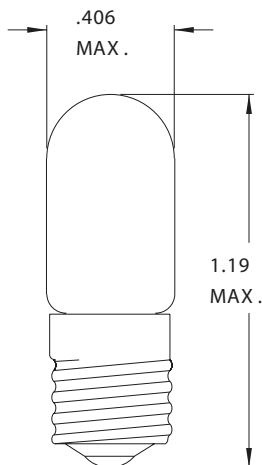

T-3 1/4 Miniature Bayonet Base

Part Number	Design Voltage	Amps	MSCP	Life Hours	Filament Type
CM1826	18.0	.15	1.8	250	C-2V
CM1437	24.0	.06	.90	20	C-2F
CM1818	24.0	.17	3.3	250	C-2V
CM313	28.0	.17	3.5	500	C-2F
CM757	28.0	.08	.62	7,500	C-2F
CM1819	28.0	.04	.34	2,500	C-2F
CM1820	28.0	.10	1.6	1,000	C-2F
CM1829	28.0	.07	1.0	1,000	C-2F
CM1843	28.0	.02	.20	3,000	C-2F
CM1864	28.0	.17	3.0	1,500	C-2F
CM1873	28.0	.20	3.0	7,000	C-2F
CM1822	36.0	.10	2.1	1,000	C-2F
CM1828	37.5	.05	.65	3,000	C-2F
CM1835	55.0	.05	1.1	5,000	C-5
CM8-3995	130.0	.02	.20	2,000	C-5
CM949	130.0	.022	.40	2,000	2CC-2F

T-3 1/4 Miniature Screw Base

Part Number	Design Voltage	Amps	MSCP	Life Hours	Filament Type
CM1800	1.35	.06	.07	500	S-2
CM48	2.00	.06	.04	1000	S-2
CM41	2.50	.50	.50	3000	C-2R
CM42	3.20	.35	.50	3000	C-2R
CM40	6.30	.15	.50	3000	C-2R
CM46	6.30	.25	.90	3000	C-2R
CM1481	14.0	.15	1.5	200	C-2V
CM1487	14.0	.20	1.4	3000	C-2V
CM1821	28.0	.17	3.4	500	C-2F
CM1832	37.5	.05	.65	3000	C-2F
CM1823	48.0	.10	3.2	1000	C-2F
CM750	55.0	.05	.72	7500	C-13
CM8-3994	130.0	.02	.20	2000	C-5