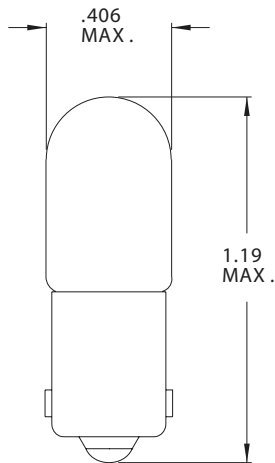

T-3 1/4 Miniature Bayonet Base

Part Number	Design Voltage	Amps	MSCP	Life Hours	Filament Type
CM1826	18.0	.15	1.8	250	C-2V
CM1437	24.0	.06	.90	20	C-2F
CM1818	24.0	.17	3.3	250	C-2V
CM313	28.0	.17	3.5	500	C-2F
CM757	28.0	.08	.62	7,500	C-2F
CM1819	28.0	.04	.34	2,500	C-2F
CM1820	28.0	.10	1.6	1,000	C-2F
CM1829	28.0	.07	1.0	1,000	C-2F
CM1843	28.0	.02	.20	3,000	C-2F
CM1864	28.0	.17	3.0	1,500	C-2F
CM1873	28.0	.20	3.0	7,000	C-2F
CM1822	36.0	.10	2.1	1,000	C-2F
CM1828	37.5	.05	.65	3,000	C-2F
CM1835	55.0	.05	1.1	5,000	C-5
CM8-3995	130.0	.02	.20	2,000	C-5
CM949	130.0	.022	.40	2,000	2CC-2F

T-3 1/4 Miniature Screw Base

Part Number	Design Voltage	Amps	MSCP	Life Hours	Filament Type
CM1800	1.35	.06	.07	500	S-2
CM48	2.00	.06	.04	1000	S-2
CM41	2.50	.50	.50	3000	C-2R
CM42	3.20	.35	.50	3000	C-2R
CM40	6.30	.15	.50	3000	C-2R
CM46	6.30	.25	.90	3000	C-2R
CM1481	14.0	.15	1.5	200	C-2V
CM1487	14.0	.20	1.4	3000	C-2V
CM1821	28.0	.17	3.4	500	C-2F
CM1832	37.5	.05	.65	3000	C-2F
CM1823	48.0	.10	3.2	1000	C-2F
CM750	55.0	.05	.72	7500	C-13
CM8-3994	130.0	.02	.20	2000	C-5