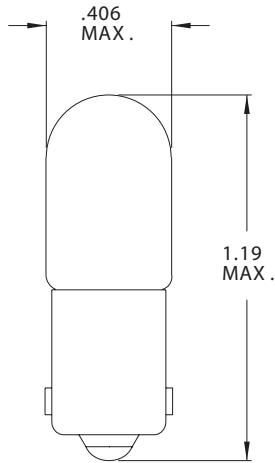

T-3 1/4 Miniature Bayonet Base

Part Number	Design Voltage	Amps	MSCP	Life Hours	Filament Type
CM1826	18.0	.15	1.8	250	C-2V
CM1437	24.0	.06	.90	20	C-2F
CM1818	24.0	.17	3.3	250	C-2V
CM313	28.0	.17	3.5	500	C-2F
CM757	28.0	.08	.62	7,500	C-2F
CM1819	28.0	.04	.34	2,500	C-2F
CM1820	28.0	.10	1.6	1,000	C-2F
CM1829	28.0	.07	1.0	1,000	C-2F
CM1843	28.0	.02	.20	3,000	C-2F
CM1864	28.0	.17	3.0	1,500	C-2F
CM1873	28.0	.20	3.0	7,000	C-2F
CM1822	36.0	.10	2.1	1,000	C-2F
CM1828	37.5	.05	.65	3,000	C-2F
CM1835	55.0	.05	1.1	5,000	C-5
CM8-3995	130.0	.02	.20	2,000	C-5
CM949	130.0	.022	.40	2,000	2CC-2F

T-3 1/4 Miniature Screw Base

Part Number	Design Voltage	Amps	MSCP	Life Hours	Filament Type
CM1800	1.35	.06	.07	500	S-2
CM48	2.00	.06	.04	1000	S-2
CM41	2.50	.50	.50	3000	C-2R
CM42	3.20	.35	.50	3000	C-2R
CM40	6.30	.15	.50	3000	C-2R
CM46	6.30	.25	.90	3000	C-2R
CM1481	14.0	.15	1.5	200	C-2V
CM1487	14.0	.20	1.4	3000	C-2V
CM1821	28.0	.17	3.4	500	C-2F
CM1832	37.5	.05	.65	3000	C-2F
CM1823	48.0	.10	3.2	1000	C-2F
CM750	55.0	.05	.72	7500	C-13
CM8-3994	130.0	.02	.20	2000	C-5