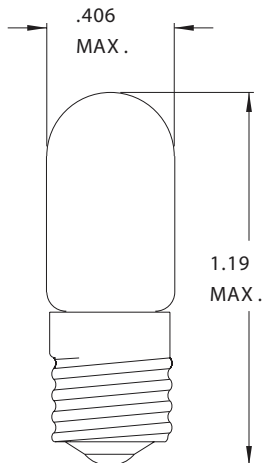

T-3 1/4 Miniature Bayonet Base

Part Number	Design Voltage	Amps	MSCP	Life Hours	Filament Type
CM1826	18.0	.15	1.8	250	C-2V
CM1437	24.0	.06	.90	20	C-2F
CM1818	24.0	.17	3.3	250	C-2V
CM313	28.0	.17	3.5	500	C-2F
CM757	28.0	.08	.62	7,500	C-2F
CM1819	28.0	.04	.34	2,500	C-2F
CM1820	28.0	.10	1.6	1,000	C-2F
CM1829	28.0	.07	1.0	1,000	C-2F
CM1843	28.0	.02	.20	3,000	C-2F
CM1864	28.0	.17	3.0	1,500	C-2F
CM1873	28.0	.20	3.0	7,000	C-2F
CM1822	36.0	.10	2.1	1,000	C-2F
CM1828	37.5	.05	.65	3,000	C-2F
CM1835	55.0	.05	1.1	5,000	C-5
CM8-3995	130.0	.02	.20	2,000	C-5
CM949	130.0	.022	.40	2,000	2CC-2F

T-3 1/4 Miniature Screw Base

Part Number	Design Voltage	Amps	MSCP	Life Hours	Filament Type
CM1800	1.35	.06	.07	500	S-2
CM48	2.00	.06	.04	1000	S-2
CM41	2.50	.50	.50	3000	C-2R
CM42	3.20	.35	.50	3000	C-2R
CM40	6.30	.15	.50	3000	C-2R
CM46	6.30	.25	.90	3000	C-2R
CM1481	14.0	.15	1.5	200	C-2V
CM1487	14.0	.20	1.4	3000	C-2V
CM1821	28.0	.17	3.4	500	C-2F
CM1832	37.5	.05	.65	3000	C-2F
CM1823	48.0	.10	3.2	1000	C-2F
CM750	55.0	.05	.72	7500	C-13
CM8-3994	130.0	.02	.20	2000	C-5